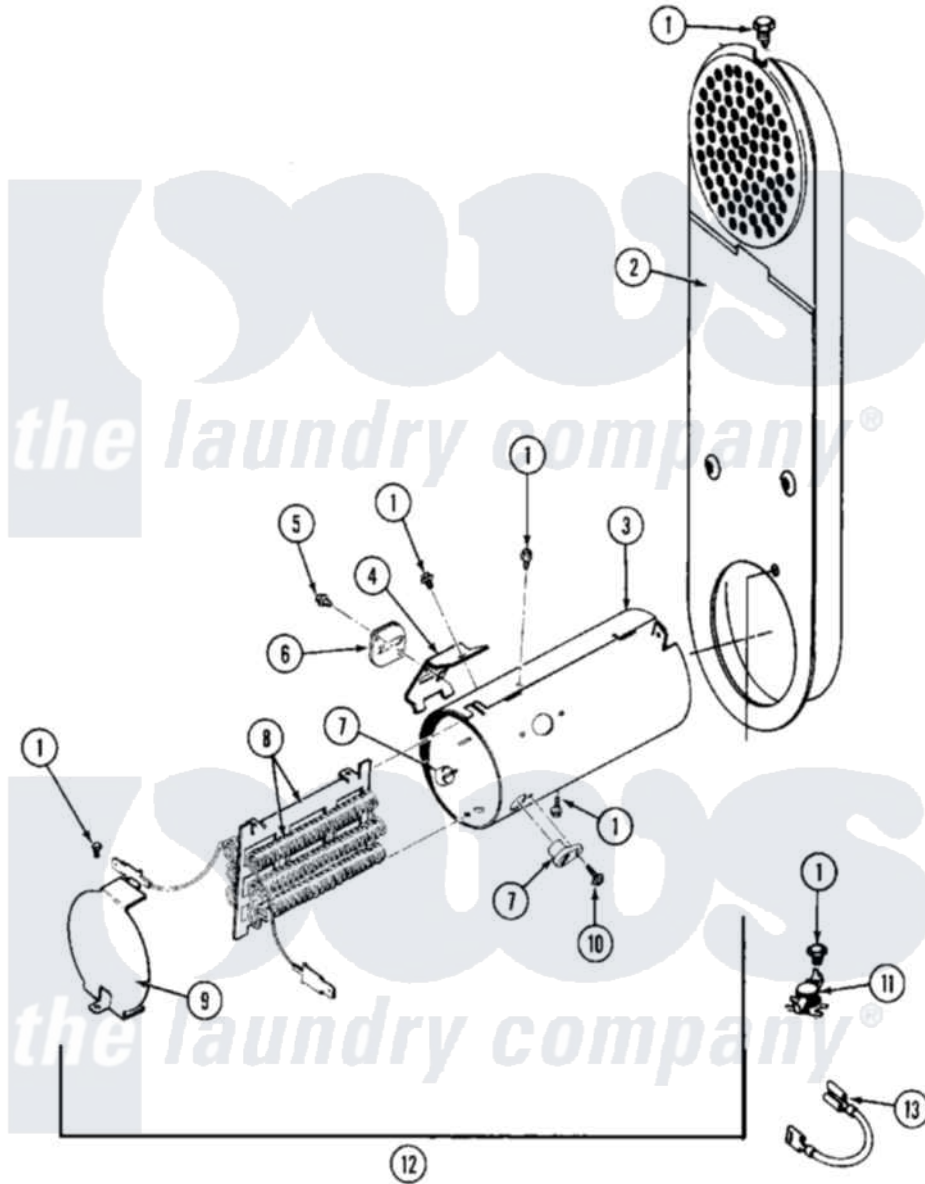

# Maytag MDE27CTAEL 08 - HEATER (A3 SERIES)

Maytag [Residential Maytag MDE27CTAEL Dryer Parts](#) Parts Diagram 08 - HEATER (A3 SERIES)  
 Click on the part number to view part

Item	Original Part Number	Replaced By	Status	Part Description
001	211294	<a href="#">90767</a>		Screw, 8A X 3/8 HeX Washer Head Tapping
002	308503		Not Available	INLET DUCT ASSEMBLY
"	NLA		Not Available	INLET DUCT ASSY.
003	<a href="#">314995</a>			Enclosure, Heater
004	<a href="#">315346</a>			Bracket, Thermal Fuse
005	NLA		Not Available	SCREW, THERMAL FUSE
006	<a href="#">307473</a>			Fuse, Thermal
007	<a href="#">314998</a>			Insulator, Terminal
008	307187	<a href="#">W10116747</a>		Heater
009	<a href="#">314999</a>			Shield, Radiant
010	NLA		Not Available	SCREW, TERMINAL INSULATOR
011	<a href="#">303396</a>			Thermostat, Hi-Limit
012	<a href="#">307181</a>			Heater Assembly Complete
"	<a href="#">307471</a>			Heater Assembly Complete
013	<a href="#">Y307173</a>			Wire, Jumper