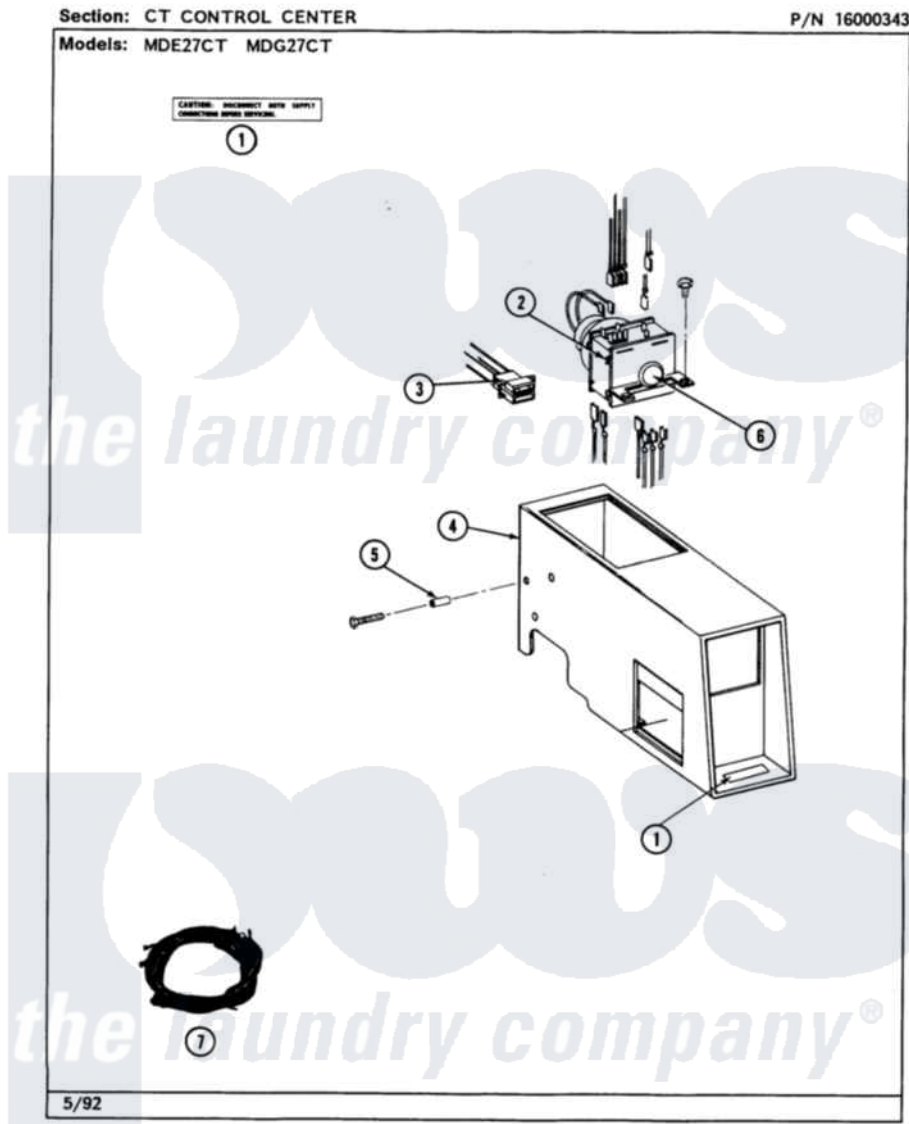

# Maytag MDE27CTAEW 04 - CONTROL CENTER

22

Maytag Residential Maytag MDE27CTAEW Dryer Parts Parts Diagram 04 - CONTROL CENTER  
 Click on the part number to view part

Item	Original Part Number	Replaced By	Status	Part Description
001	Y313439		Not Available	INSTRUCTION LABEL
002	212276	<a href="#">W10116760</a>		Screw
"	305867		Not Available	(45 MINS. FOR 303799 & 307142)
"	305868		Not Available	No.303799 & 307141 (37 1/2 MINS)
"	<a href="#">307142</a>			Timer With Knob And Pin
"	NLA		Not Available	TIMER MOTOR FOR TIMER W/PROD.
003	NLA		Not Available	HARNES, TICKET CONTROL
004	NLA		Not Available	OUTER CASE-WHITE
005	NLA		Not Available	SPACER, VAULT
"	Y310842	<a href="#">8182296</a>		Screw, Agitator
006	<a href="#">213089</a>			Knob For Timer
"	<a href="#">Y312300</a>			Groov-Pin
007	NLA		Not Available	WIRE HARNESS-UPPER