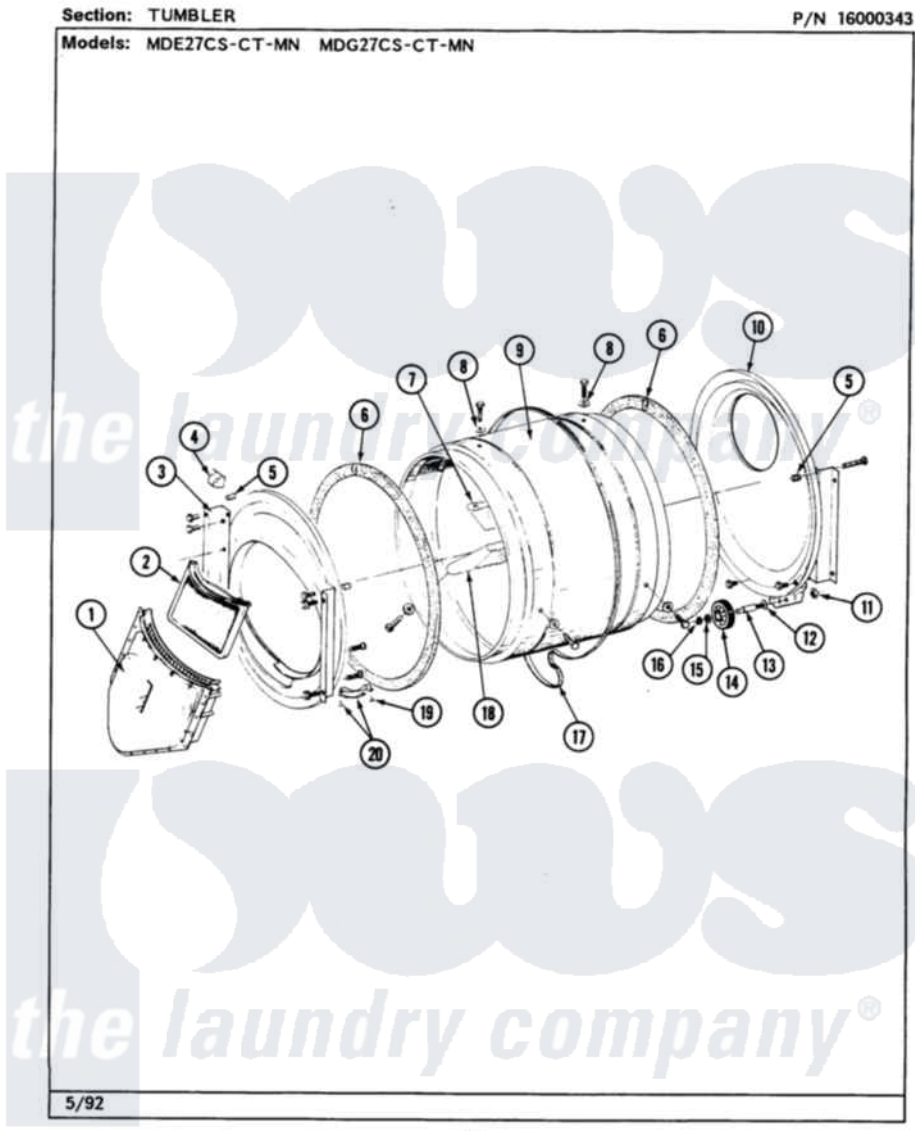

Maytag MDE27CTAEW 07 - TUMBLER

Maytag Residential Maytag MDE27CTAEW Dryer Parts Parts Diagram 07 - TUMBLER
 Click on the part number to view part

Item	Original Part Number	Replaced By	Status	Part Description
001	Y307112	33001016		Outlet Duct Assembly
"	Y314110	33002917		Screw, No.10-16
002	307108	33002970		Lint Filte
003	307109	33001179		Front, Tumbler
"	Y313561			Screw---NA
"	NLA		Not Available	SCREW
"	Y310632	1163839		Screw
004	Y310376			Clip, Door Switch Harness
005	NLA		Not Available	THREAD COVER
006	314820			Seal, Tumbler
007	314803	33001012		Baffle
"	Y310759			Screw, Tumbler Baffles
008	314158			Washer, Baffle To Tumbler
009	306663		Not Available	TUMBLER W/BAFFLES
"	314802		Not Available	TUMBLER W/OUT BAFFLES
010	211294	90767		Screw, 8A X 3/8 HeX Washer Head Tapping

"	Y307114	33001178	Back, Tumbler
"	Y308544	33001178	Back, Tumbler
011	312538	33001443	Nut, Hex
012	Y313347	312535	Washer, Vault Mounting Brk.
013	Y312948	6-3129480	Shaft- Tumbler
014	Y303373	12001541	Drum Roller/Washer Assembly--W
015	312535		Washer, Vault Mounting Brk.
016	410233	9703438	Ring-Retrn
017	Y312959		Poly "V" Belt For Tumbler
018	314804	33001004	Baffle, Tall
"	Y310759		Screw, Tumbler Baffles
019	210720		Rivet, Bearing To Tumbler Fmt
020	306508		Tumbler Bearing Kit ---W