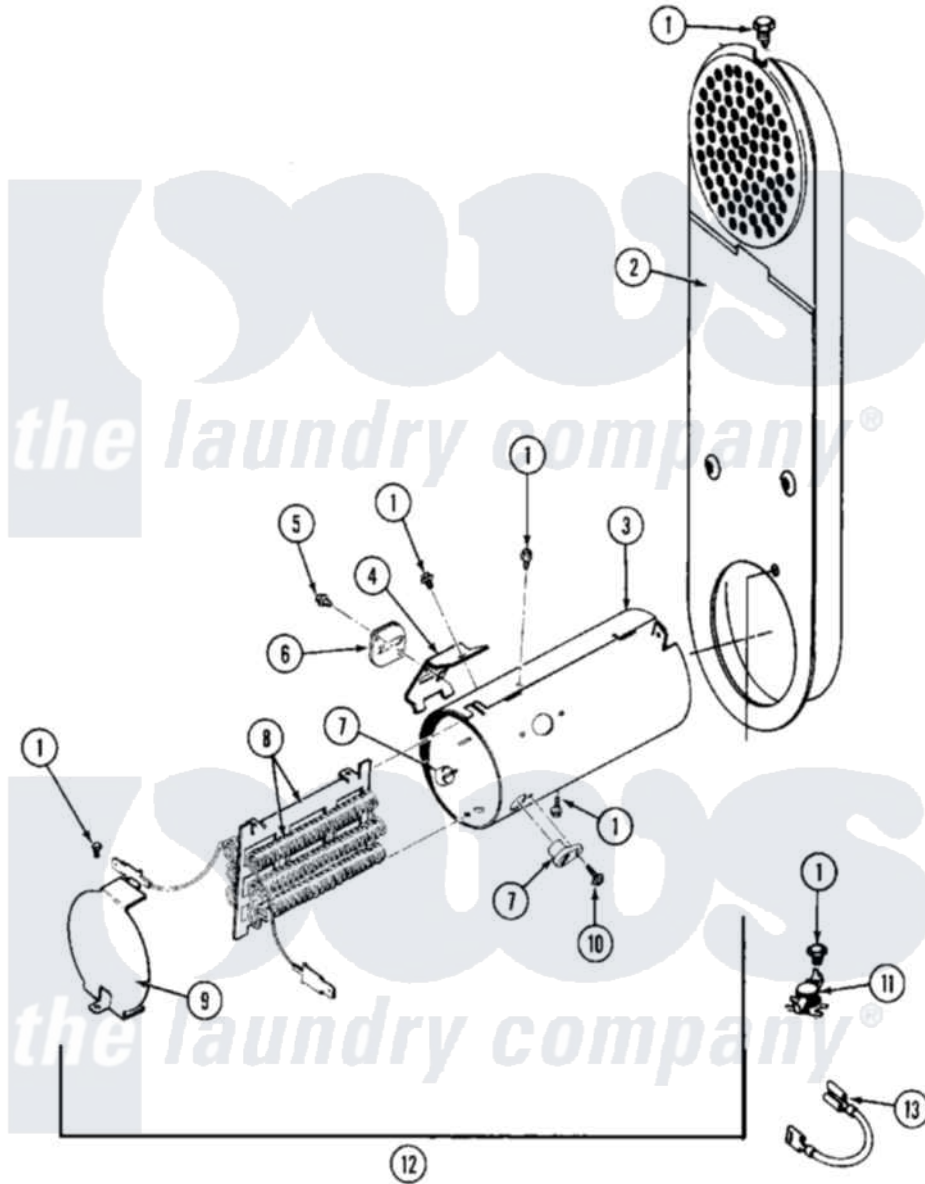

Maytag MDE27CTAEW 08 - HEATER (A3 SERIES)

Maytag Residential Maytag MDE27CTAEW Dryer Parts Parts Diagram 08 - HEATER (A3 SERIES)
 Click on the part number to view part

Item	Original Part Number	Replaced By	Status	Part Description
001	211294	90767		Screw, 8A X 3/8 HeX Washer Head Tapping
002	308503		Not Available	INLET DUCT ASSEMBLY
"	NLA		Not Available	INLET DUCT ASSY.
003	314995			Enclosure, Heater
004	315346			Bracket, Thermal Fuse
005	NLA		Not Available	SCREW, THERMAL FUSE
006	307473			Fuse, Thermal
007	314998			Insulator, Terminal
008	307187	W10116747		Heater
009	314999			Shield, Radiant
010	NLA		Not Available	SCREW, TERMINAL INSULATOR
011	303396			Thermostat, Hi-Limit
012	307181			Heater Assembly Complete
"	307471			Heater Assembly Complete
013	Y307173			Wire, Jumper