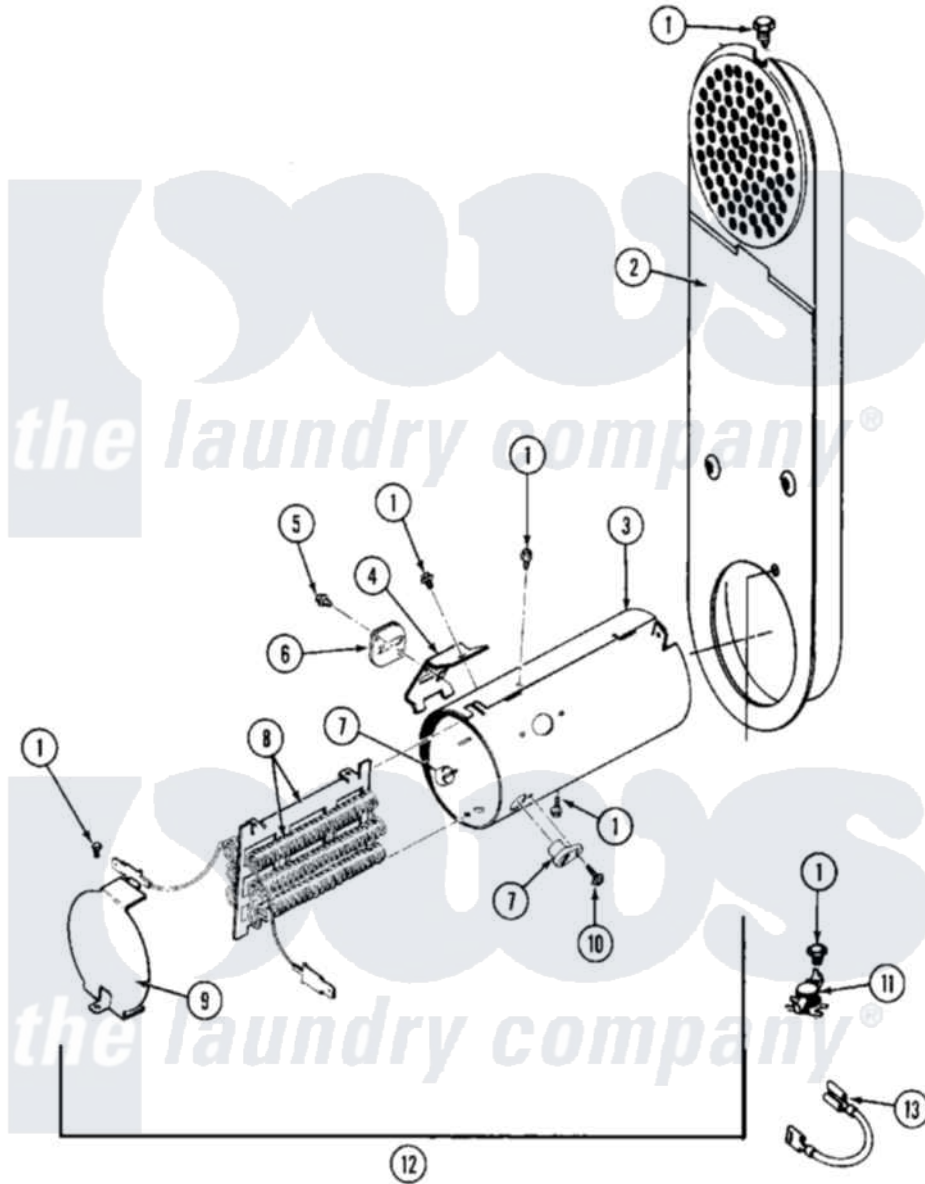

Maytag MDE27MNACW 06 - HEATER (A3 SERIES)

Maytag Residential Maytag MDE27MNACW Dryer Parts Parts Diagram 06 - HEATER (A3 SERIES)
 Click on the part number to view part

Item	Original Part Number	Replaced By	Status	Part Description
001	211294	90767		Screw, 8A X 3/8 HeX Washer Head Tapping
002	308503		Not Available	INLET DUCT ASSEMBLY
"	NLA		Not Available	INLET DUCT ASSY.
003	314995			Enclosure, Heater
004	315346			Bracket, Thermal Fuse
005	NLA		Not Available	SCREW, THERMAL FUSE
006	307473			Fuse, Thermal
007	314998			Insulator, Terminal
008	307185	308614		Heater Sub-Assembly
009	314999			Shield, Radiant
010	NLA		Not Available	SCREW, TERMINAL INSULATOR
011	303396			Thermostat, Hi-Limit
012	307179			Heater Assembly
"	307470	Y303778		Heater Assembly Complete
013	Y307173			Wire, Jumper