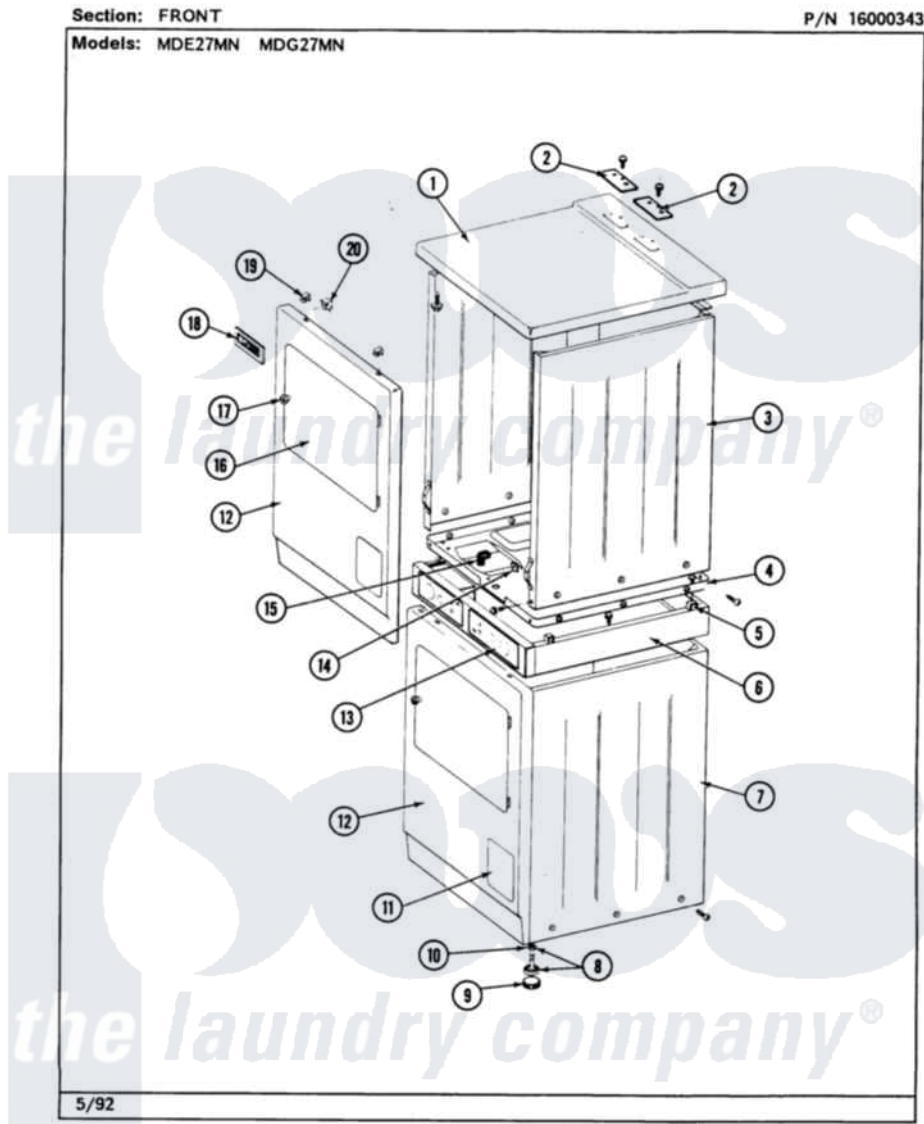

# Maytag MDE27MNAEW 01 - FRONT

4

Maytag [Residential Maytag MDE27MNAEW Dryer Parts](#) Parts Diagram 01 - FRONT  
 Click on the part number to view part

Item	Original Part Number	Replaced By	Status	Part Description
001	<a href="#">204445</a>			Screw And Fastener Assembly
"	<a href="#">307104</a>			Top Cover Assembly
002	NLA		Not Available	TOP COVER PLATE
"	<a href="#">Y313559</a>			Screw
003	<a href="#">204445</a>			Screw And Fastener Assembly
"	NLA		Not Available	CABINET, UPPER (WHITE)
004	314663	<a href="#">214354</a>		Screw, Top Cover To Cabnt.
"	Y307482		Not Available	BASE ASSY. (UPPER & LOWER)
005	310933	<a href="#">33002194</a>		Nut, Speed
006	NLA		Not Available	SUPPORT ASSY. (WHITE)
"	Y310632	<a href="#">1163839</a>		Screw
007	314663	<a href="#">214354</a>		Screw, Top Cover To Cabnt.
"	NLA		Not Available	CABINET, LOWER (WHITE)
008	Y302699	<a href="#">22003428</a>		Leg, Adjustable
009	<a href="#">210684</a>			Foot, Adjustable Leg
010	<a href="#">210385</a>			Lock Nut For Adjustable Leg

011	NLA		Not Available	PART NOT USED
012	NLA		Not Available	FRONT PANEL-WHITE
013	314664	<a href="#">212277</a>		Screw, No.8 X 1/2 Inch
"	NLA		Not Available	CONTROL PANEL
014	NLA		Not Available	RETAINER
015	<a href="#">314522</a>			Grommet, Strain Relief
016	<a href="#">308062</a>			Door Assembly Complete W/O Hinges
017	NLA		Not Available	KNOB & SCREW, DOOR
018	NLA		Not Available	NAME PLATE
019	212982	<a href="#">22001650</a>		Fastener, Spring
020	<a href="#">Y310376</a>			Clip, Door Switch Harness