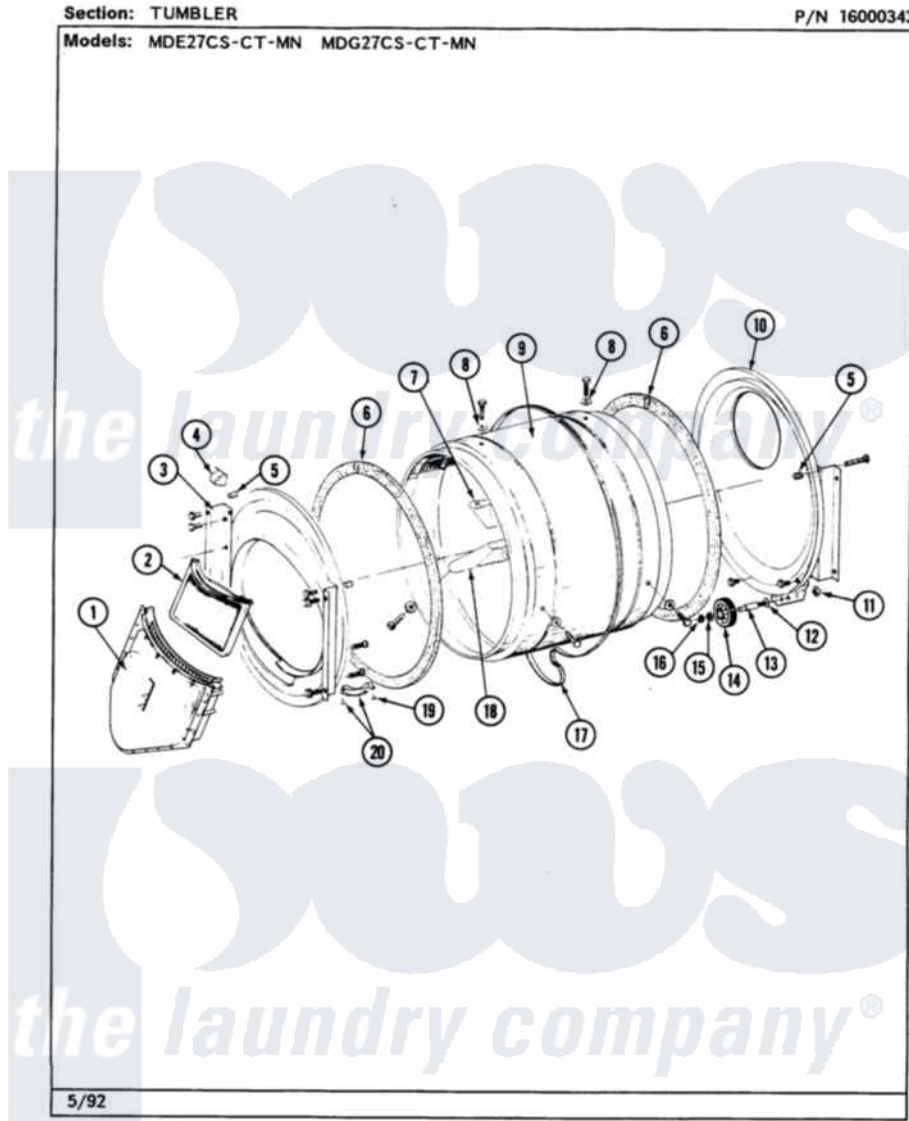

# Maytag MDE27MNAEW 05 - TUMBLER

30

Maytag [Residential Maytag MDE27MNAEW Dryer Parts](#) Parts Diagram 05 - TUMBLER  
 Click on the part number to view part

Item	Original Part Number	Replaced By	Status	Part Description
001	Y307112	<a href="#">33001016</a>		Outlet Duct Assembly
"	Y314110	<a href="#">33002917</a>		Screw, No.10-16
002	307108	<a href="#">33002970</a>		Lint Filte
003	307109	<a href="#">33001179</a>		Front, Tumbler
"	<a href="#">Y313561</a>			Screw---NA
"	NLA		Not Available	SCREW
"	Y310632	<a href="#">1163839</a>		Screw
004	<a href="#">Y310376</a>			Clip, Door Switch Harness
005	NLA		Not Available	THREAD COVER
006	<a href="#">314820</a>			Seal, Tumbler
007	314803	<a href="#">33001012</a>		Baffle
"	<a href="#">Y310759</a>			Screw, Tumbler Baffles
008	<a href="#">314158</a>			Washer, Baffle To Tumbler
009	306663		Not Available	TUMBLER W/BAFFLES
"	314802		Not Available	TUMBLER W/OUT BAFFLES
010	211294	<a href="#">90767</a>		Screw, 8A X 3/8 HeX Washer Head Tapping

"	Y307114	<a href="#">33001178</a>	Back, Tumbler
"	Y308544	<a href="#">33001178</a>	Back, Tumbler
011	312538	<a href="#">33001443</a>	Nut, Hex
012	Y313347	<a href="#">312535</a>	Washer, Vault Mounting Brk.
013	Y312948	<a href="#">6-3129480</a>	Shaft- Tumbler
014	Y303373	<a href="#">12001541</a>	Drum Roller/Washer Assembly--W
015	<a href="#">312535</a>		Washer, Vault Mounting Brk.
016	410233	<a href="#">9703438</a>	Ring-Retrn
017	<a href="#">Y312959</a>		Poly "V" Belt For Tumbler
018	314804	<a href="#">33001004</a>	Baffle, Tall
"	<a href="#">Y310759</a>		Screw, Tumbler Baffles
019	<a href="#">210720</a>		Rivet, Bearing To Tumbler Fmt
020	<a href="#">306508</a>		Tumbler Bearing Kit ---W