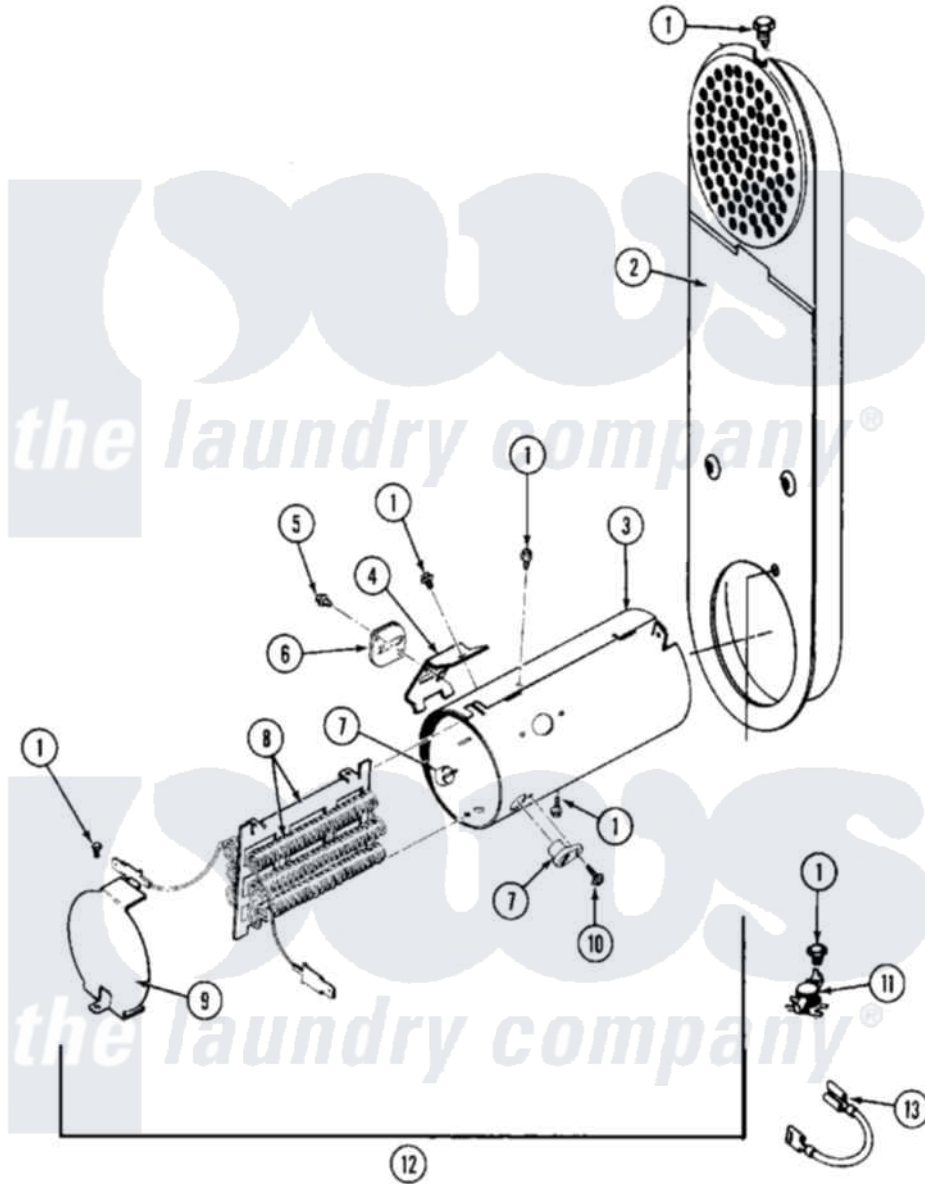

# Maytag MDE27MNAEW 06 - HEATER (A3 SERIES)

Maytag Residential Maytag MDE27MNAEW Dryer Parts Parts Diagram 06 - HEATER (A3 SERIES)  
 Click on the part number to view part

Item	Original Part Number	Replaced By	Status	Part Description
001	211294	<a href="#">90767</a>		Screw, 8A X 3/8 HeX Washer Head Tapping
002	308503		Not Available	INLET DUCT ASSEMBLY
"	NLA		Not Available	INLET DUCT ASSY.
003	<a href="#">314995</a>			Enclosure, Heater
004	<a href="#">315346</a>			Bracket, Thermal Fuse
005	NLA		Not Available	SCREW, THERMAL FUSE
006	<a href="#">307473</a>			Fuse, Thermal
007	<a href="#">314998</a>			Insulator, Terminal
008	307187	<a href="#">W10116747</a>		Heater
009	<a href="#">314999</a>			Shield, Radiant
010	NLA		Not Available	SCREW, TERMINAL INSULATOR
011	<a href="#">303396</a>			Thermostat, Hi-Limit
012	<a href="#">307181</a>			Heater Assembly Complete
013	<a href="#">Y307173</a>			Wire, Jumper