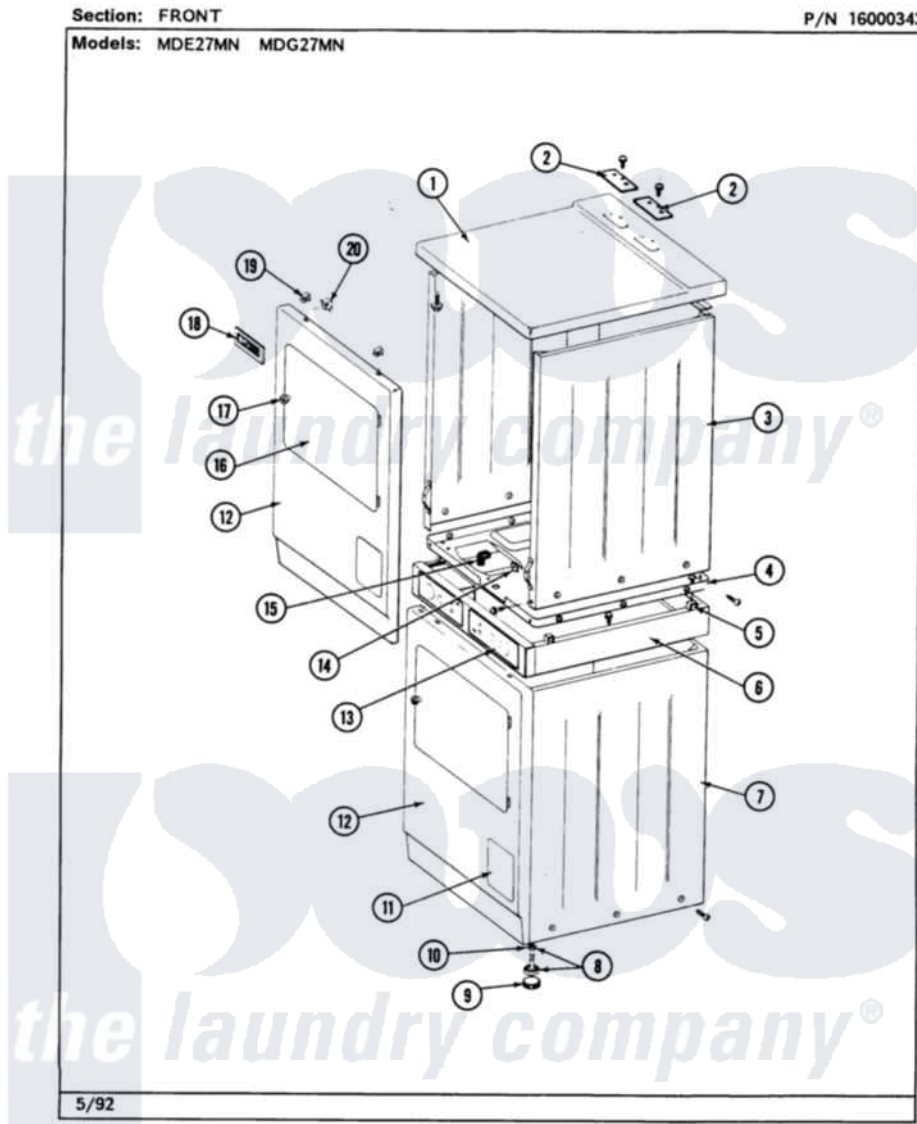

# Maytag MDE27MNAFW 01 - FRONT

4

Maytag [Residential Maytag MDE27MNAFW Dryer Parts](#) Parts Diagram 01 - FRONT  
 Click on the part number to view part

Item	Original Part Number	Replaced By	Status	Part Description
001	<a href="#">204445</a>			Screw And Fastener Assembly
"	<a href="#">307104</a>			Top Cover Assembly
002	NLA		Not Available	TOP COVER PLATE
"	<a href="#">Y313559</a>			Screw
003	<a href="#">204445</a>			Screw And Fastener Assembly
"	NLA		Not Available	CABINET, UPPER (WHITE)
004	314663	<a href="#">214354</a>		Screw, Top Cover To Cabnt.
"	Y307482		Not Available	BASE ASSY. (UPPER & LOWER)
005	310933	<a href="#">33002194</a>		Nut, Speed
006	NLA		Not Available	SUPPORT ASSY. (WHITE)
"	Y310632	<a href="#">1163839</a>		Screw
007	314663	<a href="#">214354</a>		Screw, Top Cover To Cabnt.
"	NLA		Not Available	CABINET, LOWER (WHITE)
008	Y302699	<a href="#">22003428</a>		Leg, Adjustable
009	<a href="#">210684</a>			Foot, Adjustable Leg
010	<a href="#">210385</a>			Lock Nut For Adjustable Leg

011	NLA		Not Available	PART NOT USED
012	NLA		Not Available	FRONT PANEL-WHITE
013	314664	<a href="#">212277</a>		Screw, No.8 X 1/2 Inch
"	NLA		Not Available	CONTROL PANEL
014	NLA		Not Available	RETAINER
015	<a href="#">314522</a>			Grommet, Strain Relief
016	<a href="#">308062</a>			Door Assembly Complete W/O Hinges
017	NLA		Not Available	KNOB & SCREW, DOOR
018	NLA		Not Available	NAME PLATE
019	212982	<a href="#">22001650</a>		Fastener, Spring
020	<a href="#">Y310376</a>			Clip, Door Switch Harness