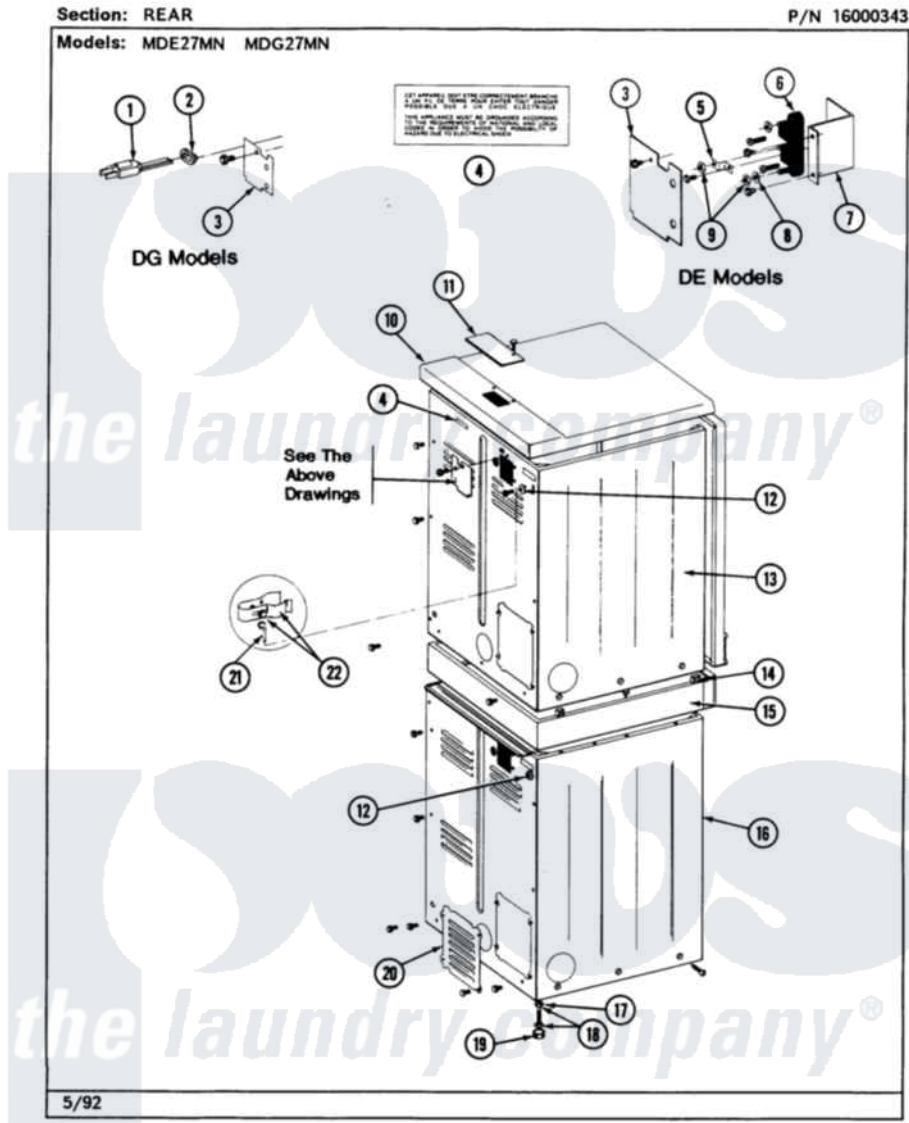

Maytag MDE27MNAFW 02 - REAR

6

Maytag Residential Maytag MDE27MNAFW Dryer Parts Parts Diagram 02 - REAR
 Click on the part number to view part

Item	Original Part Number	Replaced By	Status	Part Description
001	302521		Not Available	CORD, POWER PART NOT USED-GAS MODELS ONLY
002	211881			Grommet, Cord Part Not Used-Gas Models Only
003	Y313561			Screw---NA
"	Y312905		Not Available	COVER, TERMINAL
004	214519			LABEL, ELECTRICAL INSTR. PART NOT USED-GAS MODELS ONLY
005	Y311423	489483		Screw 10-32 X 1/2
"	Y312184			Strap, Grounding
006	400008			Block, Terminal
"	Y312209	W10001200		Screw
007	Y313561			Screw---NA
"	Y312904			Bracket, Terminal Block
008	Y311270			Washer, Terminal Block
009	311484	112432		Nut
010	307104			Top Cover Assembly

011	NLA		Not Available	TOP COVER PLATE
"	Y313559			Screw
012	NLA		Not Available	SCREW & WASHER ASSY.
013	213007			Xfor Cabinet See Cabinet, Back
"	NLA		Not Available	CABINET, UPPER (WHITE)
"	Y310632	1163839		Screw
014	310933	33002194		Nut, Speed
015	NLA		Not Available	SUPPORT ASSY. (WHITE)
"	Y310632	1163839		Screw
016	213007			Xfor Cabinet See Cabinet, Back
"	Y313561			Screw---NA
"	NLA		Not Available	CABINET, LOWER (WHITE)
"	Y310632	1163839		Screw
017	210385			Lock Nut For Adjustable Leg
018	Y302699	22003428		Leg, Adjustable
019	210684			Foot, Adjustable Leg
020	211294	90767		Screw, 8A X 3/8 HeX Washer Head Tapping
"	Y313561			Screw---NA
"	Y312951		Not Available	ACCESS COVER, BACK
021	301548			Clamp, Ground Wire
"	313122			Screw - Baffle To Tumbler
022	311155			Ground Wire And Clamp