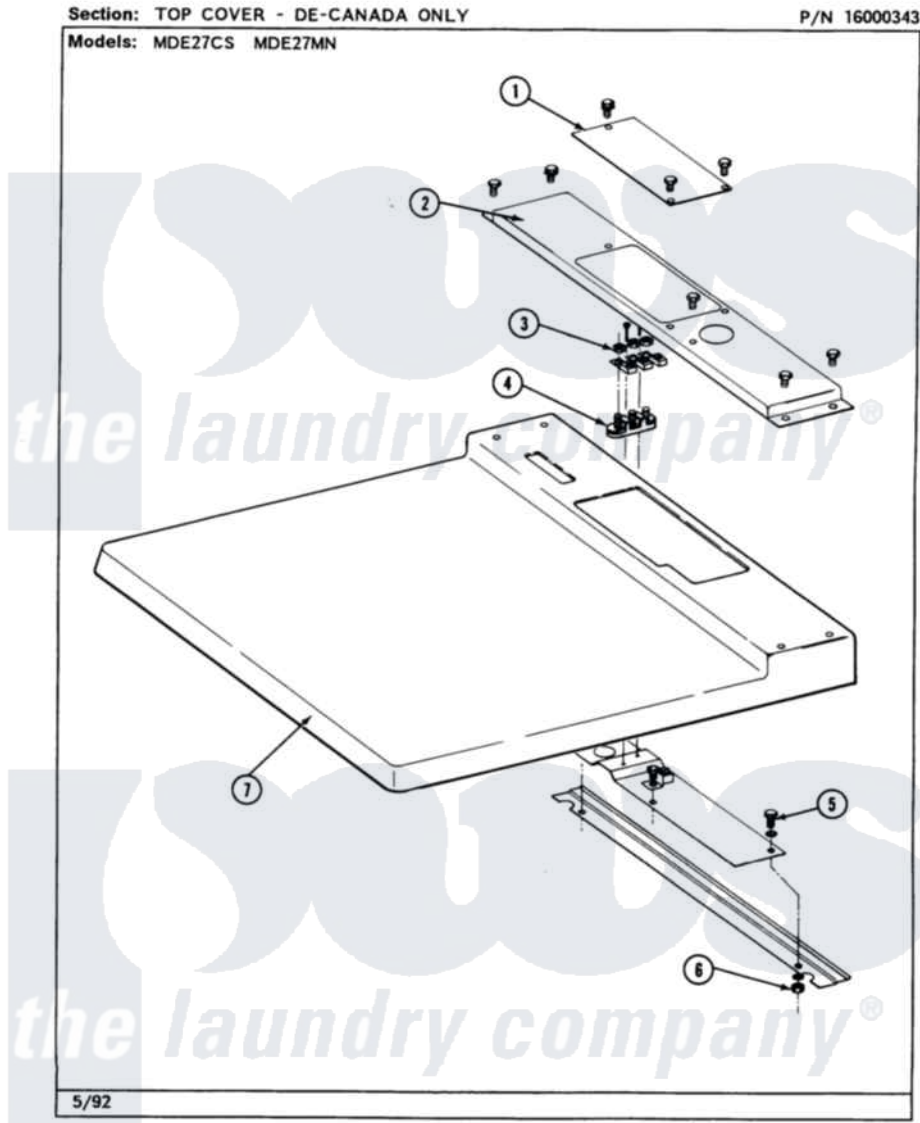

Maytag MDE27MNAFW 03 - TOP COVER

10

Maytag Residential Maytag MDE27MNAFW Dryer Parts Parts Diagram 03 - TOP COVER
 Click on the part number to view part

Item	Original Part Number	Replaced By	Status	Part Description
001	211294	90767		Screw, 8A X 3/8 HeX Washer Head Tapping
"	Y313559			Screw
"	Y314174			Terminal Cover - Canada
002	211294	90767		Screw, 8A X 3/8 HeX Washer Head Tapping
"	NLA		Not Available	CONDUIT ENTRANCE
"	Y313559			Screw
003	311484	112432		Nut
004	400008			Block, Terminal
"	Y312209	W10001200		Screw
005	NLA		Not Available	SCREW
006	Y052721			Nut, Terminal Block Plate
007	NLA		Not Available	TOP COVER-WHITE