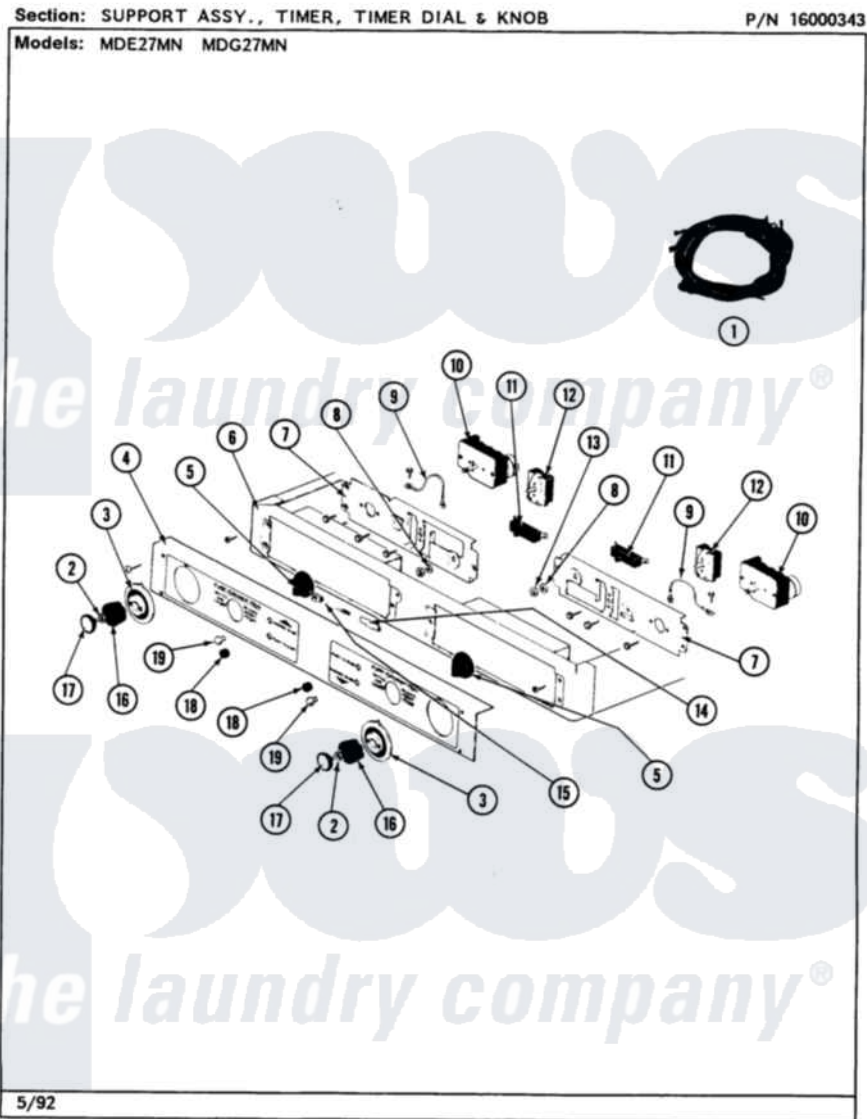

Maytag MDE27MNAFW 04 - SUPPORT ASSY., TIMER, TIMER DIAL & KNOB

12

Maytag Residential Maytag MDE27MNAFW Dryer Parts Parts Diagram 04 - SUPPORT ASSY., TIMER, TIMER DIAL & KNOB

Click on the part number to view part

Item	Original Part Number	Replaced By	Status	Part Description
001	307489			Harness, Main
"	307490			Wire Harness-Canada
"	NLA		Not Available	(UPPER)
002	312273			Nut, Control Knob
003	314725	33001500		Dial, Timer Indicator
004	314664	212277		Screw, No.8 X 1/2 Inch
"	NLA		Not Available	CONTROL PANEL
005	205663			Knob For Selector Switch
006	NLA		Not Available	SUPPORT ASSY. (WHITE)
"	Y310632	1163839		Screw
007	910186	99002757		Screw
"	NLA		Not Available	MTG. BRACKET
008	312751			Lockwasher, Start Switch
009	205810			Wire, Ground
"	211168	W10139210		Screw, 8-18 X 5/16

"	211252		Screw, Ground Wire
010	Y307296		Timer RPR
"	Y313588	488234	Screw 8-32 X 1/4
011	306940	W10149462	Switch, Push-To-Start
012	307253		Switch, Cycle Selector
"	Y313588	488234	Screw 8-32 X 1/4
013	Y312706	422617	Nut
014	Y201110	Not Available	CONNECTOR, WIRE (INDIC. LIGHT)
015	204075	Not Available	PILOT LAMP (DG MODELS ONLY)
016	314724		Knob For Timer
017	314723	W10133501	Cap, Knob
018	Y312702		Knurled Nut, Start Switch
019	215564		Lens, Indicator Light