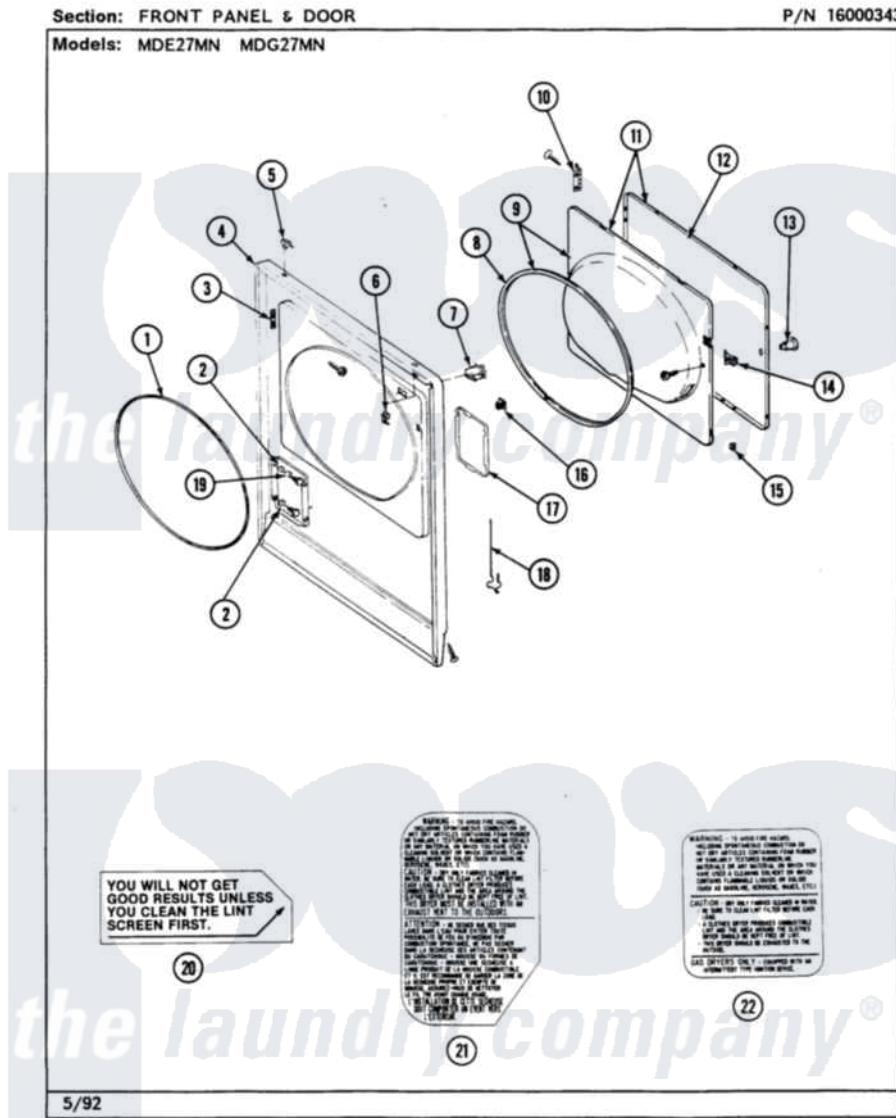

Maytag MDE27MNAFW 05 - FRONT PANEL & DOOR

Maytag [Residential Maytag MDE27MNAFW Dryer Parts](#) Parts Diagram 05 - FRONT PANEL & DOOR
 Click on the part number to view part

Item	Original Part Number	Replaced By	Status	Part Description
001	314937			Seal, Front Panel
002	NLA		Not Available	PART NOT USED
003	Y313907			Fastener, Twin
004	204439			Screw And Fstner Assembly
"	NLA		Not Available	FRONT PANEL-WHITE
005	212982	22001650		Fastener, Spring
006	Y310376			Clip, Door Switch Harness
007	Y305753	W10169313		Switch-Door
008	314935	33001192		Seal, Door
009	Y308070		Not Available	INNER DOOR W/GASKET
010	307099	33001230		Hinge, Door
"	Y314062			Screw, Door Hinge And Panel
011	308062			Door Assembly Complete W/O Hinges
012	NLA		Not Available	DOOR PANEL, OUTER HALF (WHITE)
013	NLA		Not Available	KNOB & SCREW

014	314936	33001305	Strike, Door
"	314944	33001305	Strike, Door
015	Y313910		Clip, Door Liner To Outer Panel
016	306436		Door Latch Kit--W
017	NLA	Not Available	PART NOT USED
018	Y314025		Latch For Access Door
019	312369		Sleeve, Access Panel Stud Part Not Used
020	Y313340		LABEL, LINT SCREEN INSTRUCTION
021	314941	Not Available	LABEL, INSTRUCTION
022	NLA	Not Available	INSTRUCTION LABEL