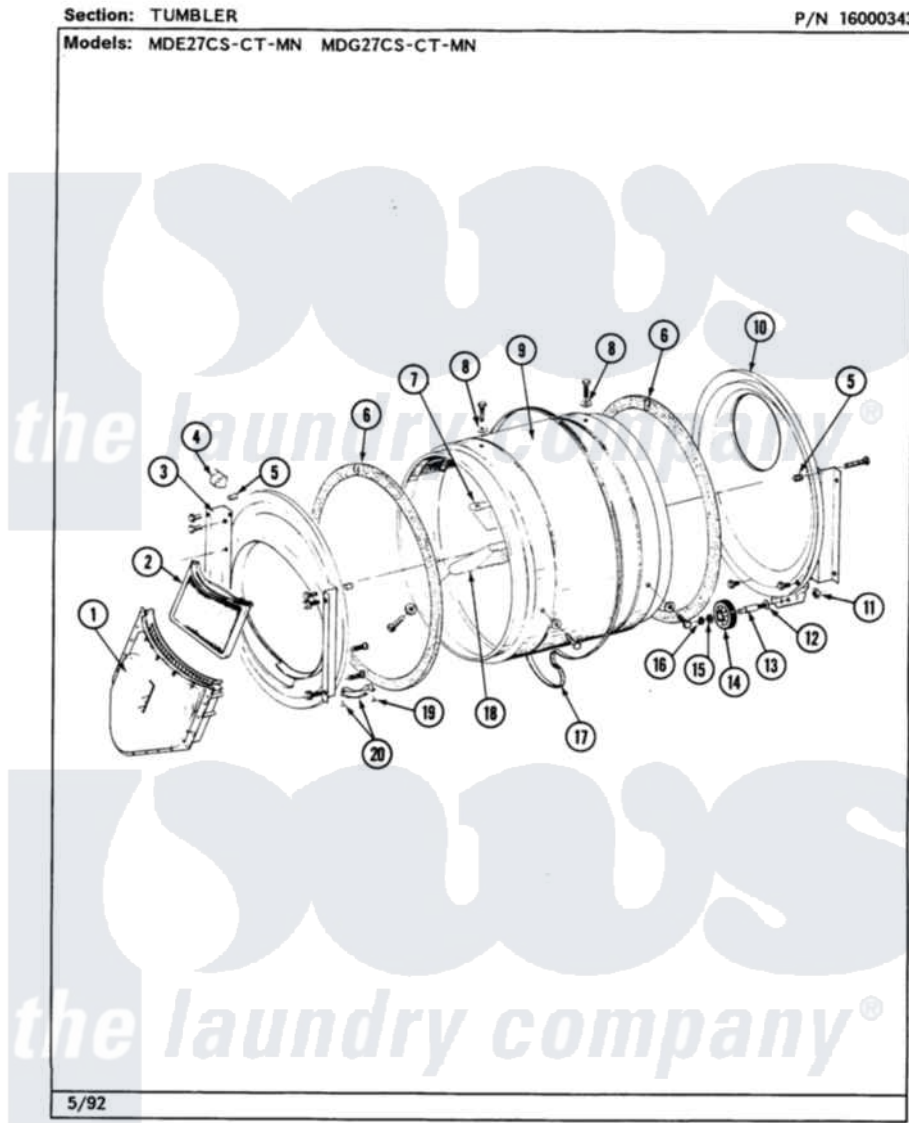

Maytag MDE27MNAFW 06 - TUMBLER

30

Maytag [Residential Maytag MDE27MNAFW Dryer Parts](#) Parts Diagram 06 - TUMBLER
 Click on the part number to view part

Item	Original Part Number	Replaced By	Status	Part Description
001	Y307112	33001016		Outlet Duct Assembly
"	Y314110	33002917		Screw, No.10-16
002	307108	33002970		Lint Filte
003	307109	33001179		Front, Tumbler
"	Y313561			Screw---NA
"	NLA		Not Available	SCREW
"	Y310632	1163839		Screw
004	Y310376			Clip, Door Switch Harness
005	NLA		Not Available	THREAD COVER
006	314820			Seal, Tumbler
007	314803	33001012		Baffle
"	Y310759			Screw, Tumbler Baffles
008	314158			Washer, Baffle To Tumbler
009	306663		Not Available	TUMBLER W/BAFFLES
"	314802		Not Available	TUMBLER W/OUT BAFFLES
010	211294	90767		Screw, 8A X 3/8 HeX Washer Head Tapping

"	Y307114	33001178	Back, Tumbler
"	Y308544	33001178	Back, Tumbler
011	312538	33001443	Nut, Hex
012	Y313347	312535	Washer, Vault Mounting Brk.
013	Y312948	6-3129480	Shaft- Tumbler
014	Y303373	12001541	Drum Roller/Washer Assembly--W
015	312535		Washer, Vault Mounting Brk.
016	410233	9703438	Ring-Retrn
017	Y312959		Poly "V" Belt For Tumbler
018	314804	33001004	Baffle, Tall
"	Y310759		Screw, Tumbler Baffles
019	210720		Rivet, Bearing To Tumbler Fmt
020	306508		Tumbler Bearing Kit ---W