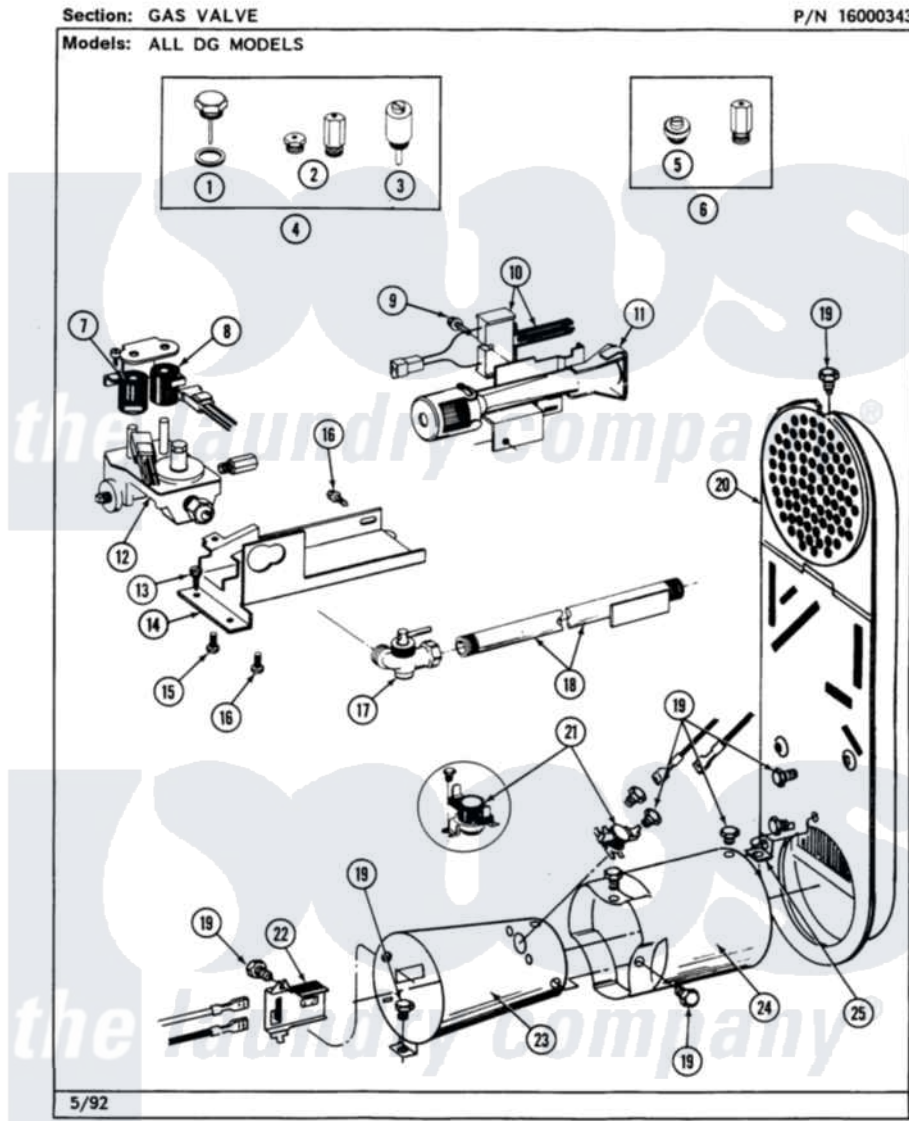

Maytag MDE27MNAFW 07 - HEATER (A3 SERIES)

34

Maytag Residential Maytag MDE27MNAFW Dryer Parts Parts Diagram 07 - HEATER (A3 SERIES)
 Click on the part number to view part

Item	Original Part Number	Replaced By	Status	Part Description
001	211294	90767		Screw, 8A X 3/8 HeX Washer Head Tapping
002	308503		Not Available	INLET DUCT ASSEMBLY
"	NLA		Not Available	INLET DUCT ASSY.
003	314995			Enclosure, Heater
004	315346			Bracket, Thermal Fuse
005	NLA		Not Available	SCREW, THERMAL FUSE
006	307473			Fuse, Thermal
007	314998			Insulator, Terminal
008	307187	W10116747		Heater
009	314999			Shield, Radiant
010	NLA		Not Available	SCREW, TERMINAL INSULATOR
011	308217			Thermostat, Hi-Limit
012	307181			Heater Assembly Complete
013	Y307173			Wire, Jumper