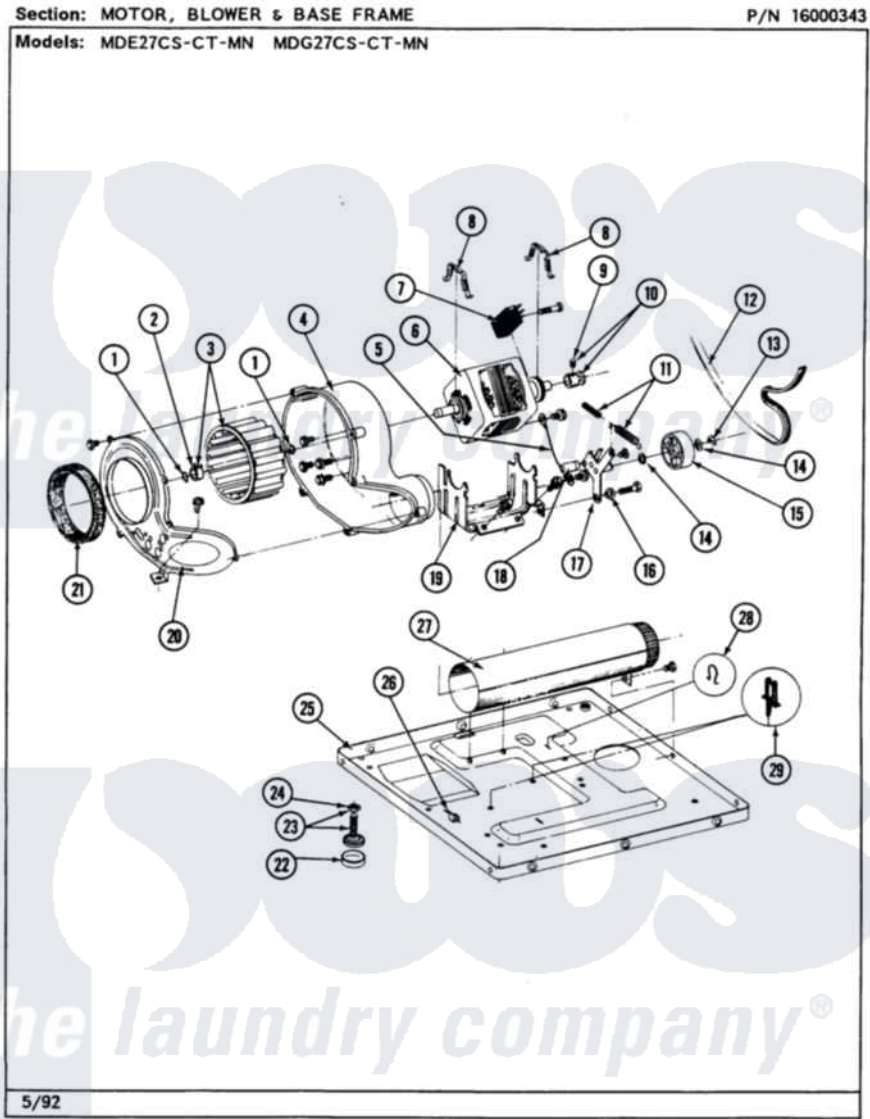

# Maytag MDE27MNAFW 08 - MOTOR, BLOWER & BASE FRAME

36

Maytag Residential Maytag MDE27MNAFW Dryer Parts Parts Diagram 08 - MOTOR, BLOWER & BASE FRAME  
 Click on the part number to view part

Item	Original Part Number	Replaced By	Status	Part Description
001	410233	<a href="#">9703438</a>		Ring-Retr
002	<a href="#">312967</a>			Clamp, Blower Housing
003	<a href="#">Y303836</a>			Blower Wheel Assembly And Clamp
004	<a href="#">Y312893</a>			Housing, Blower
005	<a href="#">901220</a>			Ground Wire
"	910343	<a href="#">488234</a>		Screw 8-32 X 1/4
006	Y303358	<a href="#">W10410999</a>		Motor-Drve
007	306207		Not Available	(PROD. No.303358-8 & No.303358-9)
"	NLA		Not Available	SWITCH, MOTOR START-PROD.
"	Y303877		Not Available	SWITCH, MOTOR EXTERNAL START No.303358-2, No.303358-4, 303358-7
"	<a href="#">Y303879</a>			Switch, Motor External Start
008	<a href="#">Y015825</a>			Clip, Motor To Motor Support
009	<a href="#">Y053241</a>			Set Screw, Motor Pulley