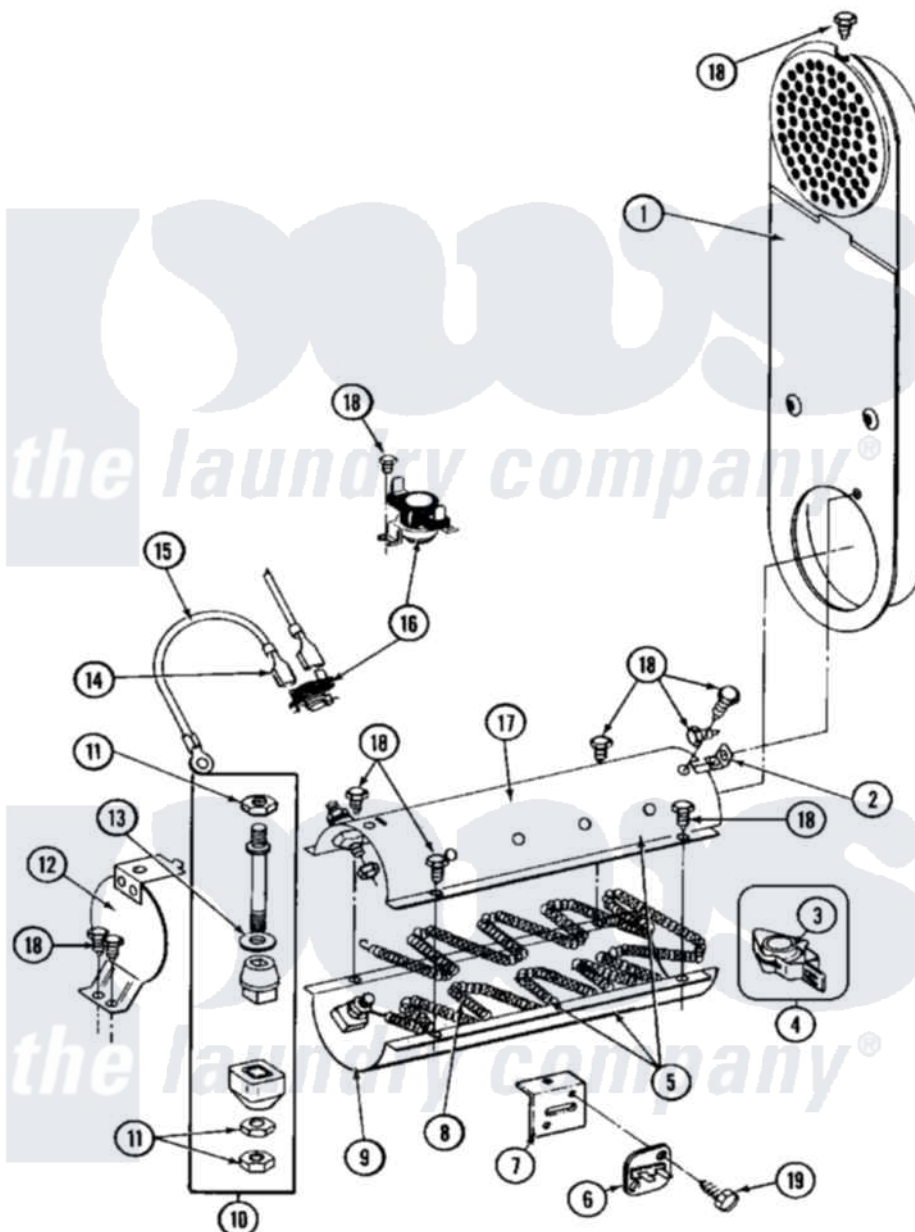

Maytag MDE27MNAFW 10 - HEATER (A0 SERIES)

Maytag Residential Maytag MDE27MNAFW Dryer Parts Parts Diagram 10 - HEATER (A0 SERIES)
 Click on the part number to view part

Item	Original Part Number	Replaced By	Status	Part Description
001	NLA		Not Available	INLET DUCT ASSY.
002	Y312890			Retainer, Heater Chamber
003	Y313270			Insulator For Heater Elemen
004	Y303881			Clip And Insulator Assembly
005	307471			Heater Assembly Complete
006	307473			Fuse, Thermal
007	315046			MOUNTING BRACKET
008	Y304837	W10116793		Element
009	Y313576			Heater Chamber, Bottom
010	Y304596			Terminal Insulator Assembly
011	311484	112432		Nut
012	304124		Not Available	HEATER SHIELD
013	311093			Washer, Terminal Connection
014	210745			Wire Terminal
015	Y304693			Jumper Wire
016	303896			Hi-Limit Thermostat-Canada

017	Y313575		Not Available	HEATER CHAMBER, TOP
018	211294	90767		Screw, 8A X 3/8 HeX Washer Head Tapping
019	NLA		Not Available	SCREW