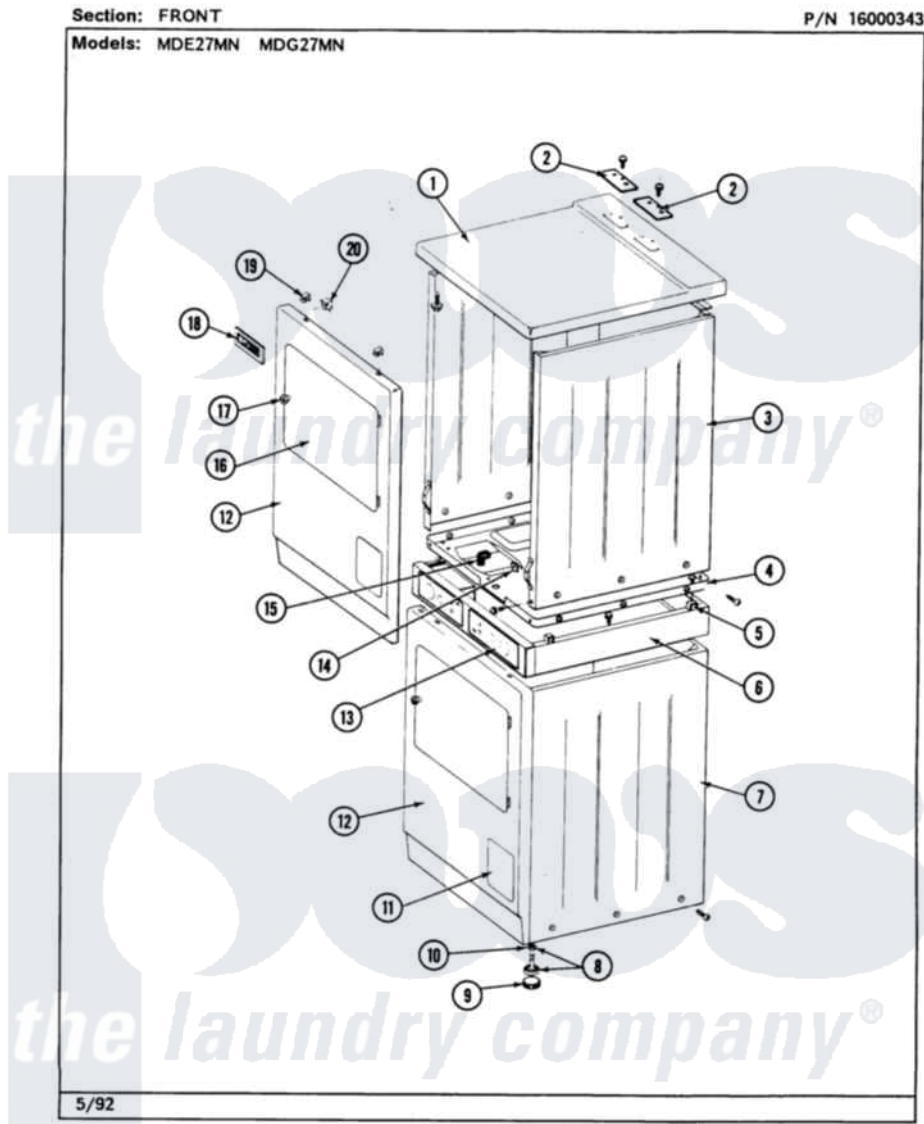

Maytag MDE27MNAGL 01 - FRONT

4

Maytag Residential Maytag MDE27MNAGL Dryer Parts Parts Diagram 01 - FRONT
Click on the part number to view part

Item	Original Part Number	Replaced By	Status	Part Description
001	204445			Screw And Fastener Assembly
"	307104			Top Cover Assembly
"	NLA		Not Available	(ALMOND)
002	NLA		Not Available	TOP COVER PLATE
"	Y313559			Screw
003	204445			Screw And Fastener Assembly
"	NLA		Not Available	CABINET, UPPER (WHITE)
004	314663	214354		Screw, Top Cover To Cabnt.
"	Y307482		Not Available	BASE ASSY. (UPPER & LOWER)
005	310933	33002194		Nut, Speed
006	307314L		Not Available	(ALMOND)
"	NLA		Not Available	SUPPORT ASSY. (WHITE)
"	Y310632	1163839		Screw
007	314663	214354		Screw, Top Cover To Cabnt.
"	NLA		Not Available	CABINET, LOWER (WHITE)
008	Y302699	22003428		Leg, Adjustable

009	210684		Foot, Adjustable Leg
010	210385		Lock Nut For Adjustable Leg
011	NLA	Not Available	PART NOT USED
012	NLA	Not Available	FRONT PANEL-WHITE
013	314664	212277	Screw, No.8 X 1/2 Inch
"	NLA	Not Available	CONTROL PANEL
014	NLA	Not Available	RETAINER
015	314522		Grommet, Strain Relief
016	308062		Door Assembly Complete W/O Hinges
"	NLA	Not Available	(ALMOND)
017	NLA	Not Available	KNOB & SCREW, DOOR
018	NLA	Not Available	NAME PLATE
019	212982	22001650	Fastener, Spring
020	Y310376		Clip, Door Switch Harness