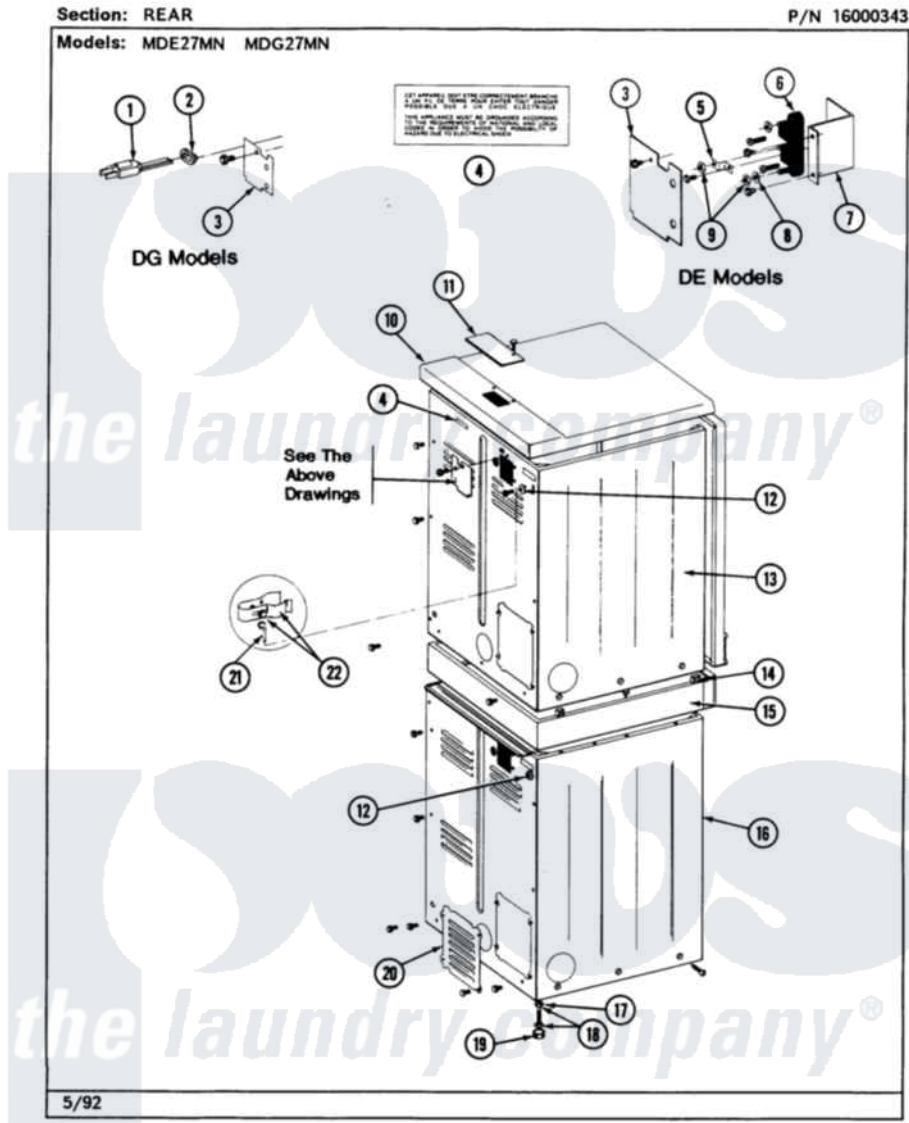

# Maytag MDE27MNAGL 02 - REAR

Maytag Residential Maytag MDE27MNAGL Dryer Parts Parts Diagram 02 - REAR

Click on the part number to view part

Item	Original Part Number	Replaced By	Status	Part Description
001	302521		Not Available	CORD, POWER PART NOT USED-GAS MODELS ONLY
002	<a href="#">211881</a>			Grommet, Cord Part Not Used-Gas Models Only
003	<a href="#">Y313561</a>			Screw---NA
"	Y312905		Not Available	COVER, TERMINAL
004	214519			LABEL, ELECTRICAL INSTR. PART NOT USED-GAS MODELS ONLY
005	Y311423	<a href="#">489483</a>		Screw 10-32 X 1/2
"	<a href="#">Y312184</a>			Strap, Grounding
006	<a href="#">400008</a>			Block, Terminal
"	Y312209	<a href="#">W10001200</a>		Screw
007	<a href="#">Y313561</a>			Screw---NA
"	<a href="#">Y312904</a>			Bracket, Terminal Block
008	<a href="#">Y311270</a>			Washer, Terminal Block
009	311484	<a href="#">112432</a>		Nut
010	<a href="#">307104</a>			Top Cover Assembly