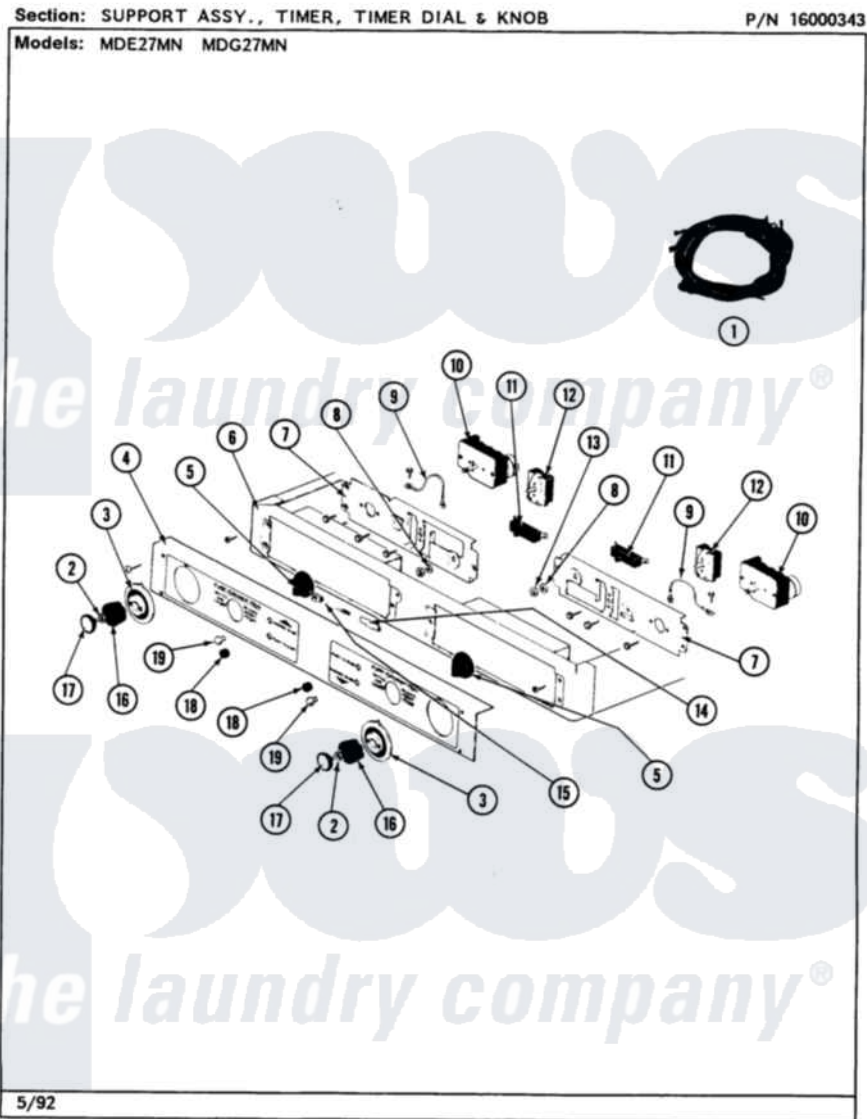

Maytag MDE27MNAGL 03 - SUPPORT ASSY., TIMER, TIMER DIAL & KNOB

12

Maytag Residential Maytag MDE27MNAGL Dryer Parts Parts Diagram 03 - SUPPORT ASSY., TIMER, TIMER DIAL & KNOB

Click on the part number to view part

Item	Original Part Number	Replaced By	Status	Part Description
001	NLA		Not Available	HARNES, MAIN (UPPER)
002	312273			Nut, Control Knob
003	314725	33001500		Dial, Timer Indicator
004	314664	212277		Screw, No.8 X 1/2 Inch
"	NLA		Not Available	CONTROL PANEL
005	205663			Knob For Selector Switch
006	307314L		Not Available	(ALMOND)
"	NLA		Not Available	SUPPORT ASSY. (WHITE)
"	Y310632	1163839		Screw
007	910186	99002757		Screw
"	NLA		Not Available	MTG. BRACKET
008	312751			Lockwasher, Start Switch
009	205810			Wire, Ground
"	211168	W10139210		Screw, 8-18 X 5/16
"	211252			Screw, Ground Wire

010	Y307496		Timer
"	Y313588	488234	Screw 8-32 X 1/4
011	306940	W10149462	Switch, Push-To-Start
012	307253		Switch, Cycle Selector
"	Y313588	488234	Screw 8-32 X 1/4
013	Y312706	422617	Nut
014	Y201110	Not Available	CONNECTOR, WIRE (INDIC. LIGHT)
015	NLA	Not Available	INDICATOR LIGHT 240V 50HZ
016	314724		Knob For Timer
017	314723	W10133501	Cap, Knob
018	Y312702		Knurled Nut, Start Switch
019	215564		Lens, Indicator Light