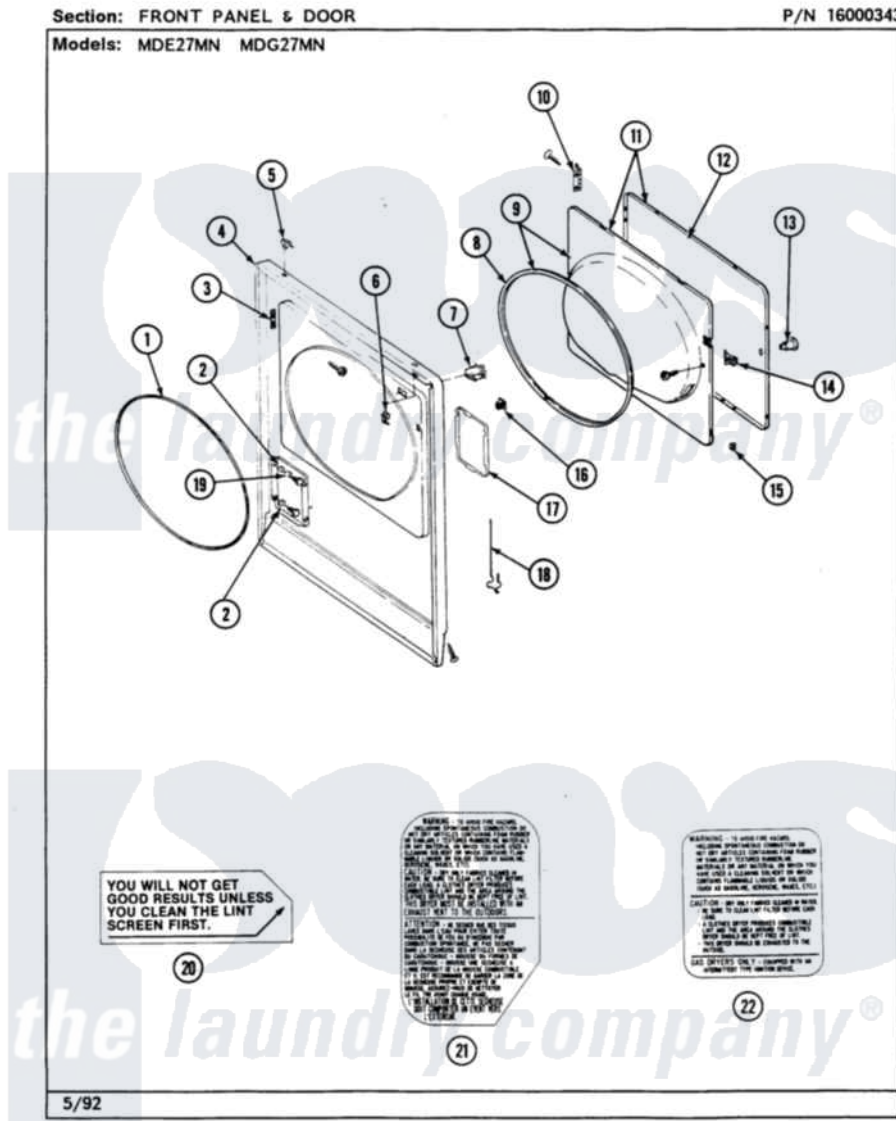

Maytag MDE27MNAGL 04 - FRONT PANEL & DOOR

Maytag [Residential Maytag MDE27MNAGL Dryer Parts](#) Parts Diagram 04 - FRONT PANEL & DOOR
 Click on the part number to view part

Item	Original Part Number	Replaced By	Status	Part Description
001	314937			Seal, Front Panel
002	NLA		Not Available	PART NOT USED
003	Y313907			Fastener, Twin
004	204439			Screw And Fstner Assembly
"	NLA		Not Available	FRONT PANEL-WHITE
005	212982	22001650		Fastener, Spring
006	Y310376			Clip, Door Switch Harness
007	Y305753	W10169313		Switch-Door
008	314935	33001192		Seal, Door
009	Y308070		Not Available	INNER DOOR W/GASKET
010	307099	33001230		Hinge, Door
"	Y314062			Screw, Door Hinge And Panel
011	308062			Door Assembly Complete W/O Hinges
"	NLA		Not Available	(ALMOND)
012	315010L		Not Available	(ALMOND)
				DOOR PANEL OUTER HALF

"	NLA		Not Available	DOOR PANEL, OUTER HALF (WHITE)
013	NLA		Not Available	KNOB & SCREW
014	314936	33001305		Strike, Door
"	314944	33001305		Strike, Door
015	Y313910			Clip, Door Liner To Outer Panel
016	306436			Door Latch Kit--W
017	NLA		Not Available	PART NOT USED
018	Y314025			Latch For Access Door
019	312369			Sleeve, Access Panel Stud Part Not Used
020	Y313340			LABEL, LINT SCREEN INSTRUCTION
021	314941		Not Available	LABEL, INSTRUCTION
022	NLA		Not Available	INSTRUCTION LABEL