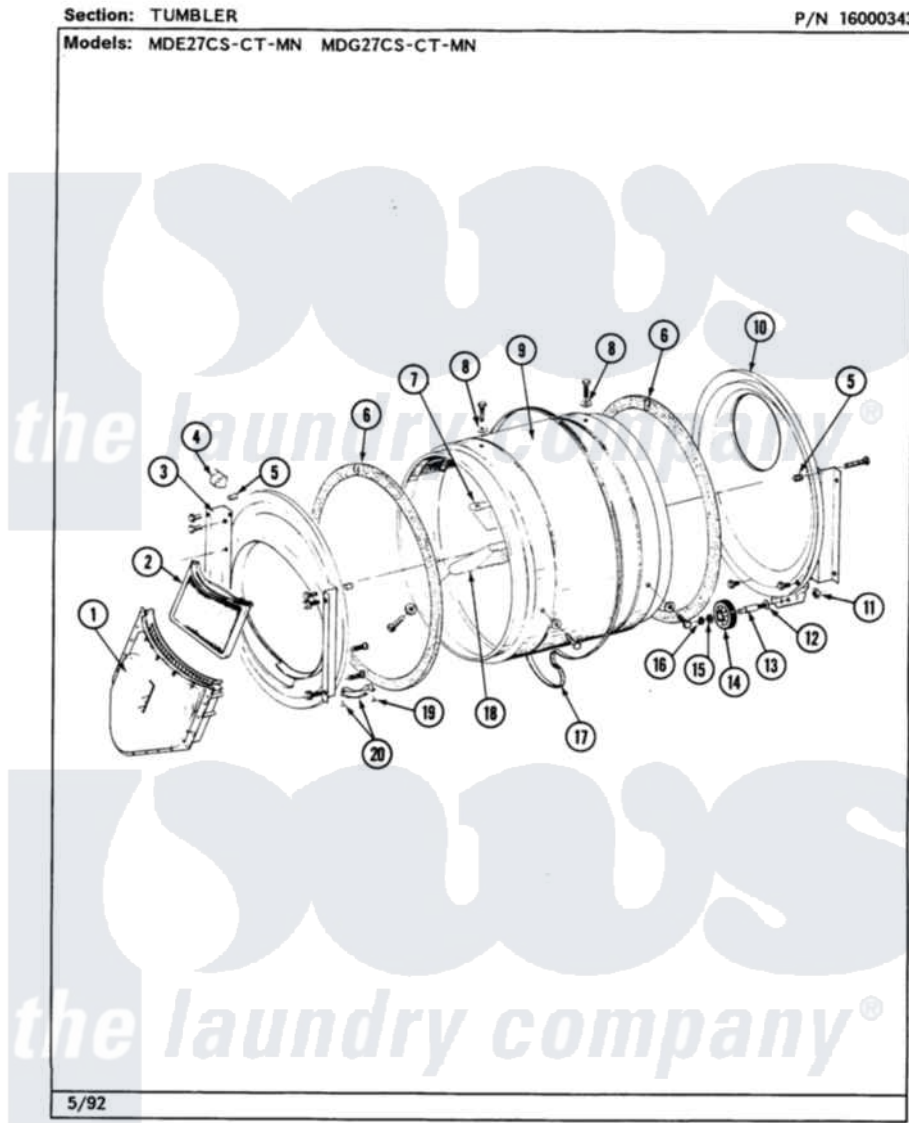

Maytag MDE27MNAGL 05 - TUMBLER

30

Maytag Residential Maytag MDE27MNAGL Dryer Parts Parts Diagram 05 - TUMBLER
 Click on the part number to view part

Item	Original Part Number	Replaced By	Status	Part Description
001	Y307112	33001016		Outlet Duct Assembly
"	Y314110	33002917		Screw, No.10-16
002	307108	33002970		Lint Filte
003	307109	33001179		Front, Tumbler
"	Y313561			Screw---NA
"	NLA		Not Available	SCREW
"	Y310632	1163839		Screw
004	Y310376			Clip, Door Switch Harness
005	NLA		Not Available	THREAD COVER
006	314820			Seal, Tumbler
007	314803	33001012		Baffle
"	Y310759			Screw, Tumbler Baffles
008	314158			Washer, Baffle To Tumbler
009	306663		Not Available	TUMBLER W/BAFFLES
"	314802		Not Available	TUMBLER W/OUT BAFFLES
010	211294	90767		Screw, 8A X 3/8 HeX Washer Head Tapping

"	Y307114	33001178	Back, Tumbler
"	Y308544	33001178	Back, Tumbler
011	312538	33001443	Nut, Hex
012	Y313347	312535	Washer, Vault Mounting Brk.
013	Y312948	6-3129480	Shaft- Tumbler
014	Y303373	12001541	Drum Roller/Washer Assembly--W
015	312535		Washer, Vault Mounting Brk.
016	410233	9703438	Ring-Retrn
017	Y312959		Poly "V" Belt For Tumbler
018	314804	33001004	Baffle, Tall
"	Y310759		Screw, Tumbler Baffles
019	210720		Rivet, Bearing To Tumbler Fmt
020	306508		Tumbler Bearing Kit ---W