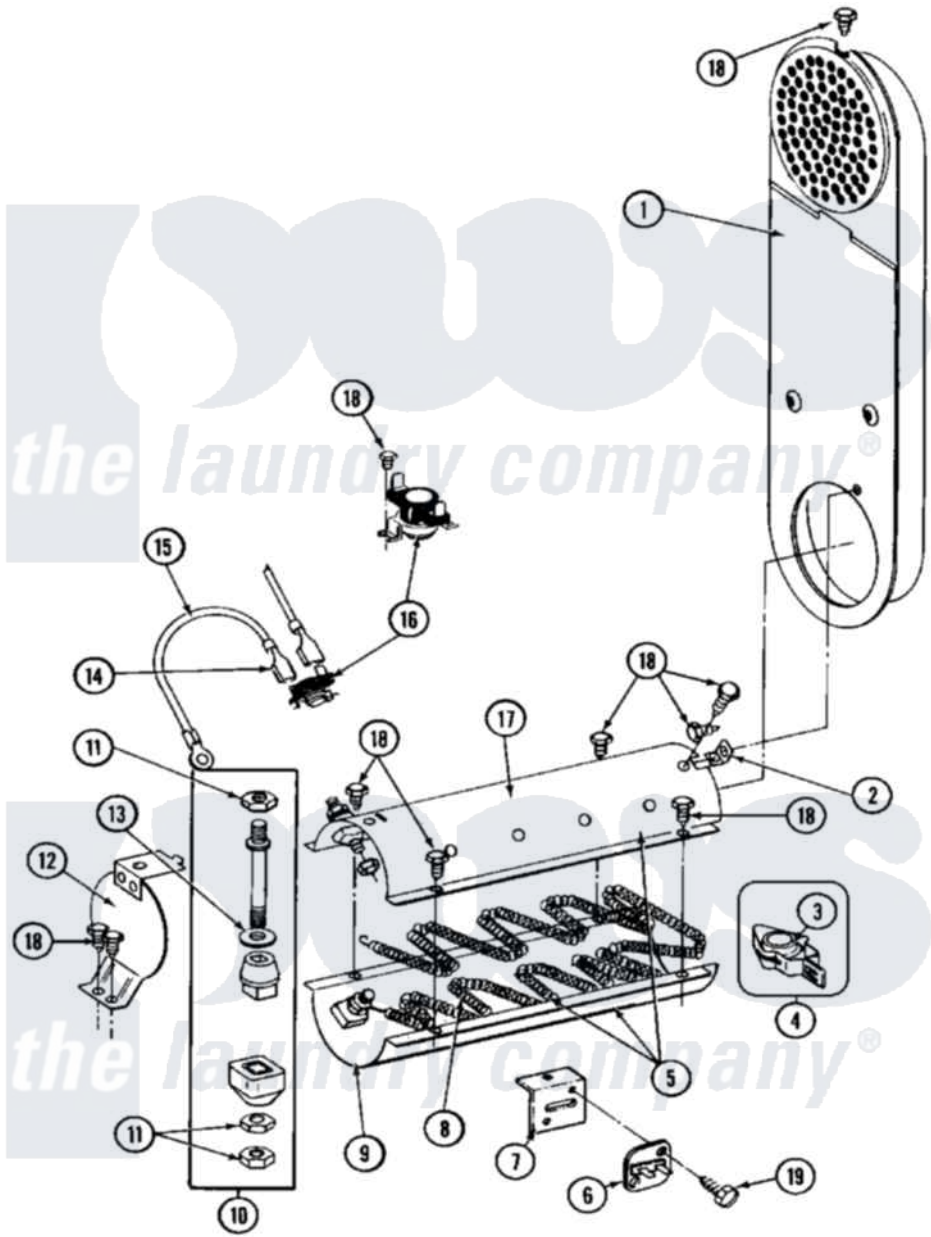

Maytag MDE27MNAGL 10 - HEATER (A0 SERIES)

Maytag [Residential Maytag MDE27MNAGL Dryer Parts](#) Parts Diagram 10 - HEATER (A0 SERIES)
 Click on the part number to view part

Item	Original Part Number	Replaced By	Status	Part Description
001	NLA		Not Available	INLET DUCT ASSY.
002	Y312890			Retainer, Heater Chamber
003	Y313270			Insulator For Heater Elemen
004	Y303881			Clip And Insulator Assembly
005	307470	Y303778		Heater Assembly Complete
006	307473			Fuse, Thermal
007	315046			MOUNTING BRACKET
008	Y313950			Element, Heater
009	Y313576			Heater Chamber, Bottom
010	Y304596			Terminal Insulator Assembly
011	311484	112432		Nut
012	304124		Not Available	HEATER SHIELD
013	311093			Washer, Terminal Connection
014	210745			Wire Terminal
015	Y304693			Jumper Wire
016	303396			Thermostat, Hi-Limit

017	Y313575		Not Available	HEATER CHAMBER, TOP
018	211294	90767		Screw, 8A X 3/8 HeX Washer Head Tapping
019	NLA		Not Available	SCREW