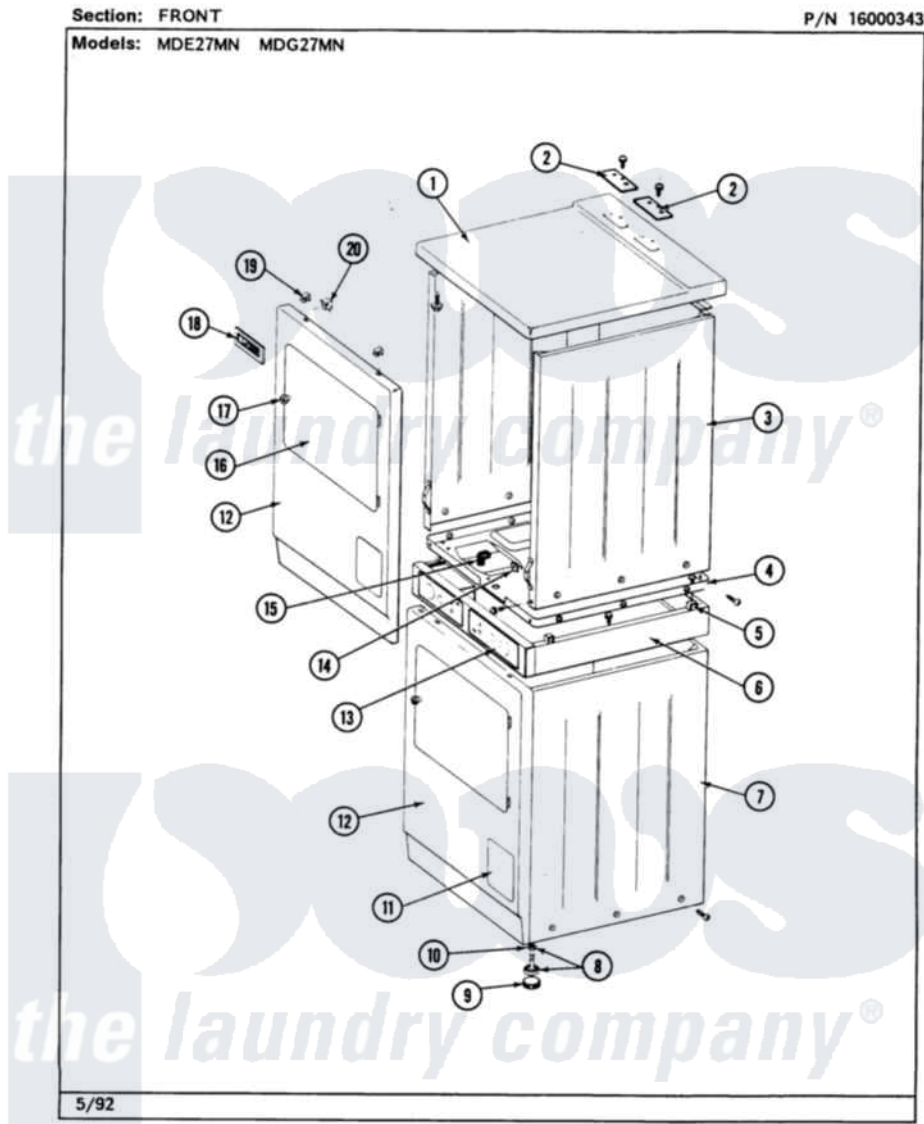

Maytag MDE27MNAGW 01 - FRONT

4

Maytag Residential Maytag MDE27MNAGW Dryer Parts Parts Diagram 01 - FRONT
Click on the part number to view part

Item	Original Part Number	Replaced By	Status	Part Description
001	204445			Screw And Fastener Assembly
"	307104			Top Cover Assembly
"	NLA		Not Available	(ALMOND)
002	NLA		Not Available	TOP COVER PLATE
"	Y313559			Screw
003	204445			Screw And Fastener Assembly
"	NLA		Not Available	CABINET, UPPER (WHITE)
004	314663	214354		Screw, Top Cover To Cabnt.
"	Y307482		Not Available	BASE ASSY. (UPPER & LOWER)
005	310933	33002194		Nut, Speed
006	307314L		Not Available	(ALMOND)
"	NLA		Not Available	SUPPORT ASSY. (WHITE)
"	Y310632	1163839		Screw
007	314663	214354		Screw, Top Cover To Cabnt.
"	NLA		Not Available	CABINET, LOWER (WHITE)
008	Y302699	22003428		Leg, Adjustable

009	210684		Foot, Adjustable Leg
010	210385		Lock Nut For Adjustable Leg
011	NLA	Not Available	PART NOT USED
012	NLA	Not Available	FRONT PANEL-WHITE
013	314664	212277	Screw, No.8 X 1/2 Inch
"	NLA	Not Available	CONTROL PANEL
014	NLA	Not Available	RETAINER
015	314522		Grommet, Strain Relief
016	308062		Door Assembly Complete W/O Hinges
"	NLA	Not Available	(ALMOND)
017	NLA	Not Available	KNOB & SCREW, DOOR
018	NLA	Not Available	NAME PLATE
019	212982	22001650	Fastener, Spring
020	Y310376		Clip, Door Switch Harness