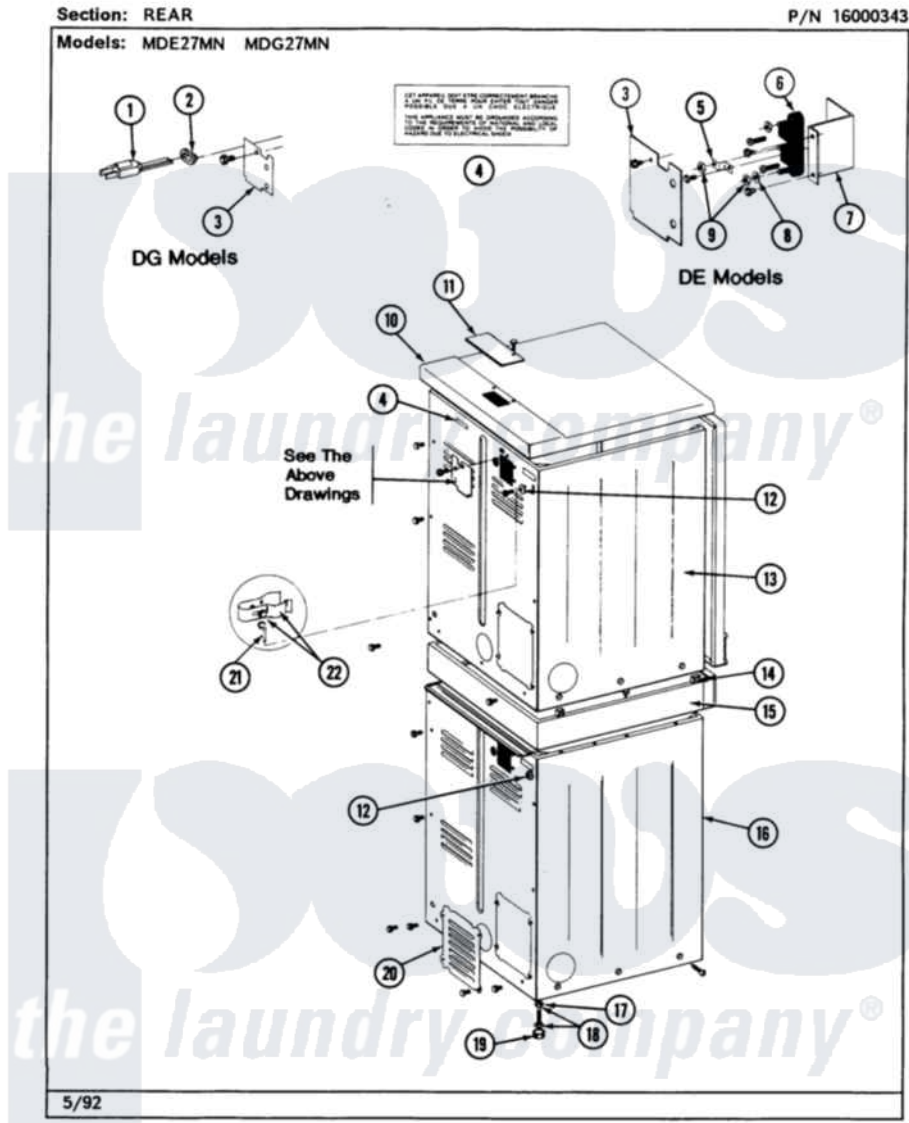

Maytag MDE27MNAGW 02 - REAR

Maytag [Residential Maytag MDE27MNAGW Dryer Parts](#) Parts Diagram 02 - REAR
 Click on the part number to view part

Item	Original Part Number	Replaced By	Status	Part Description
001	302521		Not Available	CORD, POWER PART NOT USED-GAS MODELS ONLY
002	211881			Grommet, Cord Part Not Used-Gas Models Only
003	Y313561			Screw---NA
"	Y312905		Not Available	COVER, TERMINAL
004	214519			LABEL, ELECTRICAL INSTR. PART NOT USED-GAS MODELS ONLY
005	Y311423	489483		Screw 10-32 X 1/2
"	Y312184			Strap, Grounding
006	400008			Block, Terminal
"	Y312209	W10001200		Screw
007	Y313561			Screw---NA
"	Y312904			Bracket, Terminal Block
008	Y311270			Washer, Terminal Block
009	311484	112432		Nut
010	307104			Top Cover Assembly

"	NLA		Not Available	(ALMOND)
011	NLA		Not Available	TOP COVER PLATE
"	Y313559			Screw
012	NLA		Not Available	SCREW & WASHER ASSY.
013	213007			Xfor Cabinet See Cabinet, Back
"	NLA		Not Available	CABINET, UPPER (WHITE)
"	Y310632	1163839		Screw
014	310933	33002194		Nut, Speed
015	307314L		Not Available	(ALMOND)
"	NLA		Not Available	SUPPORT ASSY. (WHITE)
"	Y310632	1163839		Screw
016	213007			Xfor Cabinet See Cabinet, Back
"	Y313561			Screw---NA
"	NLA		Not Available	CABINET, LOWER (WHITE)
"	Y310632	1163839		Screw
017	210385			Lock Nut For Adjustable Leg
018	Y302699	22003428		Leg, Adjustable
019	210684			Foot, Adjustable Leg
020	211294	90767		Screw, 8A X 3/8 HeX Washer Head Tapping
"	Y313561			Screw---NA
"	Y312951		Not Available	ACCESS COVER, BACK
021	301548			Clamp, Ground Wire
"	313122			Screw - Baffle To Tumbler
022	311155			Ground Wire And Clamp