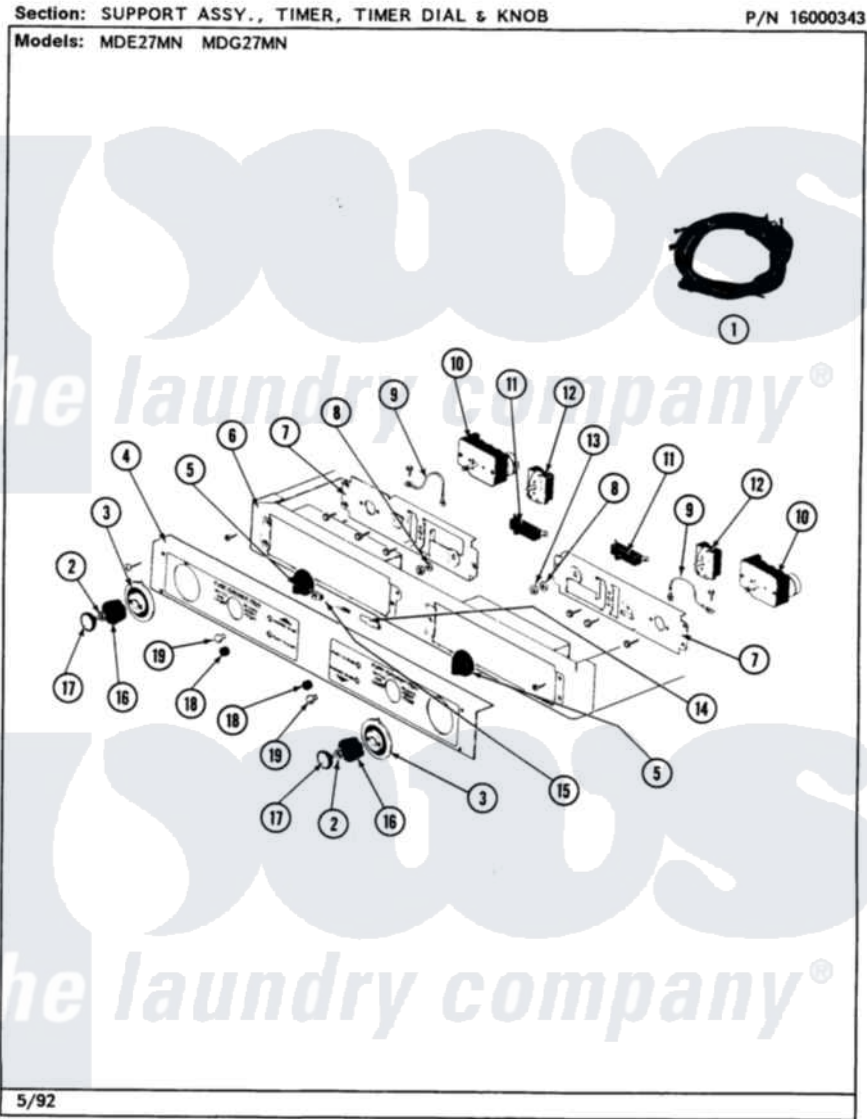

# Maytag MDE27MNAGW 03 - SUPPORT ASSY., TIMER, TIMER DIAL & KNOB

12

Maytag Residential Maytag MDE27MNAGW Dryer Parts Parts Diagram 03 - SUPPORT ASSY., TIMER, TIMER DIAL & KNOB

Click on the part number to view part

Item	Original Part Number	Replaced By	Status	Part Description
001	NLA		Not Available	HARNES, MAIN (UPPER)
002	<a href="#">312273</a>			Nut, Control Knob
003	314725	<a href="#">33001500</a>		Dial, Timer Indicator
004	314664	<a href="#">212277</a>		Screw, No.8 X 1/2 Inch
"	NLA		Not Available	CONTROL PANEL
005	<a href="#">205663</a>			Knob For Selector Switch
006	307314L		Not Available	(ALMOND)
"	NLA		Not Available	SUPPORT ASSY. (WHITE)
"	Y310632	<a href="#">1163839</a>		Screw
007	910186	<a href="#">99002757</a>		Screw
"	NLA		Not Available	MTG. BRACKET
008	<a href="#">312751</a>			Lockwasher, Start Switch
009	<a href="#">205810</a>			Wire, Ground
"	211168	<a href="#">W10139210</a>		Screw, 8-18 X 5/16
"	<a href="#">211252</a>			Screw, Ground Wire

010	<a href="#">Y307496</a>		Timer
"	Y313588	<a href="#">488234</a>	Screw 8-32 X 1/4
011	306940	<a href="#">W10149462</a>	Switch, Push-To-Start
012	<a href="#">307253</a>		Switch, Cycle Selector
"	Y313588	<a href="#">488234</a>	Screw 8-32 X 1/4
013	Y312706	<a href="#">422617</a>	Nut
014	Y201110	Not Available	CONNECTOR, WIRE (INDIC. LIGHT)
015	NLA	Not Available	INDICATOR LIGHT 240V 50HZ
016	<a href="#">314724</a>		Knob For Timer
017	314723	<a href="#">W10133501</a>	Cap, Knob
018	<a href="#">Y312702</a>		Knurled Nut, Start Switch
019	<a href="#">215564</a>		Lens, Indicator Light