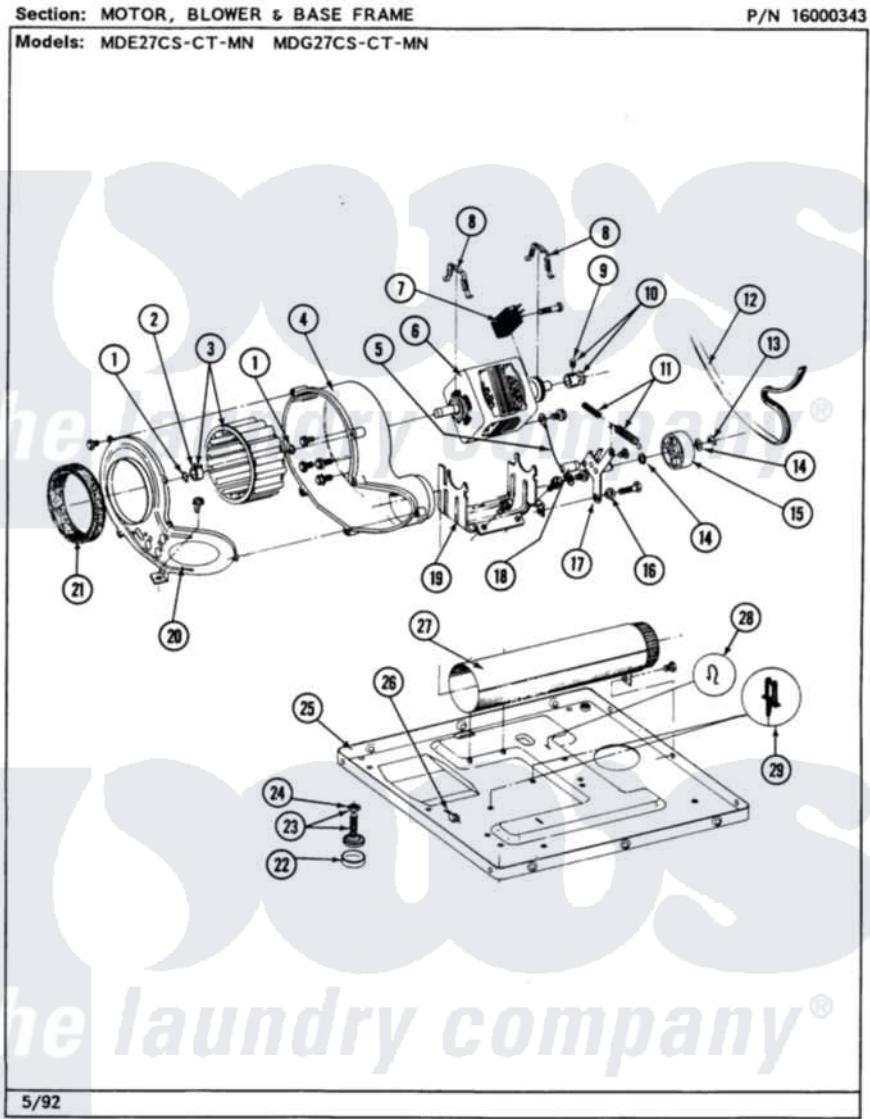

# Maytag MDE27MNAGW 07 - MOTOR, BLOWER & BASE FRAME

36

Maytag Residential Maytag MDE27MNAGW Dryer Parts Parts Diagram 07 - MOTOR, BLOWER & BASE FRAME  
 Click on the part number to view part

Item	Original Part Number	Replaced By	Status	Part Description
001	410233	<a href="#">9703438</a>		Ring-Retrn
002	<a href="#">312967</a>			Clamp, Blower Housing
003	<a href="#">Y303836</a>			Blower Wheel Assembly And Clamp
004	<a href="#">Y312893</a>			Housing, Blower
005	<a href="#">901220</a>			Ground Wire
"	910343	<a href="#">488234</a>		Screw 8-32 X 1/4
006	Y304656		Not Available	MOTOR (240V 50HZ)
007	306207		Not Available	(PROD. No.303358-8 & No.303358-9)
"	NLA		Not Available	PART NOT USED
"	Y303877		Not Available	SWITCH, MOTOR EXTERNAL START No.303358-2, No.303358-4, 303358-7
"	<a href="#">Y303879</a>			Switch, Motor External Start
008	<a href="#">Y015825</a>			Clip, Motor To Motor Support
009	<a href="#">Y053241</a>			Set Screw, Motor Pulley
010	Y305185	<a href="#">6-3051850</a>		Pulley- MO