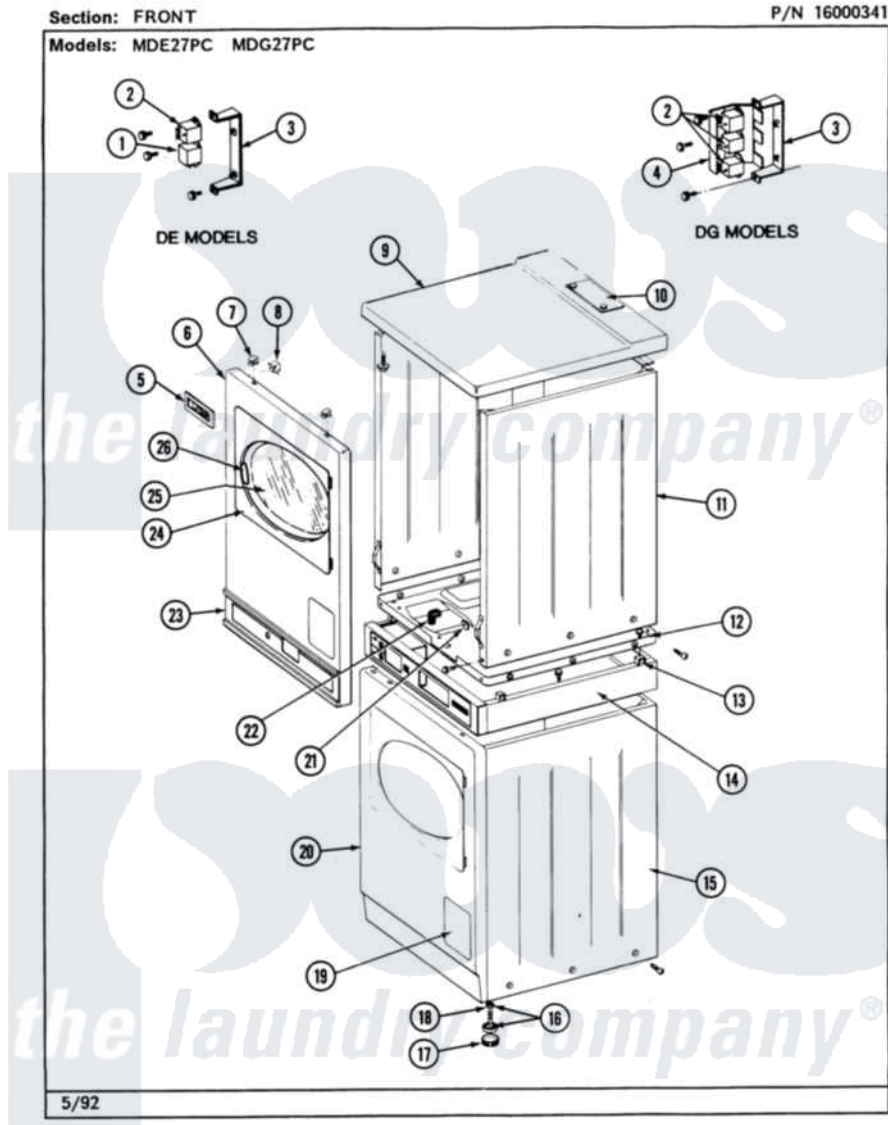

Maytag MDE27PCACL 01 - FRONT

2

Maytag Residential Maytag MDE27PCACL Dryer Parts Parts Diagram 01 - FRONT
 Click on the part number to view part

Item	Original Part Number	Replaced By	Status	Part Description
001	306398			Relay, Heater
"	Y251119	3177991		Screw
002	901961	W10133335		Relay, Motor
"	Y251119	3177991		Screw
003	314627			Bracket, Relays
"	Y310632	1163839		Screw
004	NLA		Not Available	PART NOT USED
"	Y310632	1163839		Screw
005	NLA		Not Available	NAME PLATE
006	NLA		Not Available	PANEL, FRONT UPPER (WHITE)
007	212982	22001650		Fastener, Spring
008	Y310376			Clip, Door Switch Harness
009	307104			Top Cover Assembly
"	NLA		Not Available	(ALMOND)
010	NLA		Not Available	TOP COVER PLATE
"	Y313559			Screw

011	204445		Screw And Fastener Assembly
"	213007		Xfor Cabinet See Cabinet, Back
"	NLA	Not Available	CABINET, UPPER (WHITE)
012	306261		Base Assembly, Upper Dryer
"	314663	214354	Screw, Top Cover To Cabnt.
013	310933	33002194	Nut, Speed
014	NLA	Not Available	COUPLING COLLAR-WHITE
"	Y310632	1163839	Screw
015	NLA	Not Available	CABINET, LOWER (WHITE)
016	Y302699	22003428	Leg, Adjustable
017	210684		Foot, Adjustable Leg
018	210385		Lock Nut For Adjustable Leg
019	NLA	Not Available	PART NOT USED
020	204439		Screw And Fstner Assembly
"	NLA	Not Available	(ALMOND)
"	Y308463		Panel, Front
021	NLA	Not Available	RETAINER, FRONT PANEL
022	314522		Grommet, Strain Relief
023	NLA	Not Available	UPPER CONTROL EXTRUSION
024	314967	Not Available	DOOR W/WINDOW OUTER HALF (WHT)
"	NLA	Not Available	DOOR ASSY. COMPLETE (WHITE)
025	308069	Not Available	DOOR, INNER W/GASKET
026	314939		Handle, Door
"	314974		Handle, Door