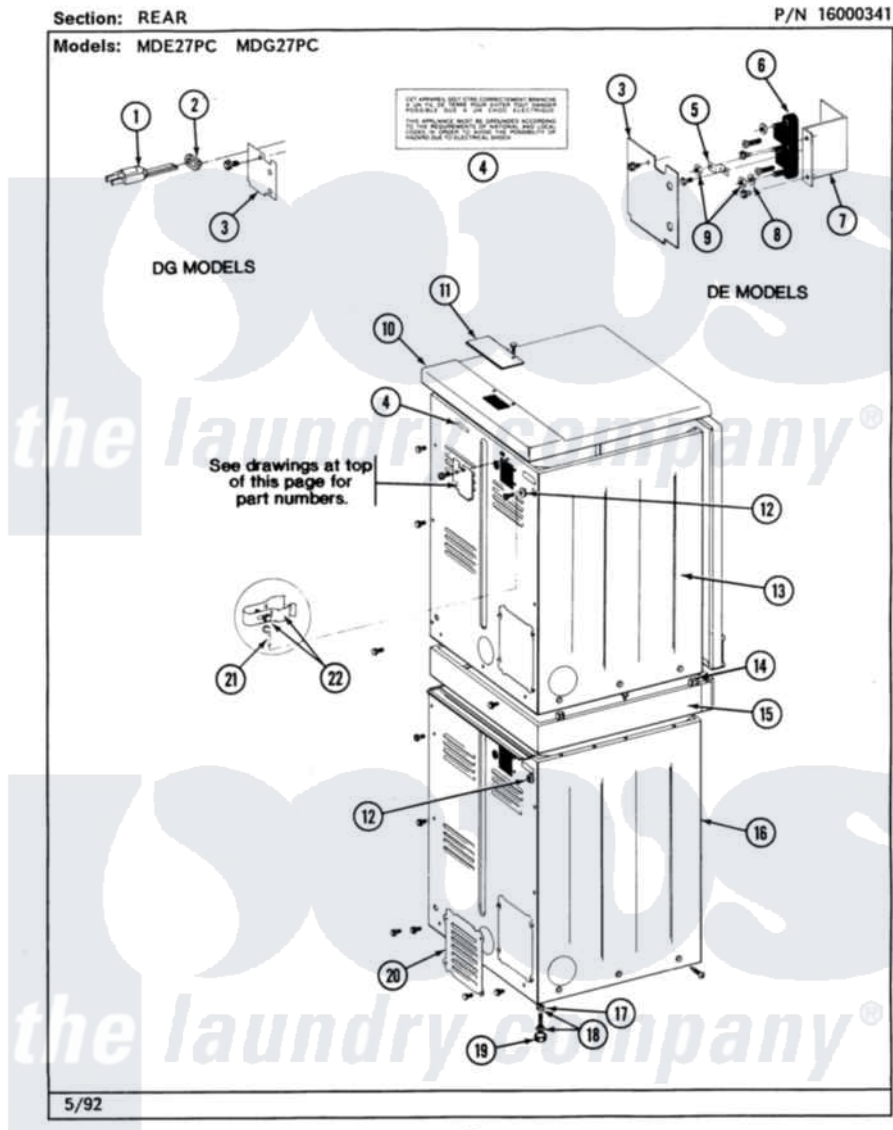

Maytag MDE27PCACL 02 - REAR

Maytag [Residential Maytag MDE27PCACL Dryer Parts](#) Parts Diagram 02 - REAR
 Click on the part number to view part

Item	Original Part Number	Replaced By	Status	Part Description
001	302521		Not Available	CORD, POWER PART NOT USED-GAS MODELS ONLY
002	211881			Grommet, Cord Part Not Used-Gas Models Only
003	Y313561			Screw---NA
"	Y312905		Not Available	COVER, TERMINAL
004	214519			LABEL, ELECTRICAL INSTR. PART NOT USED-GAS MODELS ONLY
005	Y311423	489483		Screw 10-32 X 1/2
"	Y312184			Strap, Grounding
006	400008			Block, Terminal
"	Y312209	W10001200		Screw
007	Y313561			Screw---NA
"	Y312904			Bracket, Terminal Block
008	Y311270			Washer, Terminal Block
009	311484	112432		Nut
010	307104			Top Cover Assembly

"	NLA		Not Available	(ALMOND)
011	NLA		Not Available	TOP COVER PLATE
"	Y313559			Screw
012	NLA		Not Available	SCREW & WASHER ASSY.
013	213007			Xfor Cabinet See Cabinet, Back
"	NLA		Not Available	CABINET, UPPER (WHITE)
"	Y310632	1163839		Screw
014	310933	33002194		Nut, Speed
015	NLA		Not Available	COUPLING COLLAR-WHITE
"	Y310632	1163839		Screw
016	NLA		Not Available	CABINET, LOWER (WHITE)
017	210385			Lock Nut For Adjustable Leg
018	Y302699	22003428		Leg, Adjustable
019	210684			Foot, Adjustable Leg
020	211294	90767		Screw, 8A X 3/8 HeX Washer Head Tapping
"	Y313561			Screw----NA
"	Y312951		Not Available	ACCESS COVER, BACK
021	311155			Ground Wire And Clamp
022	301548			Clamp, Ground Wire