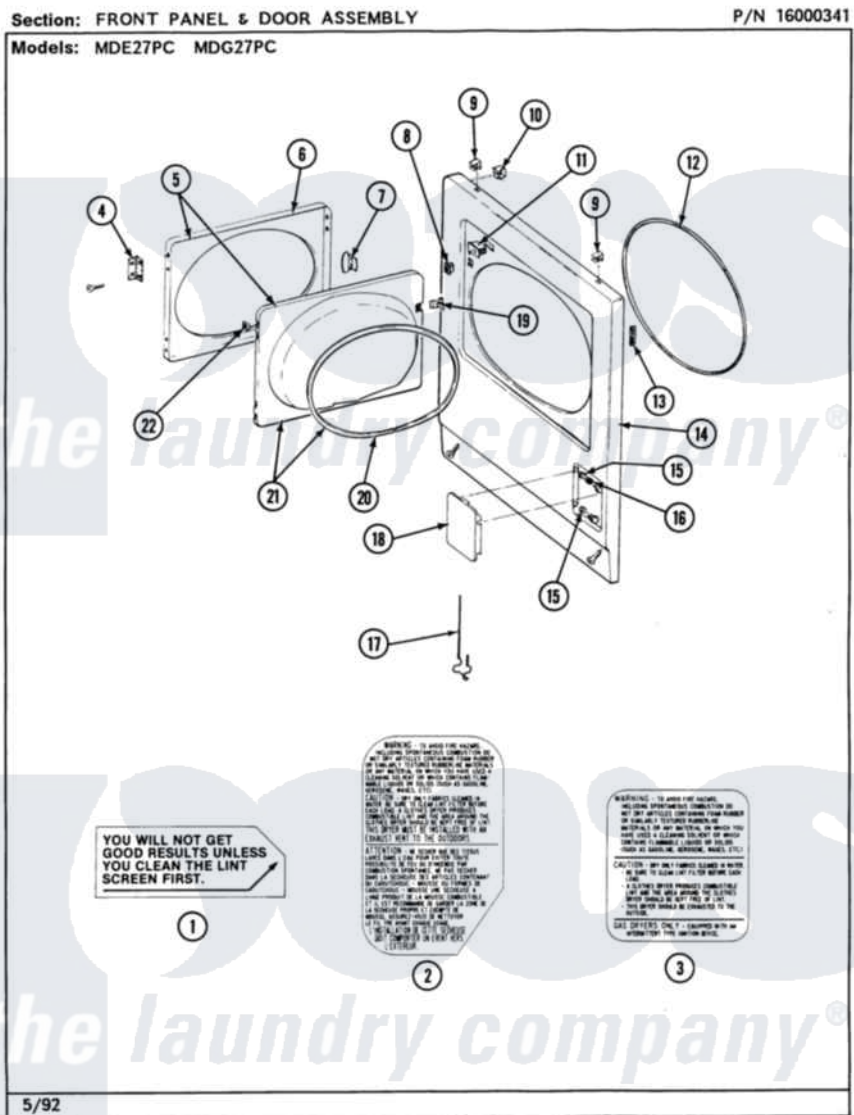

Maytag MDE27PCACL 04 - FRONT PANEL & DOOR ASSEMBLY

Maytag Residential Maytag MDE27PCACL Dryer Parts Parts Diagram 04 - FRONT PANEL & DOOR ASSEMBLY
 Click on the part number to view part

Item	Original Part Number	Replaced By	Status	Part Description
001	Y313340			LABEL, LINT SCREEN INSTRUCTION
002	314941		Not Available	LABEL, INSTRUCTION
003	NLA		Not Available	PART NOT USED
004	307099	33001230		Hinge, Door
"	Y314062			Screw, Door Hinge And Panel
005	NLA		Not Available	DOOR ASSY. COMPLETE (WHITE)
006	314967		Not Available	DOOR W/WINDOW OUTER HALF (WHT)
"	NLA		Not Available	(ALMOND)
007	314939			Handle, Door
"	314974			Handle, Door
008	306436			Door Latch Kit--W
009	212982	22001650		Fastener, Spring
010	Y310376			Clip, Door Switch Harness
011	Y305753	W10169313		Switch-Dor

012	314937		Seal, Front Panel
013	Y313907		Fastener, Twin
014	204439		Screw And Fstner Assembly
"	NLA	Not Available	FRONT PANEL - UPPER (WHITE)
"	Y308463		Panel, Front
015	NLA	Not Available	PART NOT USED
016	312369		Sleeve, Access Panel Stud Part Not Used
017	Y314025		Latch For Access Door
018	NLA	Not Available	PART NOT USED
019	314936	33001305	Strike, Door
"	314944	33001305	Strike, Door
020	314935	33001192	Seal, Door
021	308069	Not Available	DOOR, INNER W/GASKET
022	Y313910		Clip, Door Liner To Outer Panel