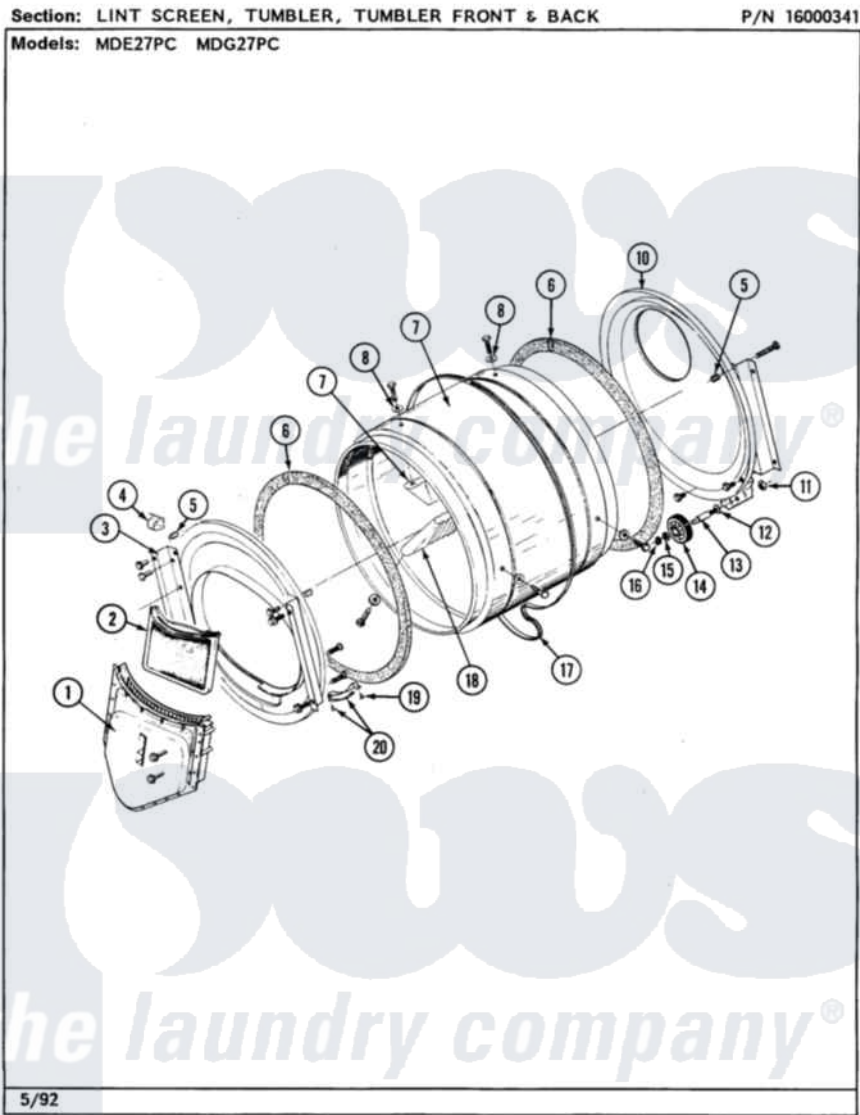

# Maytag MDE27PCACL 05 - LINT SCREEN, TUMBLER (FRONT & BACK)

16

Maytag Residential Maytag MDE27PCACL Dryer Parts Parts Diagram 05 - LINT SCREEN, TUMBLER (FRONT & BACK)  
 Click on the part number to view part

Item	Original Part Number	Replaced By	Status	Part Description
001	Y307112	<a href="#">33001016</a>		Outlet Duct Assembly
"	Y314110	<a href="#">33002917</a>		Screw, No.10-16
002	307108	<a href="#">33002970</a>		Lint Filte
003	307109	<a href="#">33001179</a>		Front, Tumbler
"	<a href="#">Y313561</a>			Screw---NA
"	NLA		Not Available	SCREW
"	Y310632	<a href="#">1163839</a>		Screw
004	<a href="#">Y310376</a>			Clip, Door Switch Harness
005	NLA		Not Available	COVER, THREAD
006	<a href="#">314820</a>			Seal, Tumbler
007	314803	<a href="#">33001012</a>		Baffle
"	<a href="#">Y310759</a>			Screw, Tumbler Baffles
008	<a href="#">314158</a>			Washer, Baffle To Tumbler
009	306663		Not Available	TUMBLER W/BAFFLES
"	314802		Not Available	TUMBLER W/OUT BAFFLES
010	211294	<a href="#">90767</a>		Screw, 8A X 3/8 HeX Washer Head Tapping

"	Y307114	<a href="#">33001178</a>	Back, Tumbler
"	Y308544	<a href="#">33001178</a>	Back, Tumbler
011	312538	<a href="#">33001443</a>	Nut, Hex
012	Y313347	<a href="#">312535</a>	Washer, Vault Mounting Brk.
013	Y312948	<a href="#">6-3129480</a>	Shaft- Tumbler
014	Y303373	<a href="#">12001541</a>	Drum Roller/Washer Assembly--W
015	<a href="#">312535</a>		Washer, Vault Mounting Brk.
016	410233	<a href="#">9703438</a>	Ring-Retrn
017	<a href="#">Y312959</a>		Poly "V" Belt For Tumbler
018	314804	<a href="#">33001004</a>	Baffle, Tall
"	<a href="#">Y310759</a>		Screw, Tumbler Baffles
019	<a href="#">210720</a>		Rivet, Bearing To Tumbler Fmt
020	<a href="#">306508</a>		Tumbler Bearing Kit ---W