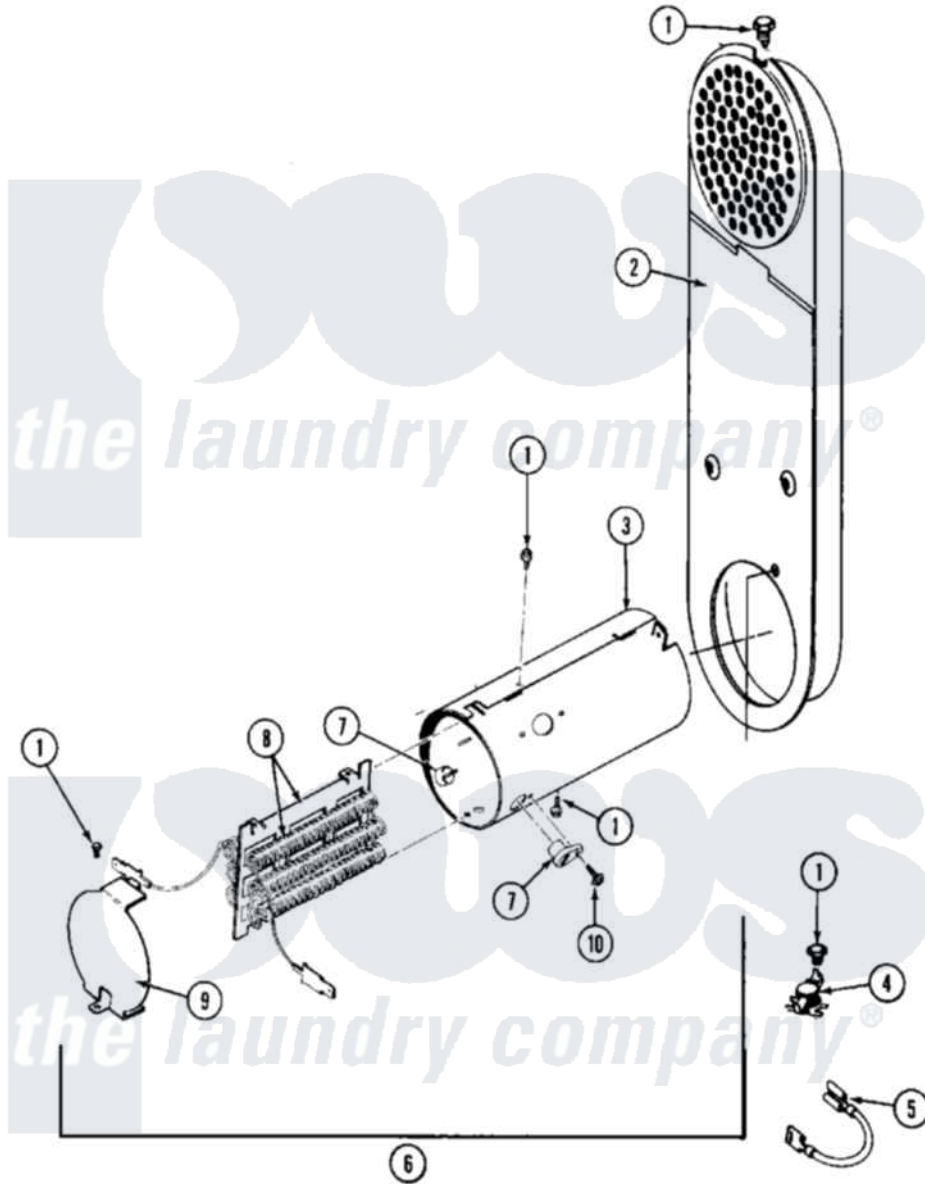

Maytag MDE27PCACL 06 - HEATER (A3 SERIES)

Maytag Residential Maytag MDE27PCACL Dryer Parts Parts Diagram 06 - HEATER (A3 SERIES)
 Click on the part number to view part

Item	Original Part Number	Replaced By	Status	Part Description
001	211294	90767		Screw, 8A X 3/8 HeX Washer Head Tapping
002	308503		Not Available	INLET DUCT ASSEMBLY
"	NLA		Not Available	INLET DUCT ASSY.
003	314995			Enclosure, Heater
004	303396			Thermostat, Hi-Limit
005	Y307173			Wire, Jumper
006	Y308259			HEATER ASSY. COMPLETE (240V)
007	314998			Insulator, Terminal
008	307185	308614		Heater Sub-Assembly
009	314999			Shield, Radiant
010	NLA		Not Available	SCREW, TERMINAL INSULATOR