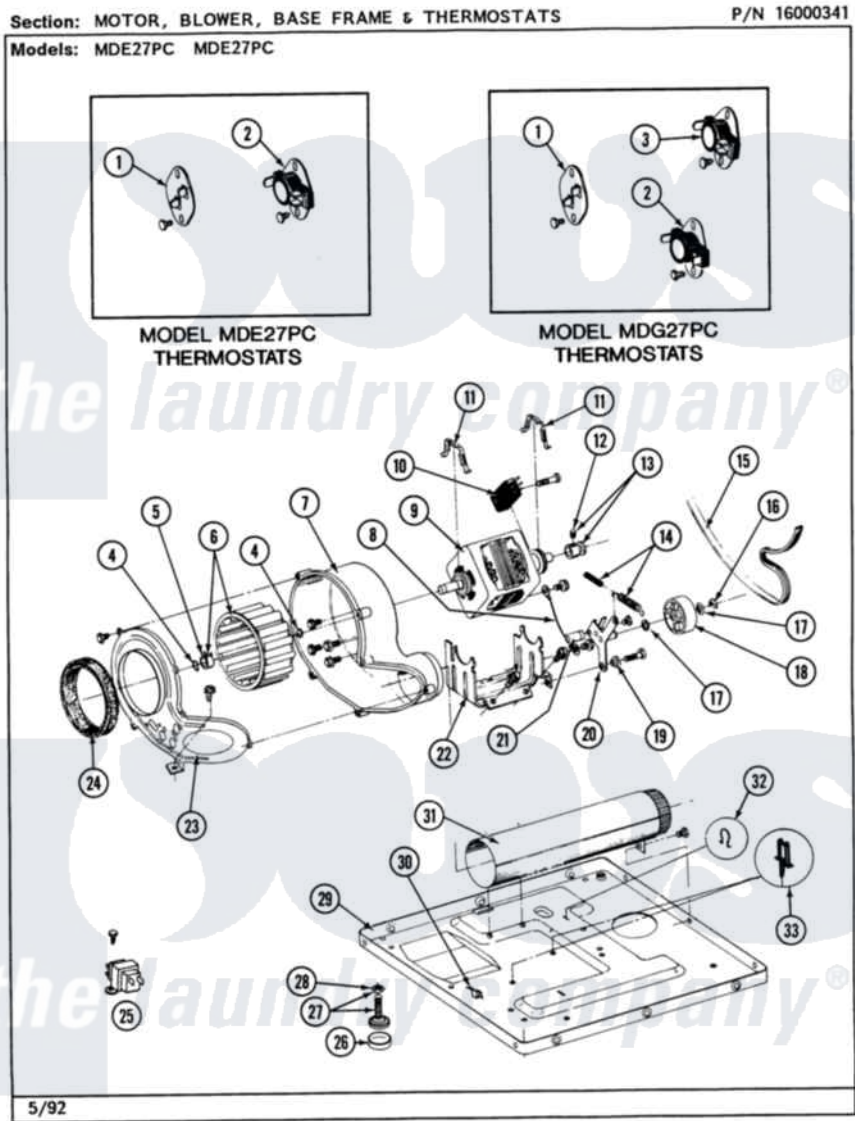

Maytag MDE27PCACL 07 - MOTOR, BLOWER, BASE FRAME & THERMOSTATS

Maytag Residential Maytag MDE27PCACL Dryer Parts Parts Diagram 07 - MOTOR, BLOWER, BASE FRAME & THERMOSTATS

Click on the part number to view part

| Item | Original Part Number | Replaced By | Status | Part Description |
|------|-------------------------|--------------------------|--------|--|
| 001 | 211294 | 90767 | | Screw, 8A X 3/8 HeX Washer Head Tapping |
| " | 306056 | | | Thermistor Temp. Control Part Not Used Mde/G26pc Only. |
| 002 | 211294 | 90767 | | Screw, 8A X 3/8 HeX Washer Head Tapping |
| " | Y303391 | 33303391 | | Thermostat, Cycling |
| 003 | 211294 | 90767 | | Screw, 8A X 3/8 HeX Washer Head Tapping |
| " | 303392 | | | Thermostat, Cycling |
| 004 | 410233 | 9703438 | | Ring-Retrn |
| 005 | 312967 | | | Clamp, Blower Housing |
| 006 | Y303836 | | | Blower Wheel Assembly And Clamp |
| 007 | Y312893 | | | Housing, Blower |
| 008 | 901220 | | | Ground Wire |
| " | 910343 | 488234 | | Screw 8-32 X 1/4 |