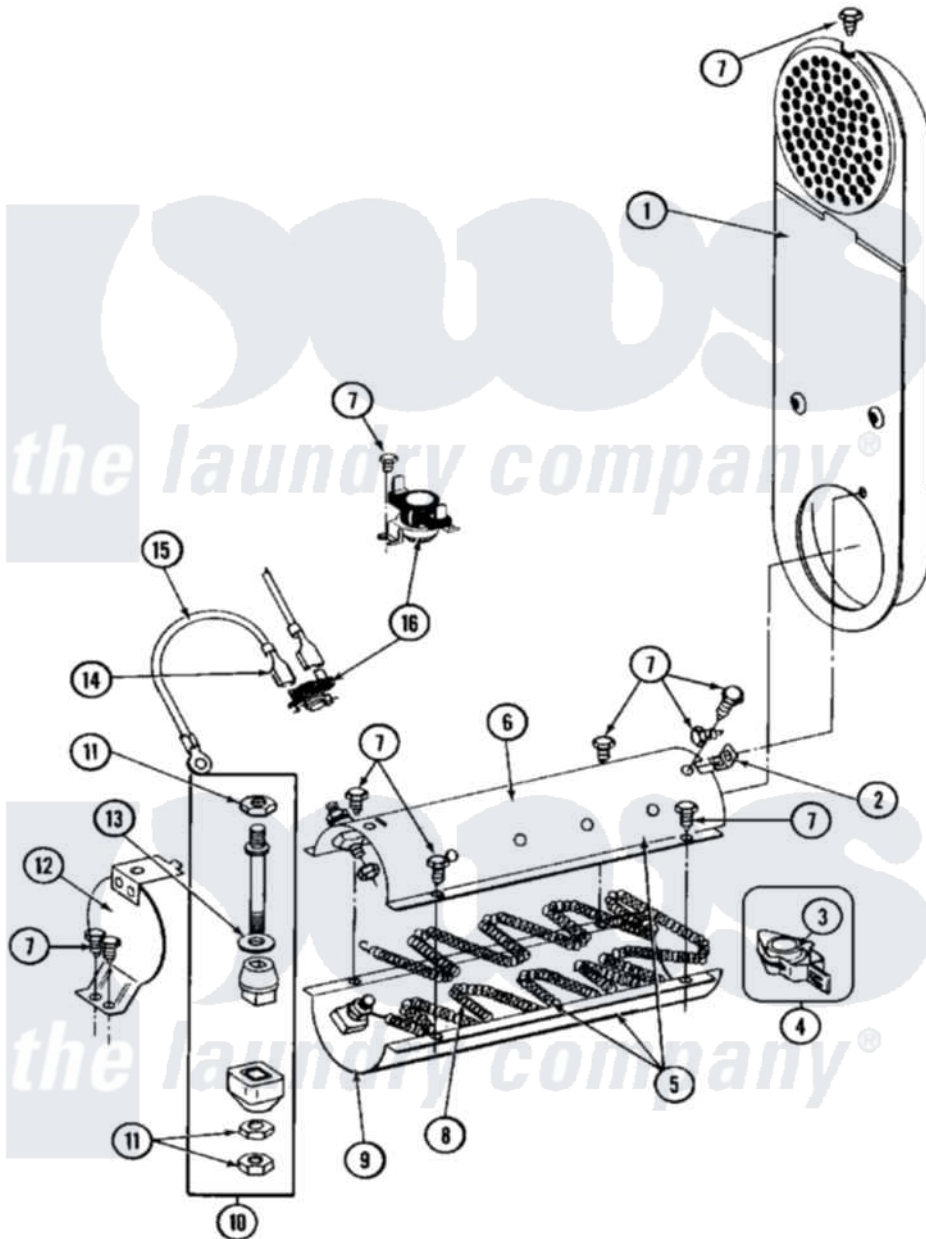

# Maytag MDE27PCACL 08 - HEATER (A0 SERIES)

Maytag Residential Maytag MDE27PCACL Dryer Parts Parts Diagram 08 - HEATER (A0 SERIES)  
 Click on the part number to view part

Item	Original Part Number	Replaced By	Status	Part Description
001	NLA		Not Available	INLET DUCT ASSY.
002	<a href="#">Y312890</a>			Retainer, Heater Chamber
003	<a href="#">Y313270</a>			Insulator For Heater Elemen
004	<a href="#">Y303881</a>			Clip And Insulator Assembly
005	<a href="#">Y303778</a>			Heater Assembly Complete
006	Y313575		Not Available	HEATER CHAMBER, TOP
007	211294	<a href="#">90767</a>		Screw, 8A X 3/8 HeX Washer Head Tapping
008	<a href="#">Y313537</a>			Heater Element 240 Volt
009	<a href="#">Y313576</a>			Heater Chamber, Bottom
010	<a href="#">Y304596</a>			Terminal Insulator Assembly
011	311484	<a href="#">112432</a>		Nut
012	304124		Not Available	HEATER SHIELD
013	<a href="#">311093</a>			Washer, Terminal Connection
014	<a href="#">210745</a>			Wire Terminal
015	<a href="#">Y304693</a>			Jumper Wire
016	<a href="#">303396</a>			Thermostat, Hi-Limit