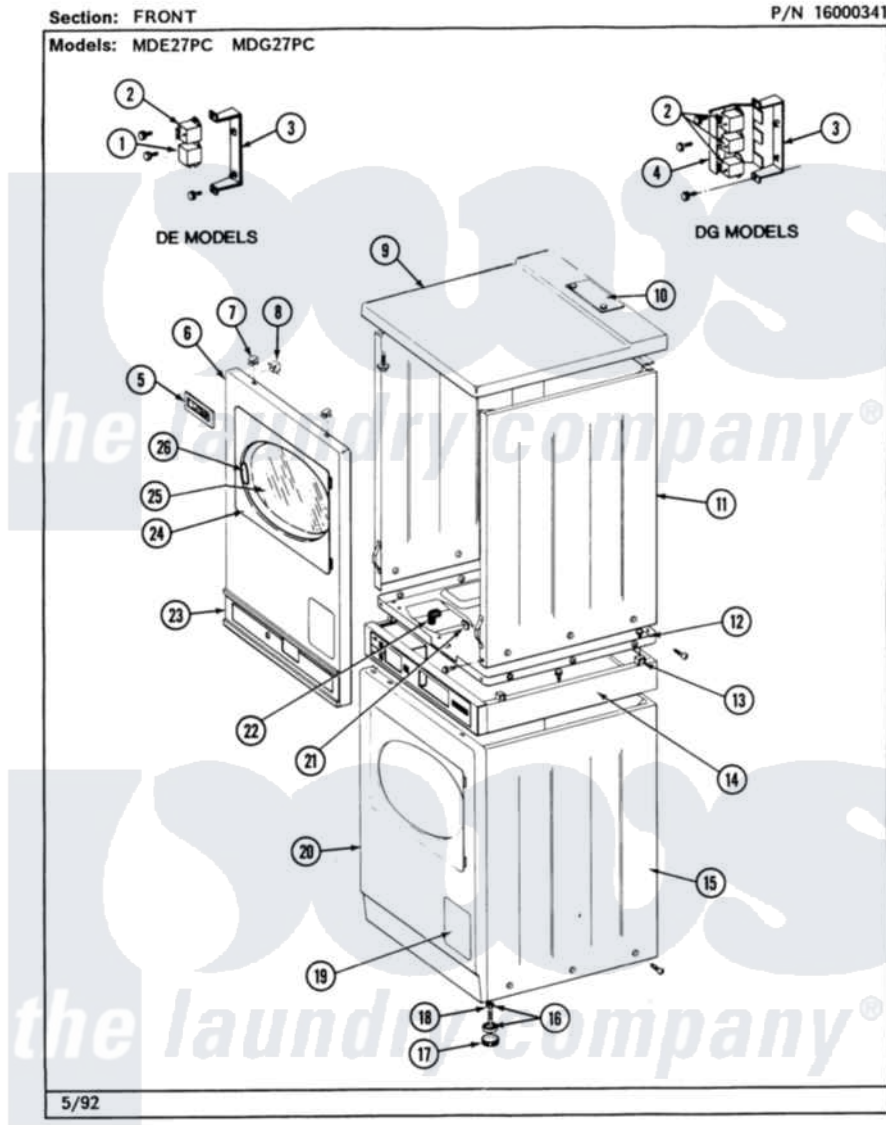

Maytag MDE27PCACW 01 - FRONT

Maytag [Residential Maytag MDE27PCACW Dryer Parts](#) Parts Diagram 01 - FRONT
 Click on the part number to view part

Item	Original Part Number	Replaced By	Status	Part Description
001	306398			Relay, Heater
"	Y251119	3177991		Screw
002	901961	W10133335		Relay, Motor
"	Y251119	3177991		Screw
003	314627			Bracket, Relays
"	Y310632	1163839		Screw
004	NLA		Not Available	PART NOT USED
"	Y310632	1163839		Screw
005	NLA		Not Available	NAME PLATE
006	NLA		Not Available	PANEL, FRONT UPPER (WHITE)
007	212982	22001650		Fastener, Spring
008	Y310376			Clip, Door Switch Harness
009	307104			Top Cover Assembly
"	NLA		Not Available	(ALMOND)
010	NLA		Not Available	TOP COVER PLATE
"	Y313559			Screw

011	204445		Screw And Fastener Assembly
"	213007		Xfor Cabinet See Cabinet, Back
"	NLA	Not Available	CABINET, UPPER (WHITE)
012	306261		Base Assembly, Upper Dryer
"	314663	214354	Screw, Top Cover To Cabnt.
013	310933	33002194	Nut, Speed
014	NLA	Not Available	COUPLING COLLAR-WHITE
"	Y310632	1163839	Screw
015	NLA	Not Available	CABINET, LOWER (WHITE)
016	Y302699	22003428	Leg, Adjustable
017	210684		Foot, Adjustable Leg
018	210385		Lock Nut For Adjustable Leg
019	NLA	Not Available	PART NOT USED
020	204439		Screw And Fstner Assembly
"	NLA	Not Available	(ALMOND)
"	Y308463		Panel, Front
021	NLA	Not Available	RETAINER, FRONT PANEL
022	314522		Grommet, Strain Relief
023	NLA	Not Available	UPPER CONTROL EXTRUSION
024	314967	Not Available	DOOR W/WINDOW OUTER HALF (WHT)
"	NLA	Not Available	DOOR ASSY. COMPLETE (WHITE)
025	308069	Not Available	DOOR, INNER W/GASKET
026	314939		Handle, Door
"	314974		Handle, Door