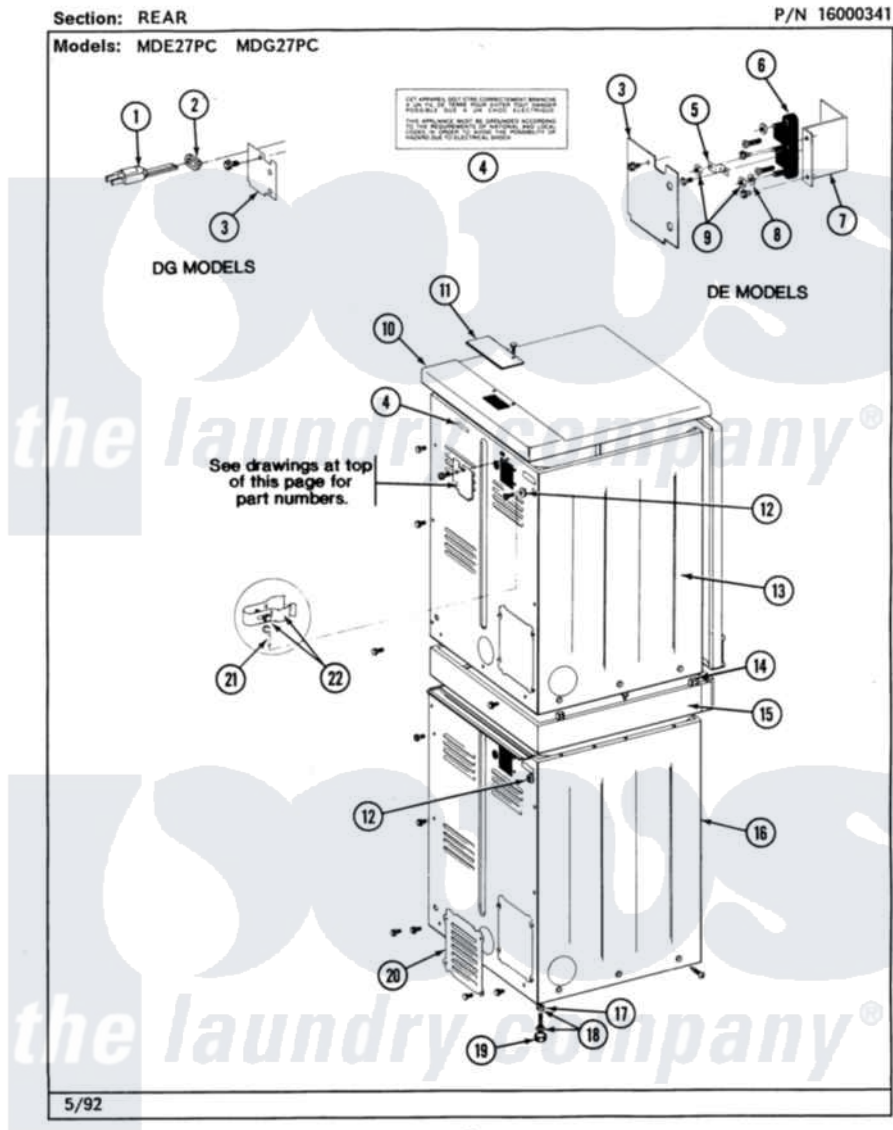

Maytag MDE27PCACW 02 - REAR

Maytag Residential Maytag MDE27PCACW Dryer Parts Parts Diagram 02 - REAR
 Click on the part number to view part

Item	Original Part Number	Replaced By	Status	Part Description
001	302521		Not Available	CORD, POWER PART NOT USED-GAS MODELS ONLY
002	211881			Grommet, Cord Part Not Used-Gas Models Only
003	Y313561			Screw---NA
"	Y312905		Not Available	COVER, TERMINAL
004	214519			LABEL, ELECTRICAL INSTR. PART NOT USED-GAS MODELS ONLY
005	Y311423	489483		Screw 10-32 X 1/2
"	Y312184			Strap, Grounding
006	400008			Block, Terminal
"	Y312209	W10001200		Screw
007	Y313561			Screw---NA
"	Y312904			Bracket, Terminal Block
008	Y311270			Washer, Terminal Block
009	311484	112432		Nut
010	307104			Top Cover Assembly

"	NLA		Not Available	(ALMOND)
011	NLA		Not Available	TOP COVER PLATE
"	Y313559			Screw
012	NLA		Not Available	SCREW & WASHER ASSY.
013	213007			Xfor Cabinet See Cabinet, Back
"	NLA		Not Available	CABINET, UPPER (WHITE)
"	Y310632	1163839		Screw
014	310933	33002194		Nut, Speed
015	NLA		Not Available	COUPLING COLLAR-WHITE
"	Y310632	1163839		Screw
016	NLA		Not Available	CABINET, LOWER (WHITE)
017	210385			Lock Nut For Adjustable Leg
018	Y302699	22003428		Leg, Adjustable
019	210684			Foot, Adjustable Leg
020	211294	90767		Screw, 8A X 3/8 HeX Washer Head Tapping
"	Y313561			Screw---NA
"	Y312951		Not Available	ACCESS COVER, BACK
021	311155			Ground Wire And Clamp
022	301548			Clamp, Ground Wire