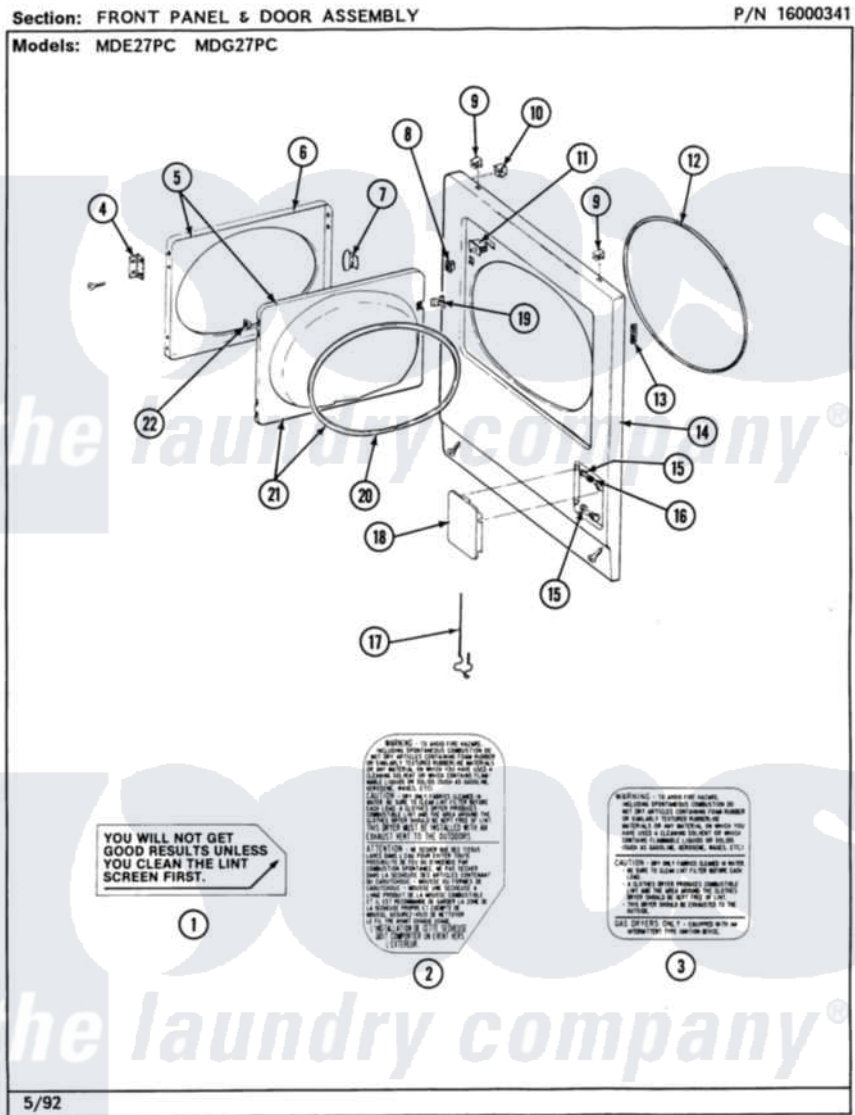

Maytag MDE27PCACW 04 - FRONT PANEL & DOOR ASSEMBLY

Maytag Residential Maytag MDE27PCACW Dryer Parts Parts Diagram 04 - FRONT PANEL & DOOR ASSEMBLY
 Click on the part number to view part

Item	Original Part Number	Replaced By	Status	Part Description
001	Y313340			LABEL, LINT SCREEN INSTRUCTION
002	314941		Not Available	LABEL, INSTRUCTION
003	NLA		Not Available	PART NOT USED
004	307099	33001230		Hinge, Door
"	Y314062			Screw, Door Hinge And Panel
005	NLA		Not Available	DOOR ASSY. COMPLETE (WHITE)
006	314967		Not Available	DOOR W/WINDOW OUTER HALF (WHT)
"	NLA		Not Available	(ALMOND)
007	314939			Handle, Door
"	314974			Handle, Door
008	306436			Door Latch Kit--W
009	212982	22001650		Fastener, Spring
010	Y310376			Clip, Door Switch Harness
011	Y305753	W10169313		Switch-Dor

012	314937		Seal, Front Panel
013	Y313907		Fastener, Twin
014	204439		Screw And Fstner Assembly
"	NLA	Not Available	FRONT PANEL - UPPER (WHITE)
"	Y308463		Panel, Front
015	NLA	Not Available	PART NOT USED
016	312369		Sleeve, Access Panel Stud Part Not Used
017	Y314025		Latch For Access Door
018	NLA	Not Available	PART NOT USED
019	314936	33001305	Strike, Door
"	314944	33001305	Strike, Door
020	314935	33001192	Seal, Door
021	308069	Not Available	DOOR, INNER W/GASKET
022	Y313910		Clip, Door Liner To Outer Panel