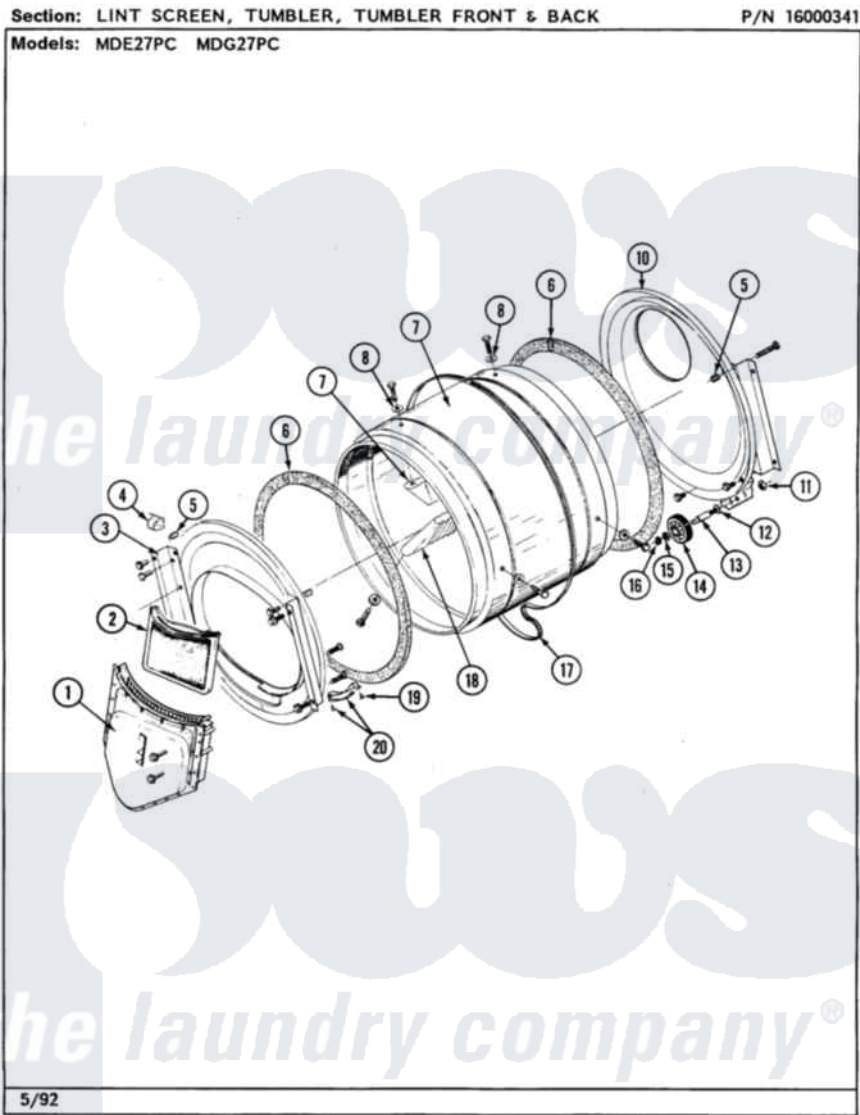

# Maytag MDE27PCACW 05 - LINT SCREEN, TUMBLER (FRONT & BACK)

16

Maytag Residential Maytag MDE27PCACW Dryer Parts Parts Diagram 05 - LINT SCREEN, TUMBLER (FRONT & BACK)

[Click on the part number to view part](#)

Item	Original Part Number	Replaced By	Status	Part Description
001	Y307112	<a href="#">33001016</a>		Outlet Duct Assembly
"	Y314110	<a href="#">33002917</a>		Screw, No.10-16
002	307108	<a href="#">33002970</a>		Lint Filte
003	307109	<a href="#">33001179</a>		Front, Tumbler
"	<a href="#">Y313561</a>			Screw----NA
"	NLA		Not Available	SCREW
"	Y310632	<a href="#">1163839</a>		Screw
004	<a href="#">Y310376</a>			Clip, Door Switch Harness
005	NLA		Not Available	COVER, THREAD
006	<a href="#">314820</a>			Seal, Tumbler
007	314803	<a href="#">33001012</a>		Baffle
"	<a href="#">Y310759</a>			Screw, Tumbler Baffles
008	<a href="#">314158</a>			Washer, Baffle To Tumbler
009	306663		Not Available	TUMBLER W/BAFFLES
"	314802		Not Available	TUMBLER W/OUT BAFFLES
				Screw, 2A X 2/8 Hex Washer

010	211294	<a href="#">90767</a>	Screw, 0A X 3/8 Hex Washer Head Tapping
"	Y307114	<a href="#">33001178</a>	Back, Tumbler
"	Y308544	<a href="#">33001178</a>	Back, Tumbler
011	312538	<a href="#">33001443</a>	Nut, Hex
012	Y313347	<a href="#">312535</a>	Washer, Vault Mounting Brk.
013	Y312948	<a href="#">6-3129480</a>	Shaft- Tumbler
014	Y303373	<a href="#">12001541</a>	Drum Roller/Washer Assembly--W
015	<a href="#">312535</a>		Washer, Vault Mounting Brk.
016	410233	<a href="#">9703438</a>	Ring-Retrn
017	<a href="#">Y312959</a>		Poly "V" Belt For Tumbler
018	314804	<a href="#">33001004</a>	Baffle, Tall
"	<a href="#">Y310759</a>		Screw, Tumbler Baffles
019	<a href="#">210720</a>		Rivet, Bearing To Tumbler Frnt
020	<a href="#">306508</a>		Tumbler Bearing Kit ---W