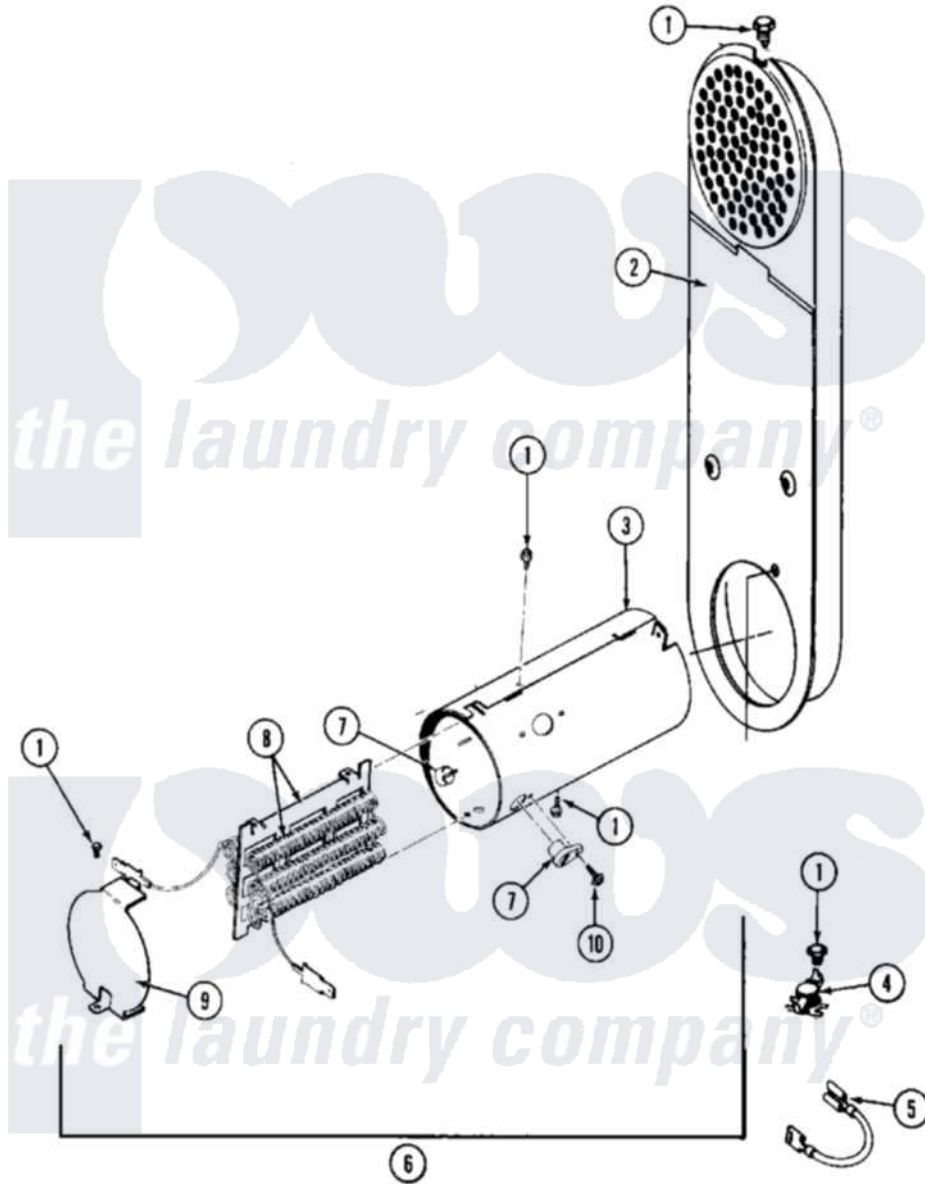

# Maytag MDE27PCACW 06 - HEATER (A3 SERIES)

Maytag Residential Maytag MDE27PCACW Dryer Parts Parts Diagram 06 - HEATER (A3 SERIES)  
 Click on the part number to view part

Item	Original Part Number	Replaced By	Status	Part Description
001	211294	<a href="#">90767</a>		Screw, 8A X 3/8 HeX Washer Head Tapping
002	308503		Not Available	INLET DUCT ASSEMBLY
"	NLA		Not Available	INLET DUCT ASSY.
003	<a href="#">314995</a>			Enclosure, Heater
004	<a href="#">303396</a>			Thermostat, Hi-Limit
005	<a href="#">Y307173</a>			Wire, Jumper
006	Y308259			HEATER ASSY. COMPLETE (240V)
007	<a href="#">314998</a>			Insulator, Terminal
008	307185	<a href="#">308614</a>		Heater Sub-Assembly
009	<a href="#">314999</a>			Shield, Radiant
010	NLA		Not Available	SCREW, TERMINAL INSULATOR