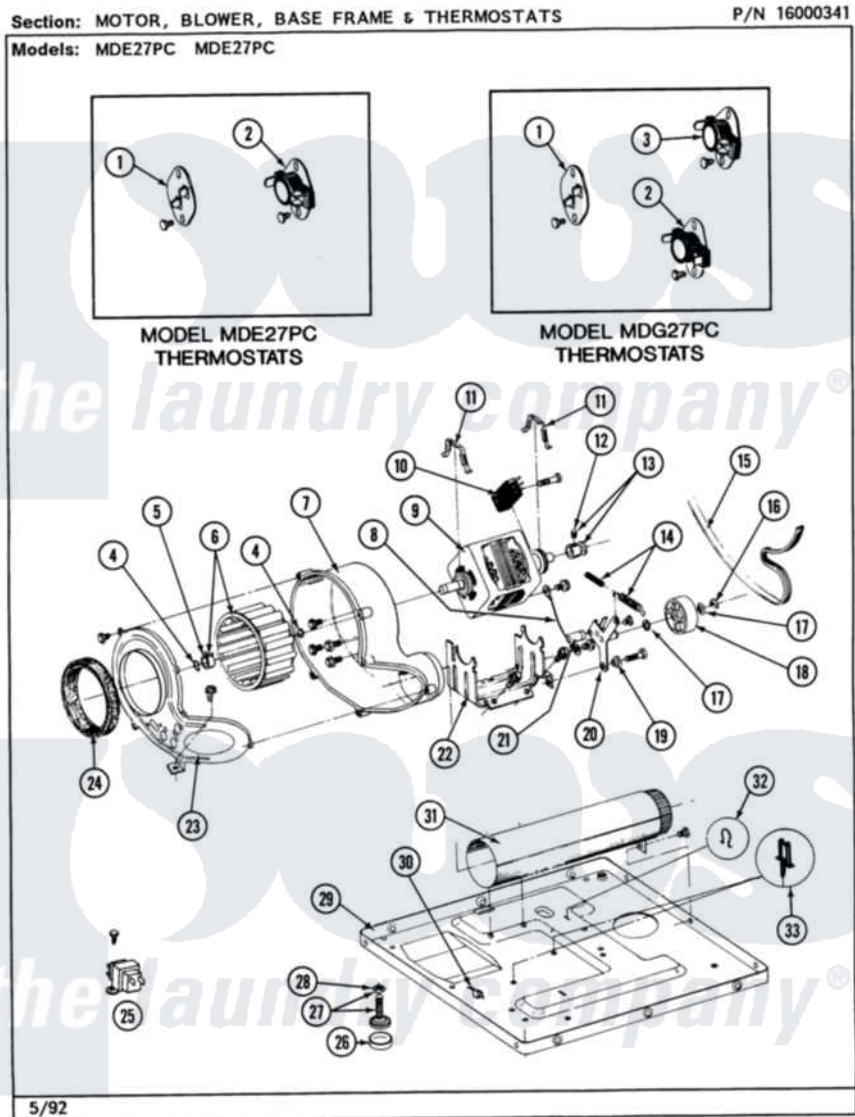

Maytag MDE27PCACW 07 - MOTOR, BLOWER, BASE FRAME & THERMOSTATS

Maytag Residential Maytag MDE27PCACW Dryer Parts Parts Diagram 07 - MOTOR, BLOWER, BASE FRAME & THERMOSTATS

Click on the part number to view part

Item	Original Part Number	Replaced By	Status	Part Description
001	211294	90767		Screw, 8A X 3/8 HeX Washer Head Tapping
"	306056			Thermistor Temp. Control Part Not Used Mde/G26pc Only.
002	211294	90767		Screw, 8A X 3/8 HeX Washer Head Tapping
"	Y303391	33303391		Thermostat, Cycling
003	211294	90767		Screw, 8A X 3/8 HeX Washer Head Tapping
"	303392			Thermostat, Cycling
004	410233	9703438		Ring-Retrn
005	312967			Clamp, Blower Housing
006	Y303836			Blower Wheel Assembly And Clamp
007	Y312893			Housing, Blower
008	901220			Ground Wire
"	910343	488234		Screw 8-32 X 1/4