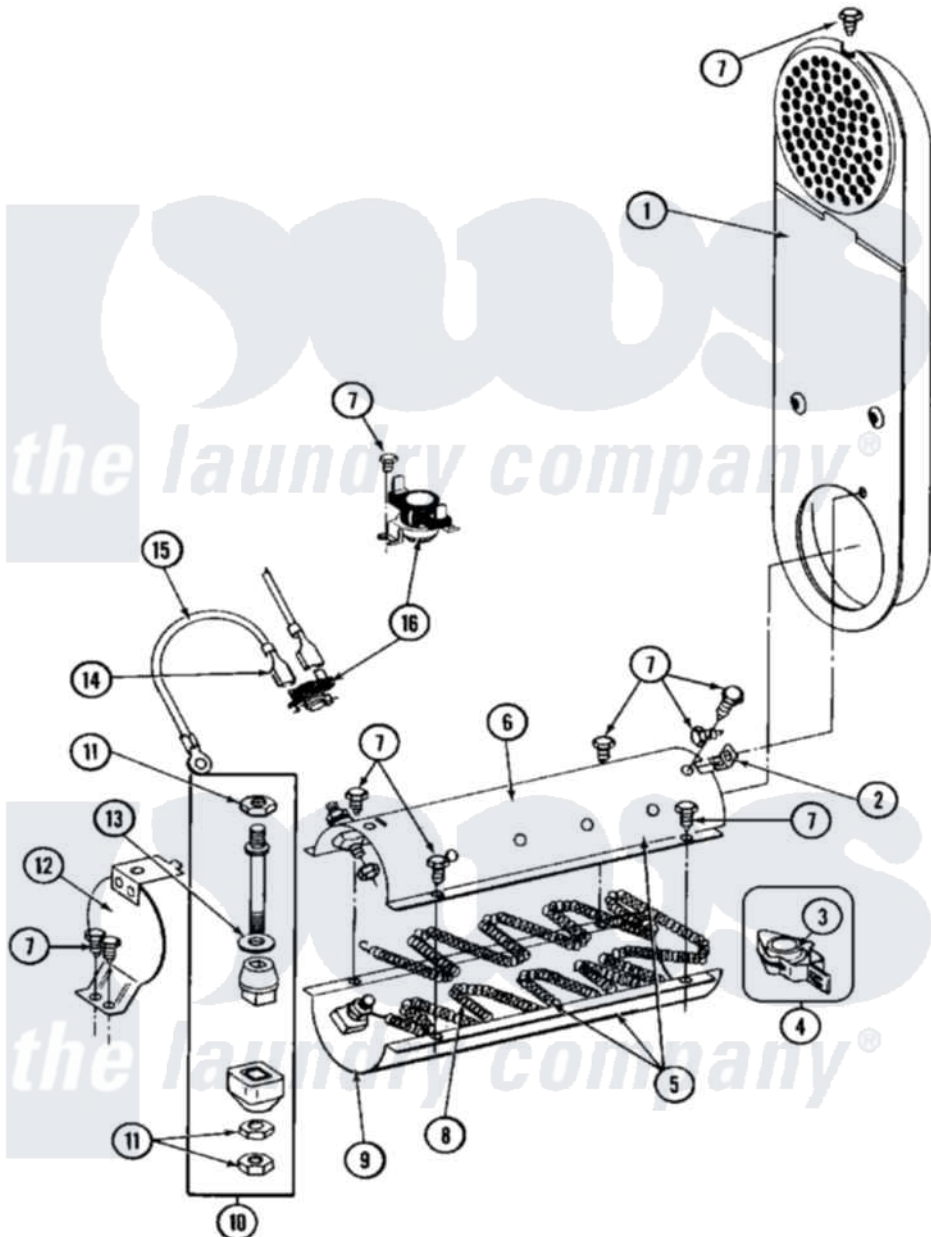

# Maytag MDE27PCACW 08 - HEATER (A0 SERIES)

Maytag Residential Maytag MDE27PCACW Dryer Parts Parts Diagram 08 - HEATER (A0 SERIES)  
 Click on the part number to view part

Item	Original Part Number	Replaced By	Status	Part Description
001	NLA		Not Available	INLET DUCT ASSY.
002	<a href="#">Y312890</a>			Retainer, Heater Chamber
003	<a href="#">Y313270</a>			Insulator For Heater Elemen
004	<a href="#">Y303881</a>			Clip And Insulator Assembly
005	<a href="#">Y303778</a>			Heater Assembly Complete
006	Y313575		Not Available	HEATER CHAMBER, TOP
007	211294	<a href="#">90767</a>		Screw, 8A X 3/8 HeX Washer Head Tapping
008	<a href="#">Y313537</a>			Heater Element 240 Volt
009	<a href="#">Y313576</a>			Heater Chamber, Bottom
010	<a href="#">Y304596</a>			Terminal Insulator Assembly
011	311484	<a href="#">112432</a>		Nut
012	304124		Not Available	HEATER SHIELD
013	<a href="#">311093</a>			Washer, Terminal Connection
014	<a href="#">210745</a>			Wire Terminal
015	<a href="#">Y304693</a>			Jumper Wire
016	<a href="#">303396</a>			Thermostat, Hi-Limit