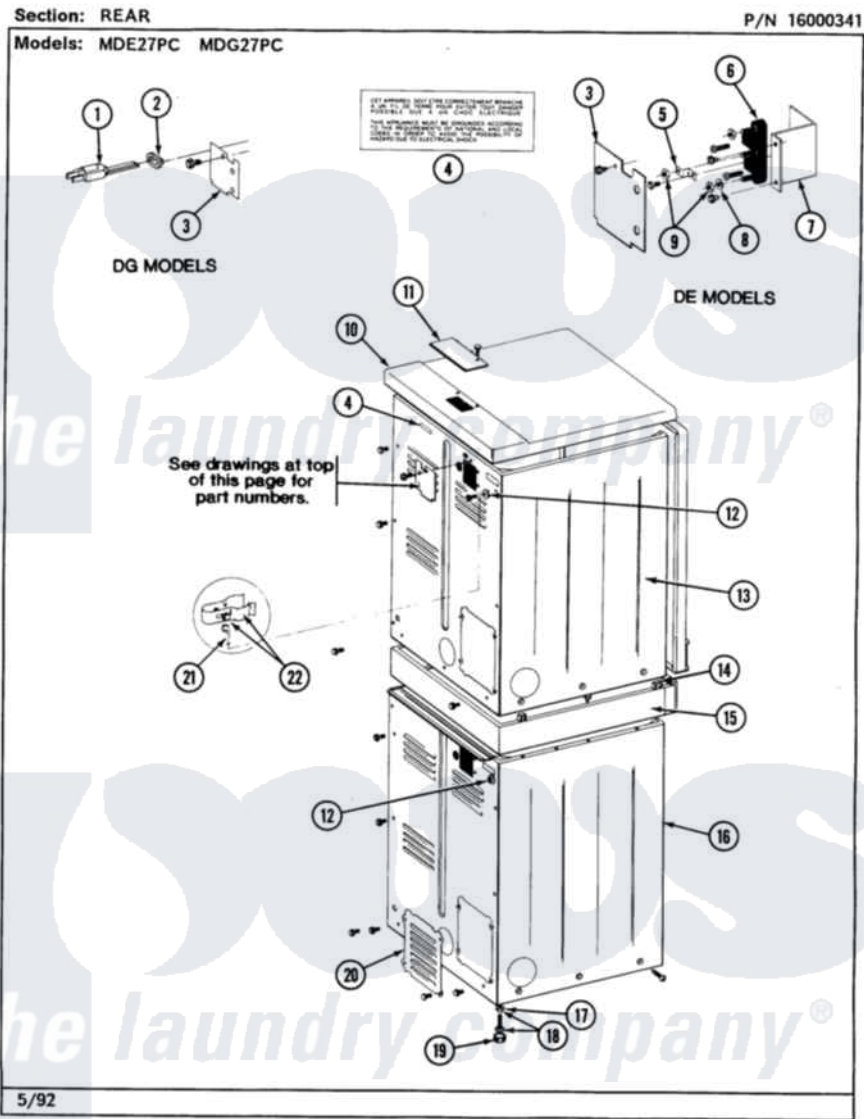

Maytag MDE27PCADL 02 - REAR

6

Maytag [Residential Maytag MDE27PCADL Dryer Parts](#) Parts Diagram 02 - REAR
 Click on the part number to view part

Item	Original Part Number	Replaced By	Status	Part Description
001	302521		Not Available	CORD, POWER PART NOT USED-GAS MODELS ONLY
002	211881			Grommet, Cord Part Not Used-Gas Models Only
003	Y313561			Screw---NA
"	Y312905		Not Available	COVER, TERMINAL
004	214519			LABEL, ELECTRICAL INSTR. PART NOT USED-GAS MODELS ONLY
005	Y311423	489483		Screw 10-32 X 1/2
"	Y312184			Strap, Grounding
006	400008			Block, Terminal
"	Y312209	W10001200		Screw
007	Y313561			Screw---NA
"	Y312904			Bracket, Terminal Block
008	Y311270			Washer, Terminal Block
009	311484	112432		Nut
010	307104			Top Cover Assembly

"	NLA		Not Available	(ALMOND)
011	NLA		Not Available	TOP COVER PLATE
"	Y313559			Screw
012	NLA		Not Available	SCREW & WASHER ASSY.
013	213007			Xfor Cabinet See Cabinet, Back
"	NLA		Not Available	CABINET, UPPER (WHITE)
"	Y310632	1163839		Screw
014	310933	33002194		Nut, Speed
015	NLA		Not Available	COUPLING COLLAR-WHITE
"	Y310632	1163839		Screw
016	NLA		Not Available	CABINET, LOWER (WHITE)
017	210385			Lock Nut For Adjustable Leg
018	Y302699	22003428		Leg, Adjustable
019	210684			Foot, Adjustable Leg
020	211294	90767		Screw, 8A X 3/8 HeX Washer Head Tapping
"	Y313561			Screw----NA
"	Y312951		Not Available	ACCESS COVER, BACK
021	311155			Ground Wire And Clamp
022	301548			Clamp, Ground Wire