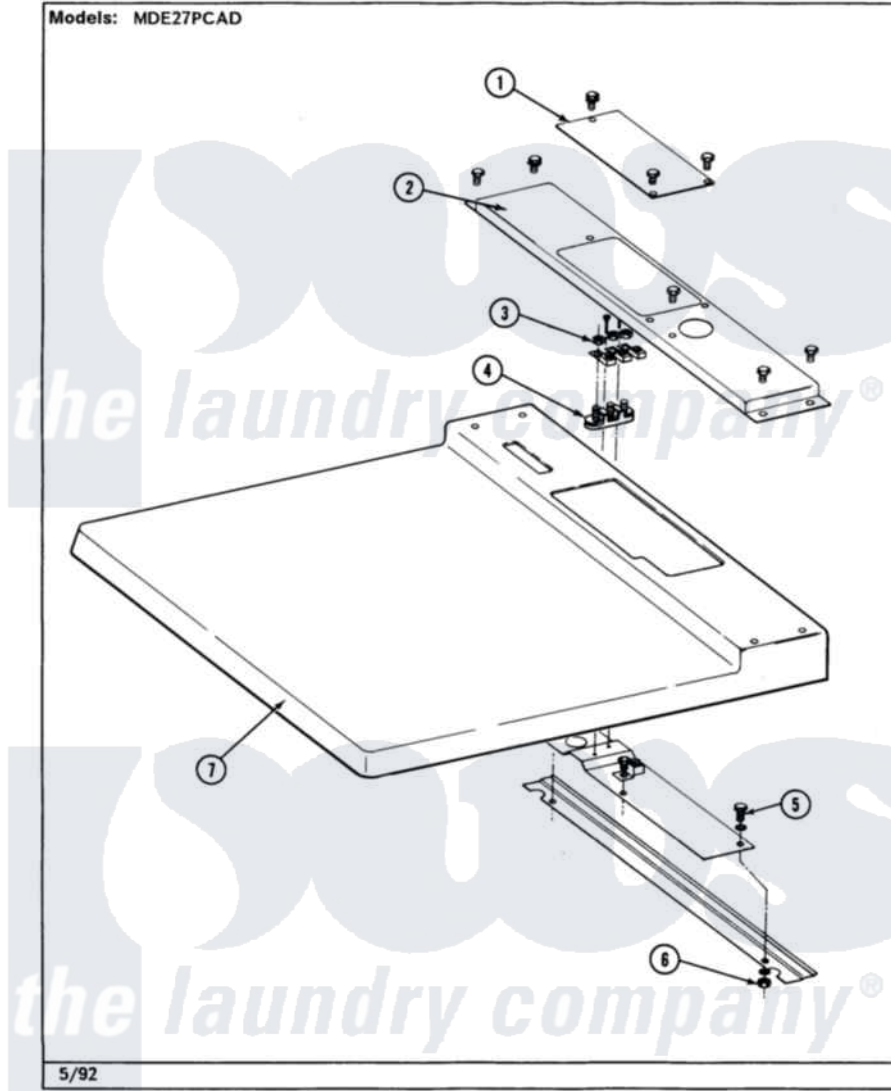

Maytag MDE27PCADL 03 - TOP COVER

Section: TOP COVER - DE-CANADA ONLY

P/N 16000341

Models: MDE27PCAD

5/92

8

Maytag [Residential Maytag MDE27PCADL Dryer Parts](#) Parts Diagram 03 - TOP COVER

[Click on the part number to view part](#)

Item	Original Part Number	Replaced By	Status	Part Description
001	211294	90767		Screw, 8A X 3/8 HeX Washer Head Tapping
"	Y313559			Screw
"	Y314174			Terminal Cover - Canada
002	211294	90767		Screw, 8A X 3/8 HeX Washer Head Tapping
"	NLA		Not Available	CONDUIT ENTRANCE
"	Y313559			Screw
003	311484	112432		Nut
004	400008			Block, Terminal
"	Y312209	W10001200		Screw
005	NLA		Not Available	SCREW
006	Y052721			Nut, Terminal Block Plate
007	NLA		Not Available	TOP COVER-WHITE