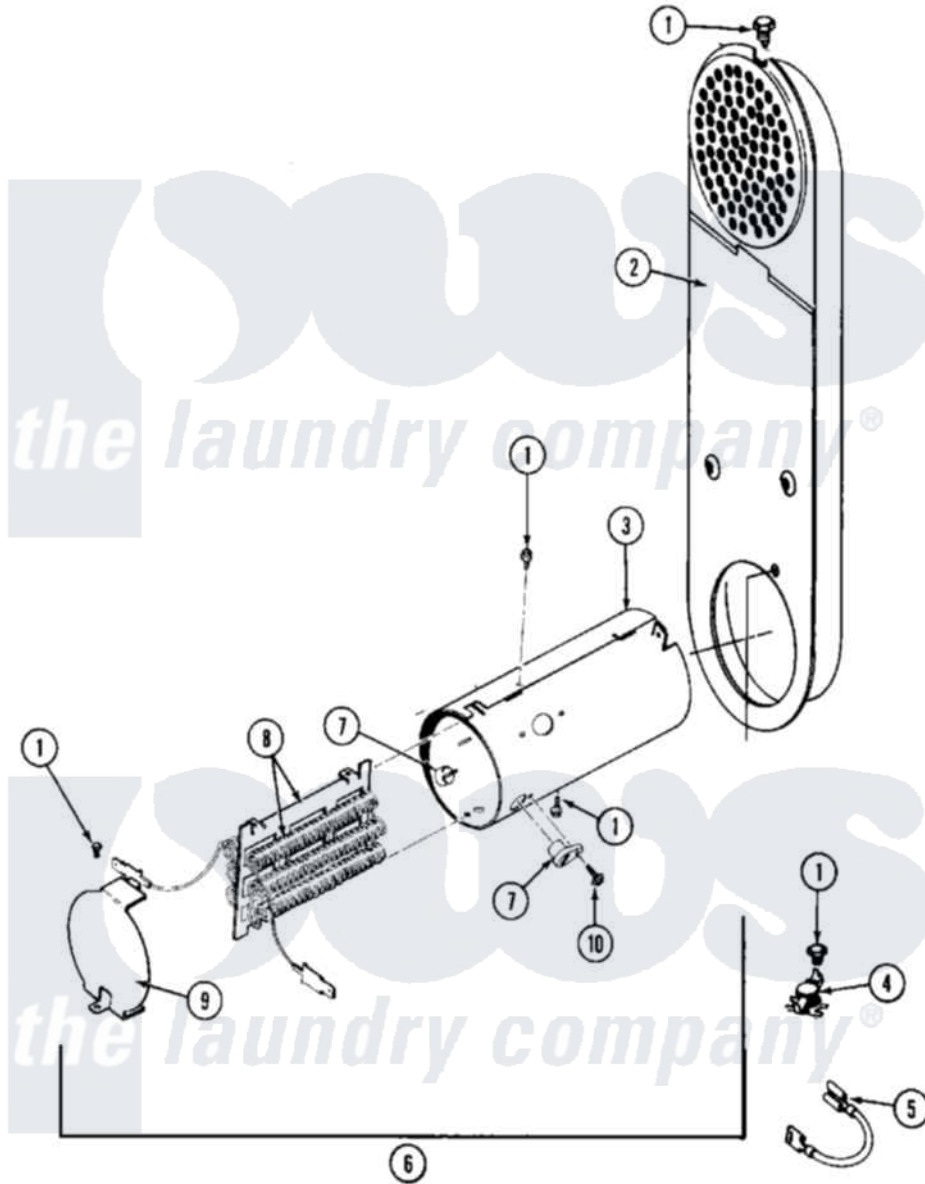

Maytag MDE27PCADL 07 - HEATER (A3 SERIES)

Maytag Residential Maytag MDE27PCADL Dryer Parts Parts Diagram 07 - HEATER (A3 SERIES)
 Click on the part number to view part

Item	Original Part Number	Replaced By	Status	Part Description
001	211294	90767		Screw, 8A X 3/8 HeX Washer Head Tapping
002	308503		Not Available	INLET DUCT ASSEMBLY
"	NLA		Not Available	INLET DUCT ASSY.
003	314995			Enclosure, Heater
004	308217			Thermostat, Hi-Limit
005	Y307173			Wire, Jumper
006	Y308259			HEATER ASSY. COMPLETE (240V)
007	314998			Insulator, Terminal
008	307185	308614		Heater Sub-Assembly
009	314999			Shield, Radiant
010	NLA		Not Available	SCREW, TERMINAL INSULATOR