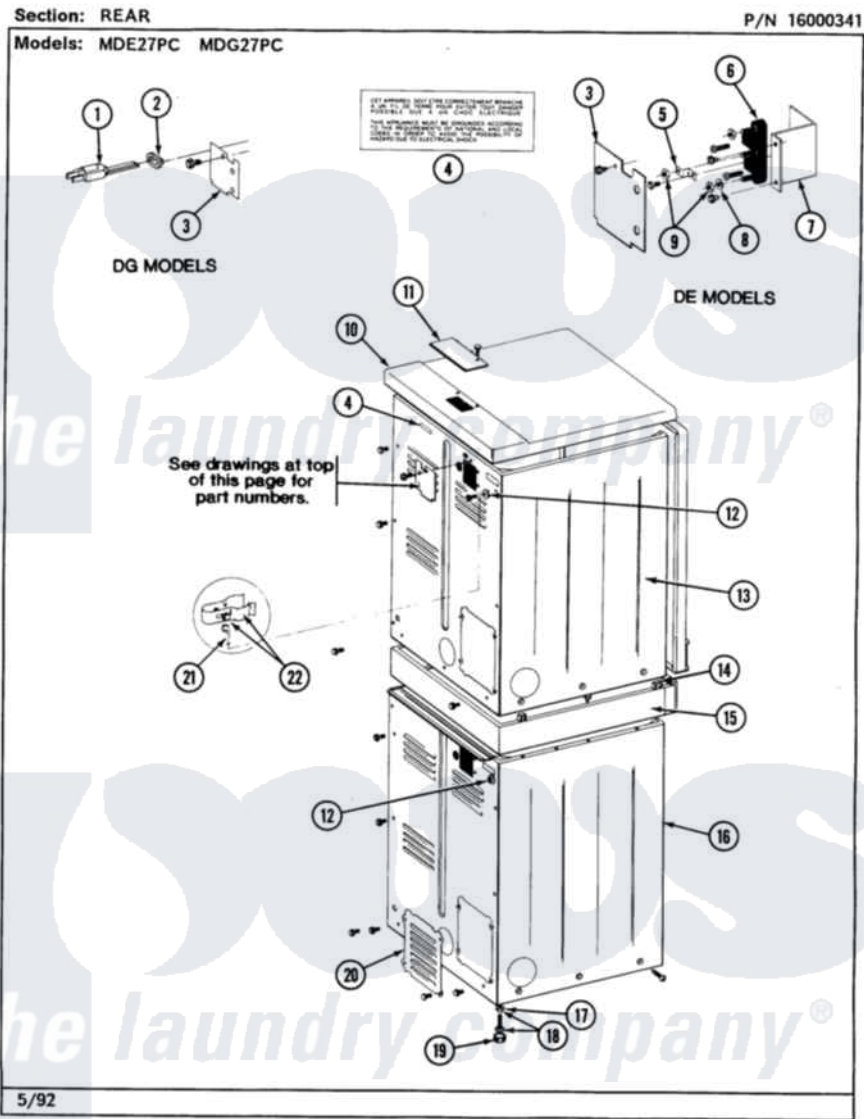

Maytag MDE27PCADW 02 - REAR

6

Maytag Residential Maytag MDE27PCADW Dryer Parts Parts Diagram 02 - REAR
 Click on the part number to view part

| Item | Original Part Number | Replaced By | Status | Part Description |
|------|-------------------------|---------------------------|---------------|--|
| 001 | 302521 | | Not Available | CORD, POWER PART NOT USED-GAS MODELS ONLY |
| 002 | 211881 | | | Grommet, Cord Part Not Used-Gas Models Only |
| 003 | Y313561 | | | Screw---NA |
| " | Y312905 | | Not Available | COVER, TERMINAL |
| 004 | 214519 | | | LABEL, ELECTRICAL INSTR. PART NOT USED-GAS MODELS ONLY |
| 005 | Y311423 | 489483 | | Screw 10-32 X 1/2 |
| " | Y312184 | | | Strap, Grounding |
| 006 | 400008 | | | Block, Terminal |
| " | Y312209 | W10001200 | | Screw |
| 007 | Y313561 | | | Screw---NA |
| " | Y312904 | | | Bracket, Terminal Block |
| 008 | Y311270 | | | Washer, Terminal Block |
| 009 | 311484 | 112432 | | Nut |
| 010 | 307104 | | | Top Cover Assembly |

| | | | | |
|-----|-------------------------|--------------------------|---------------|---|
| " | NLA | | Not Available | (ALMOND) |
| 011 | NLA | | Not Available | TOP COVER PLATE |
| " | Y313559 | | | Screw |
| 012 | NLA | | Not Available | SCREW & WASHER ASSY. |
| 013 | 213007 | | | Xfor Cabinet See Cabinet, Back |
| " | NLA | | Not Available | CABINET, UPPER (WHITE) |
| " | Y310632 | 1163839 | | Screw |
| 014 | 310933 | 33002194 | | Nut, Speed |
| 015 | NLA | | Not Available | COUPLING COLLAR-WHITE |
| " | Y310632 | 1163839 | | Screw |
| 016 | NLA | | Not Available | CABINET, LOWER (WHITE) |
| 017 | 210385 | | | Lock Nut For Adjustable Leg |
| 018 | Y302699 | 22003428 | | Leg, Adjustable |
| 019 | 210684 | | | Foot, Adjustable Leg |
| 020 | 211294 | 90767 | | Screw, 8A X 3/8 HeX Washer Head Tapping |
| " | Y313561 | | | Screw---NA |
| " | Y312951 | | Not Available | ACCESS COVER, BACK |
| 021 | 311155 | | | Ground Wire And Clamp |
| 022 | 301548 | | | Clamp, Ground Wire |