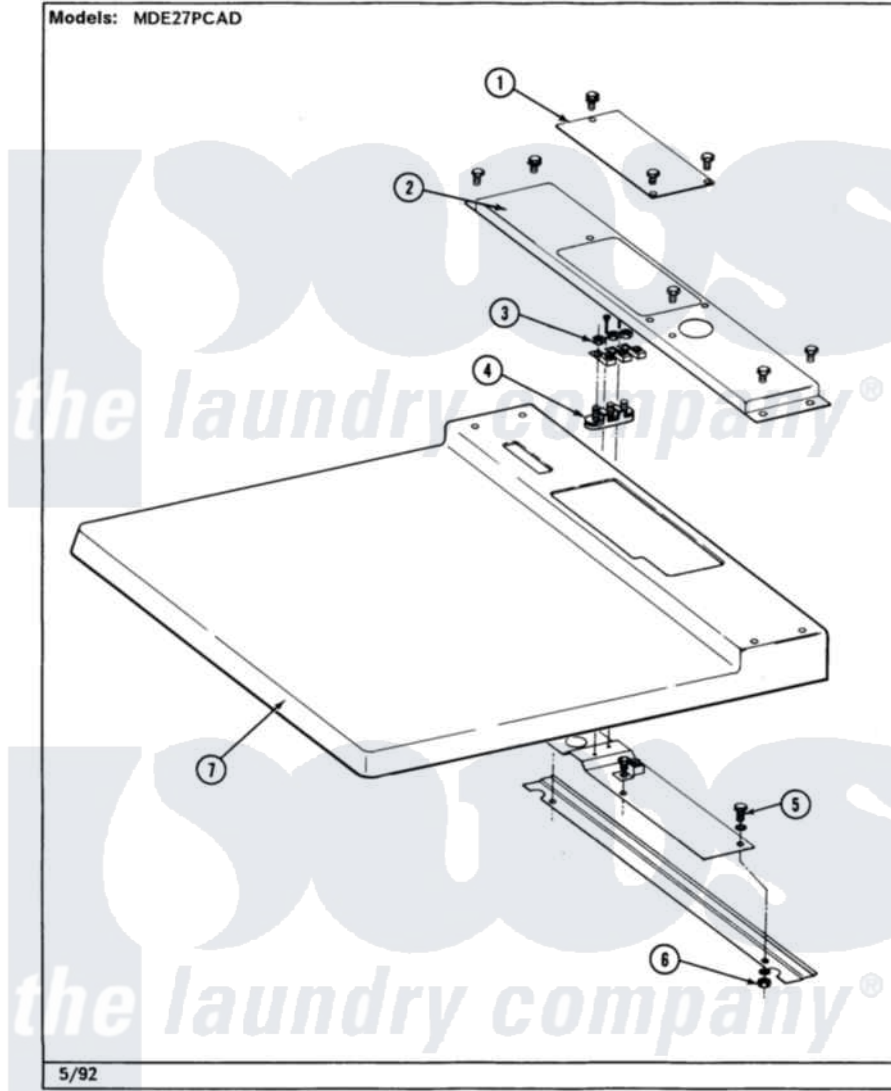

# Maytag MDE27PCADW 03 - TOP COVER

Section: TOP COVER - DE-CANADA ONLY

P/N 16000341

Models: MDE27PCAD

5/92

8

Maytag [Residential Maytag MDE27PCADW Dryer Parts](#) Parts Diagram 03 - TOP COVER

[Click on the part number to view part](#)

Item	Original Part Number	Replaced By	Status	Part Description
001	211294	<a href="#">90767</a>		Screw, 8A X 3/8 HeX Washer Head Tapping
"	<a href="#">Y313559</a>			Screw
"	<a href="#">Y314174</a>			Terminal Cover - Canada
002	211294	<a href="#">90767</a>		Screw, 8A X 3/8 HeX Washer Head Tapping
"	NLA		Not Available	CONDUIT ENTRANCE
"	<a href="#">Y313559</a>			Screw
003	311484	<a href="#">112432</a>		Nut
004	<a href="#">400008</a>			Block, Terminal
"	Y312209	<a href="#">W10001200</a>		Screw
005	NLA		Not Available	SCREW
006	<a href="#">Y052721</a>			Nut, Terminal Block Plate
007	NLA		Not Available	TOP COVER-WHITE