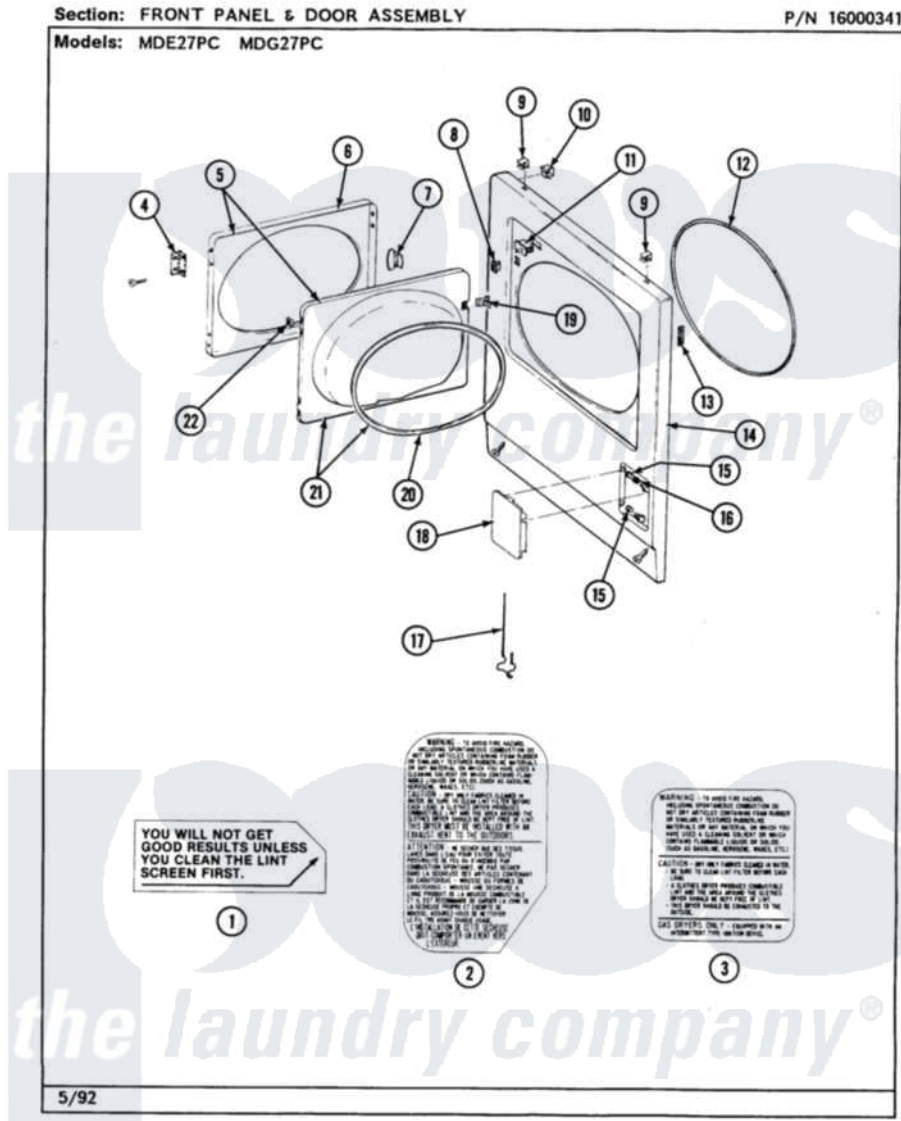

Maytag MDE27PCADW 05 - FRONT PANEL & DOOR ASSEMBLY

Maytag Residential Maytag MDE27PCADW Dryer Parts Parts Diagram 05 - FRONT PANEL & DOOR ASSEMBLY
 Click on the part number to view part

Item	Original Part Number	Replaced By	Status	Part Description
001	Y313340			LABEL, LINT SCREEN INSTRUCTION
002	314941		Not Available	LABEL, INSTRUCTION
003	NLA		Not Available	LABEL, INSTRUCTION
004	307099	33001230		Hinge, Door
"	Y314062			Screw, Door Hinge And Panel
005	NLA		Not Available	DOOR ASSY. COMPLETE (WHITE)
006	314967		Not Available	DOOR W/WINDOW OUTER HALF (WHT)
"	NLA		Not Available	(ALMOND)
007	314939			Handle, Door
"	314974			Handle, Door
008	306436			Door Latch Kit--W
009	212982	22001650		Fastener, Spring
010	Y310376			Clip, Door Switch Harness
011	Y305753	W10169313		Switch-Dor

012	314937		Seal, Front Panel
013	Y313907		Fastener, Twin
014	204439		Screw And Fstner Assembly
"	NLA	Not Available	FRONT PANEL - UPPER (WHITE)
"	Y308463		Panel, Front
015	NLA	Not Available	PART NOT USED
016	312369		Sleeve, Access Panel Stud Part Not Used
017	Y314025		Latch For Access Door
018	NLA	Not Available	PART NOT USED
019	314936	33001305	Strike, Door
"	314944	33001305	Strike, Door
020	314935	33001192	Seal, Door
021	308069	Not Available	DOOR, INNER W/GASKET
022	Y313910		Clip, Door Liner To Outer Panel