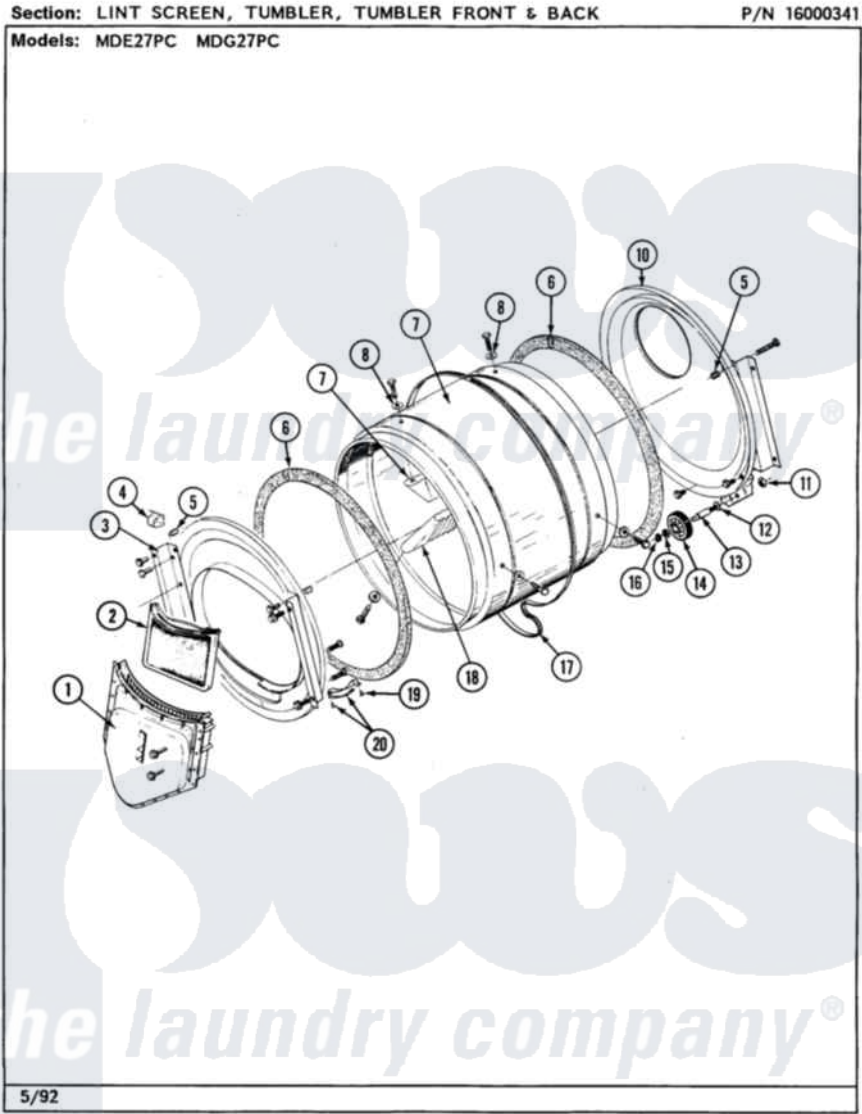

# Maytag MDE27PCADW 06 - LINT SCREEN, TUMBLER (FRONT & BACK)

16

Maytag Residential Maytag MDE27PCADW Dryer Parts Parts Diagram 06 - LINT SCREEN, TUMBLER (FRONT & BACK)

[Click on the part number to view part](#)

Item	Original Part Number	Replaced By	Status	Part Description
001	Y307112	<a href="#">33001016</a>		Outlet Duct Assembly
"	Y314110	<a href="#">33002917</a>		Screw, No.10-16
002	307108	<a href="#">33002970</a>		Lint Filte
003	307109	<a href="#">33001179</a>		Front, Tumbler
"	<a href="#">Y313561</a>			Screw----NA
"	NLA		Not Available	SCREW
"	Y310632	<a href="#">1163839</a>		Screw
004	<a href="#">Y310376</a>			Clip, Door Switch Harness
005	NLA		Not Available	COVER, THREAD
006	<a href="#">314820</a>			Seal, Tumbler
007	314803	<a href="#">33001012</a>		Baffle
"	<a href="#">Y310759</a>			Screw, Tumbler Baffles
008	<a href="#">314158</a>			Washer, Baffle To Tumbler
009	306663		Not Available	TUMBLER W/BAFFLES
"	314802		Not Available	TUMBLER W/OUT BAFFLES
				Screw, 8A X 3/8 Hex Washer

010	211294	<a href="#">90767</a>	Screw, 0A X 3/8 Hex Washer Head Tapping
"	Y307114	<a href="#">33001178</a>	Back, Tumbler
"	Y308544	<a href="#">33001178</a>	Back, Tumbler
011	312538	<a href="#">33001443</a>	Nut, Hex
012	Y313347	<a href="#">312535</a>	Washer, Vault Mounting Brk.
013	Y312948	<a href="#">6-3129480</a>	Shaft- Tumbler
014	Y303373	<a href="#">12001541</a>	Drum Roller/Washer Assembly--W
015	<a href="#">312535</a>		Washer, Vault Mounting Brk.
016	410233	<a href="#">9703438</a>	Ring-Retrn
017	<a href="#">Y312959</a>		Poly "V" Belt For Tumbler
018	314804	<a href="#">33001004</a>	Baffle, Tall
"	<a href="#">Y310759</a>		Screw, Tumbler Baffles
019	<a href="#">210720</a>		Rivet, Bearing To Tumbler Frnt
020	<a href="#">306508</a>		Tumbler Bearing Kit ---W