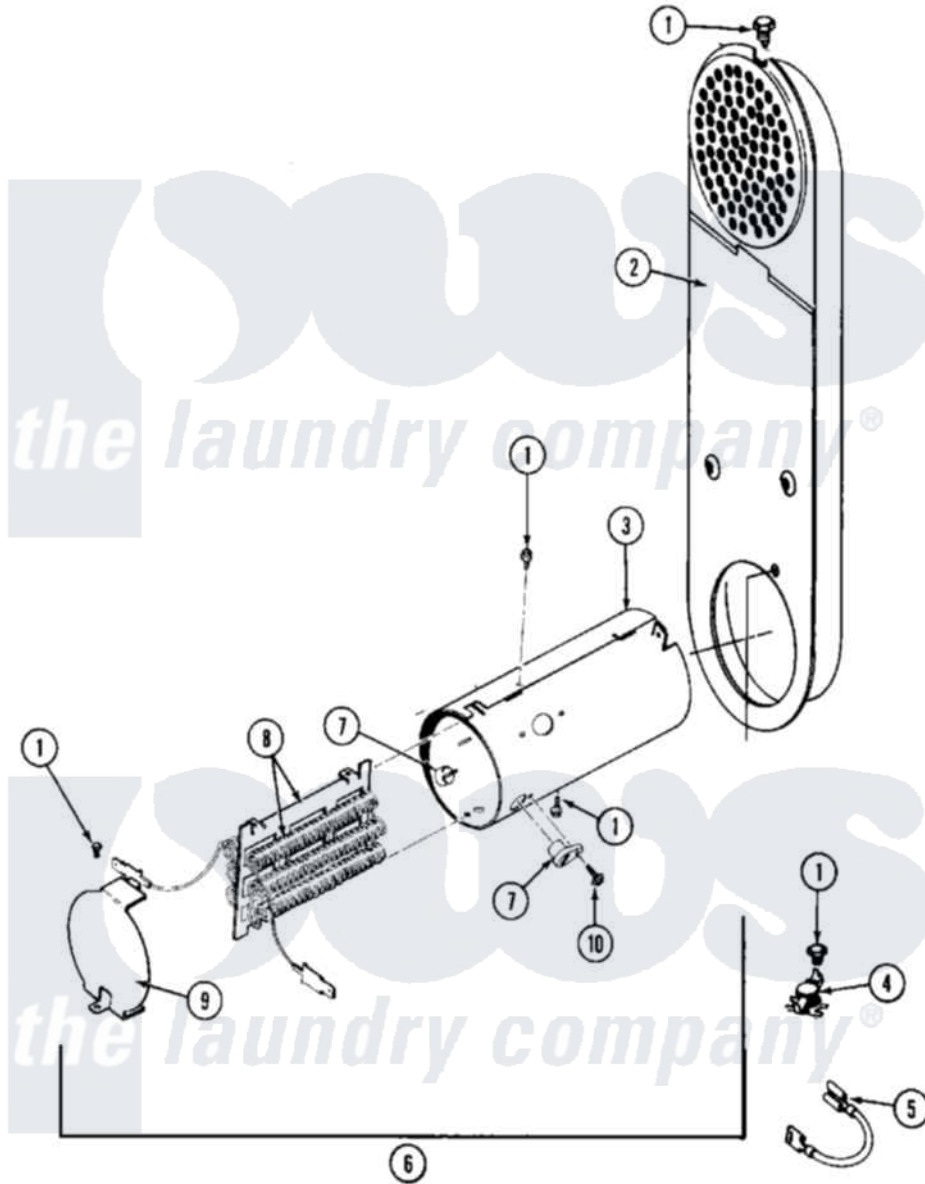

Maytag MDE27PCADW 07 - HEATER (A3 SERIES)

Maytag Residential Maytag MDE27PCADW Dryer Parts Parts Diagram 07 - HEATER (A3 SERIES)
 Click on the part number to view part

Item	Original Part Number	Replaced By	Status	Part Description
001	211294	90767		Screw, 8A X 3/8 HeX Washer Head Tapping
002	308503		Not Available	INLET DUCT ASSEMBLY
"	NLA		Not Available	INLET DUCT ASSY.
003	314995			Enclosure, Heater
004	308217			Thermostat, Hi-Limit
005	Y307173			Wire, Jumper
006	Y308259			HEATER ASSY. COMPLETE (240V)
007	314998			Insulator, Terminal
008	307185	308614		Heater Sub-Assembly
009	314999			Shield, Radiant
010	NLA		Not Available	SCREW, TERMINAL INSULATOR