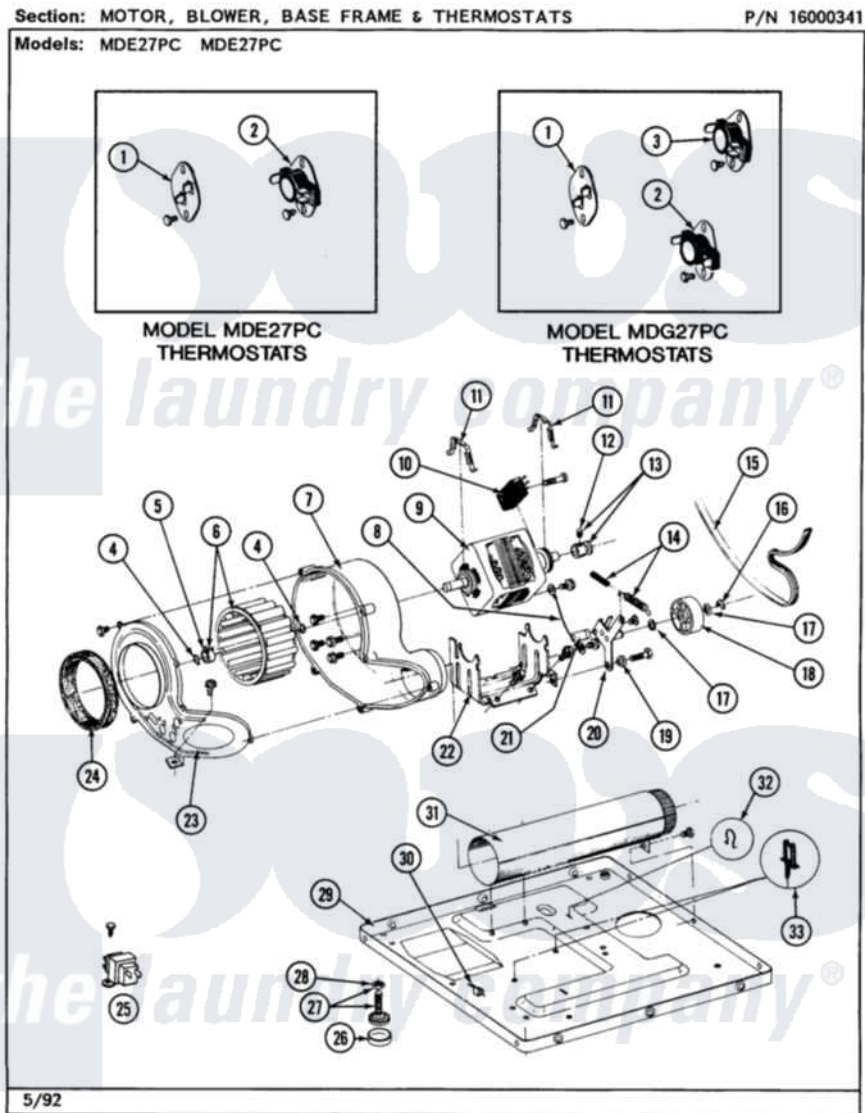

Maytag MDE27PCADW 08 - MOTOR, BLOWER, BASE FRAME & THERMOSTATS

22

Maytag Residential Maytag MDE27PCADW Dryer Parts Parts Diagram 08 - MOTOR, BLOWER, BASE FRAME & THERMOSTATS

Click on the part number to view part

Item	Original Part Number	Replaced By	Status	Part Description
001	211294	90767		Screw, 8A X 3/8 HeX Washer Head Tapping
"	306056			Thermistor Temp. Control Part Not Used Mde/G26pc Only.
002	211294	90767		Screw, 8A X 3/8 HeX Washer Head Tapping
"	Y303391	33303391		Thermostat, Cycling
003	211294	90767		Screw, 8A X 3/8 HeX Washer Head Tapping
"	303392			Thermostat, Cycling
004	410233	9703438		Ring-Retrn
005	312967			Clamp, Blower Housing
006	Y303836			Blower Wheel Assembly And Clamp
007	Y312893			Housing, Blower
008	901220			Ground Wire
"	910343	488234		Screw 8-32 X 1/4